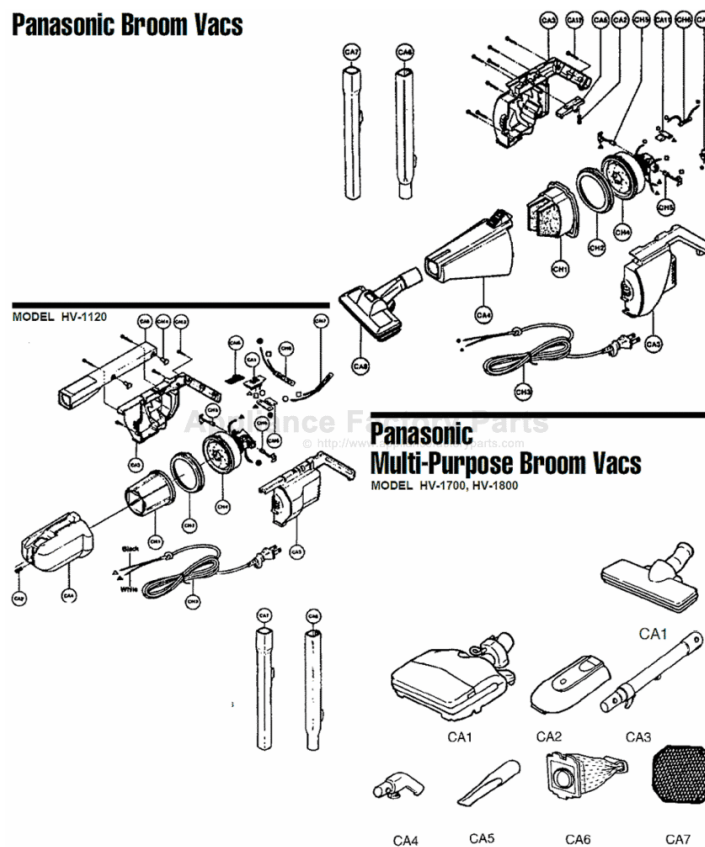

[Find Your PANASONIC Vacuum Cleaner Parts - Select From 605 Models](#)

----- Manual continues below -----