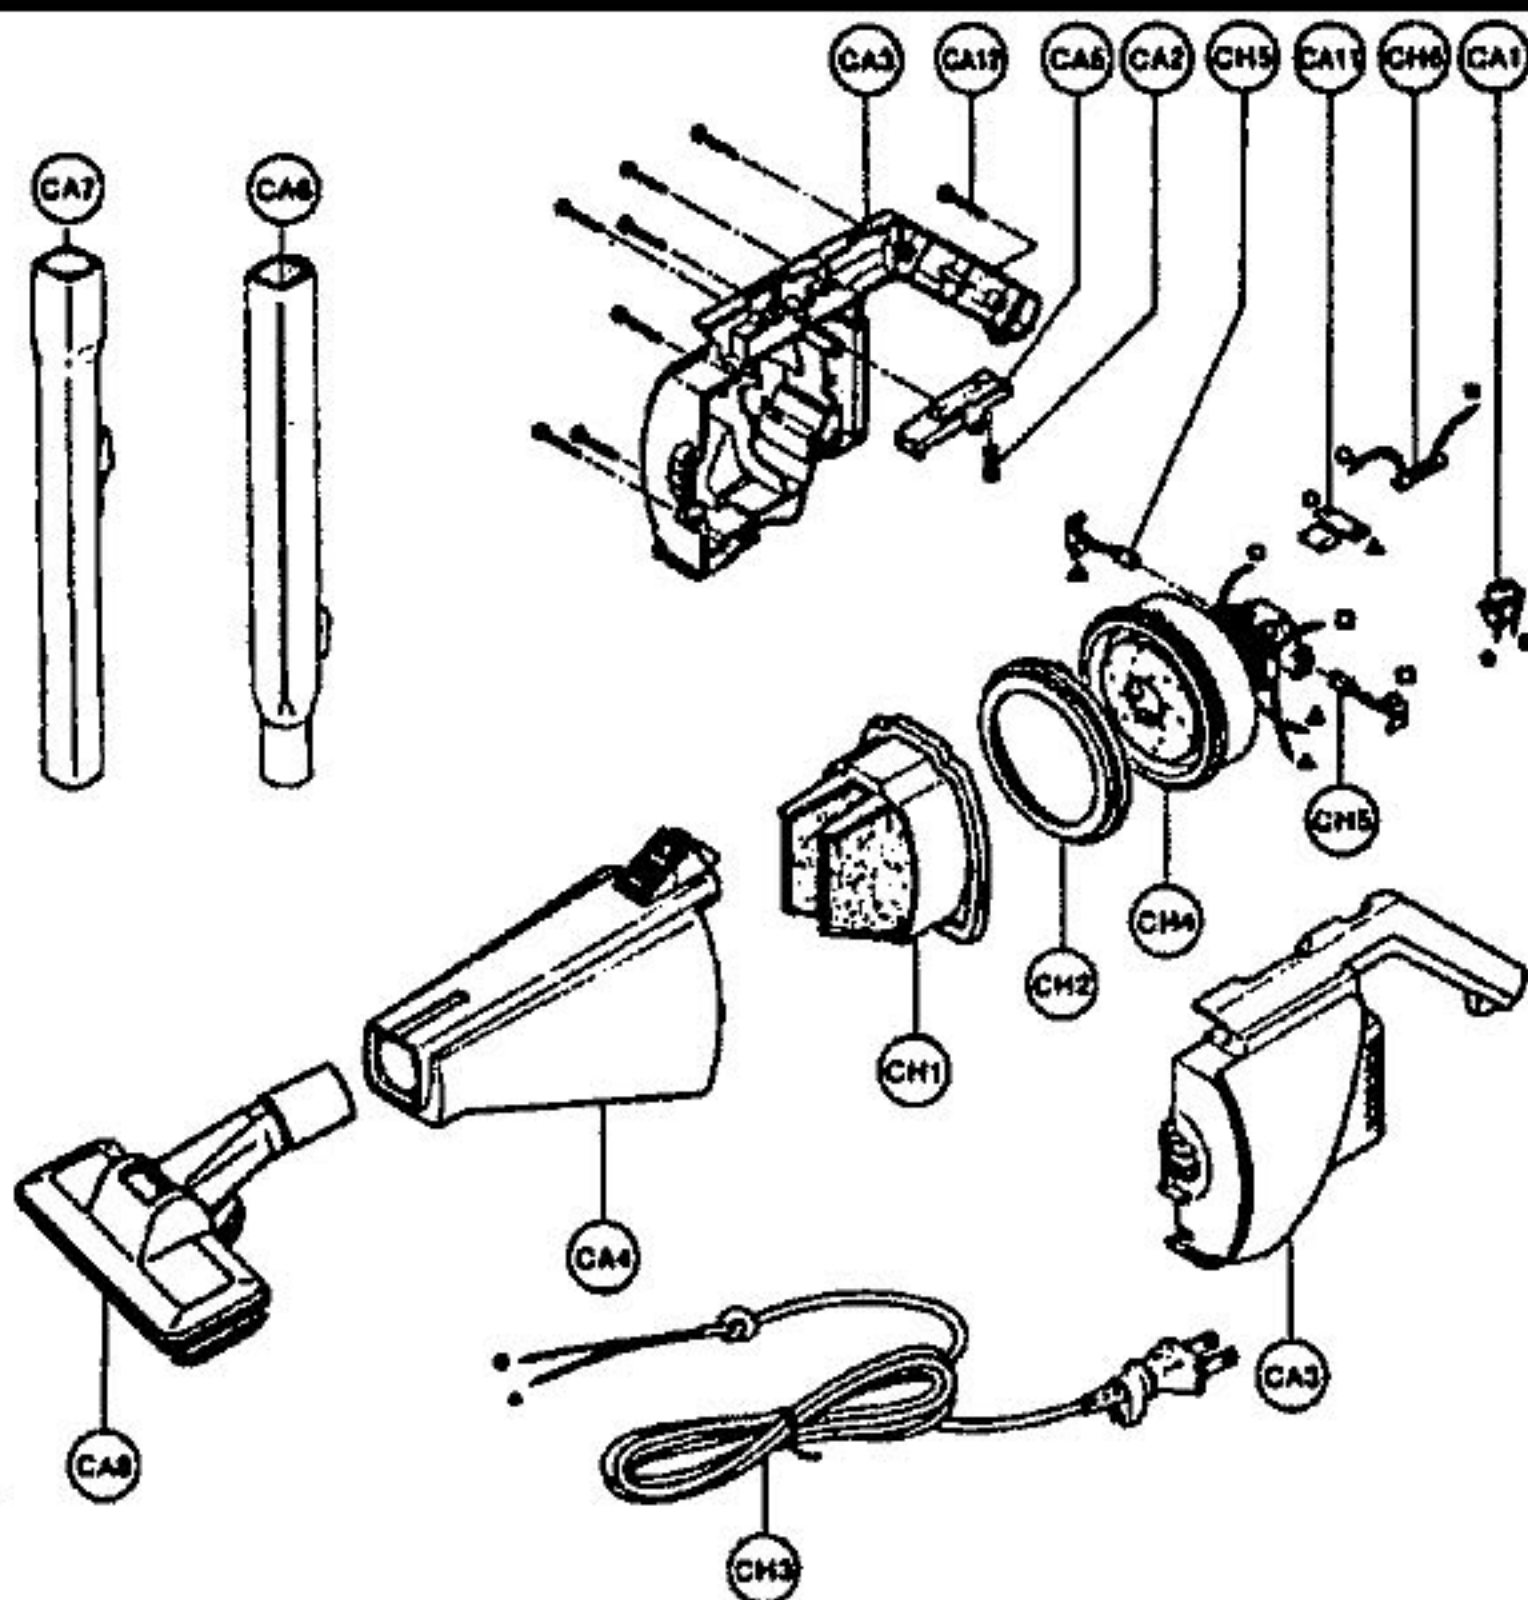

Models: HV-1100, HV-1120, HV-1700, HV-1800

Panasonic Broom Vacs

MODEL HV-1100

- CH1 N/A Filter
- CH2 P-129101 ... Vibration Absorber
- CH3 MP-225 Cord, white, 20 ft (R)
- CH4 N/A Motor Assembly, complete
- CH5 P-124880 ... Carbon Brush, 2 used
- CH6 P-12552 Fuse, 2.0 amp, 125 volt
- CA1 P-12551 Switch, on / off
- CA2 P-12566 Spring, latch hook
- CA3 P-112900 ... Main Body, black, both halves
- CA4 P-107900 ... Dust Compartment, black
- CA5 P-113900 ... Latch Hook, black
- CA6 N/A Extension Wand A
- CA7 P-105900 ... Extension Wand B
- CA8 P-106880 ... Floor Nozzle, black
P-141900 ... Upholstery Brush
P-103880 ... Crevice Tool, black
- CA11 ... P-122112 ... Motor Terminal, w/ capacitor
- CA12 ... N/A Screw, main body

MODEL HV-1120

- CH1 P-12573 Filter
- CH2 P-129101 Vibration Absorber
- CH3 MP-225 Cord, white, 20 ft (R)
- CH4 P-010110 Motor Assembly, complete
- CH5 P-124880 Carbon Brush
- CH6 P-141112 Fuse, 2.0 amp, 125 volt
- CA1 P-003112 Switch
- CA2 P-114101 Spring, latch hook
- CA3 P-112112 Main Body, brown, both halves
- CA4 P-107112 Dust Compartment, brown
- CA5 P-116112 Latch Hook, brown
- CA6 P-104112 Extension Wand A, white
- CA7 P-105112 Extension Wand B, white
- CA8 P-113112 Body Arm, white
- CA9 P-106112 Floor Nozzle, white
P-102112 Dusting Brush, white
P-103112 Crevice Tool, white
- CA13 ... N/A Screw
- CA14 ... P-115112 Body Arm Boss
- CA15 ... P-007112 Switch Cover
- CA16 ... P-122112 Capacitor, complete
- CA17 ... P-36 Diode

Panasonic Multi-Purpose Broom Vacs

MODEL HV-1700, HV-1800

- CA1 P-6170 Floor Nozzle, 1700
- CA1 P-6180 Power Nozzle, 1800
- CA2 P-7170 Dust Compartment
- CA3 P-5170 Extension Wand
- CA4 P-3170 Handle Grip
- CA5 P-10301 Crevice Tool
- CA6 P-9170 Dust Filter Bag
- CA7 P-13110 Filter