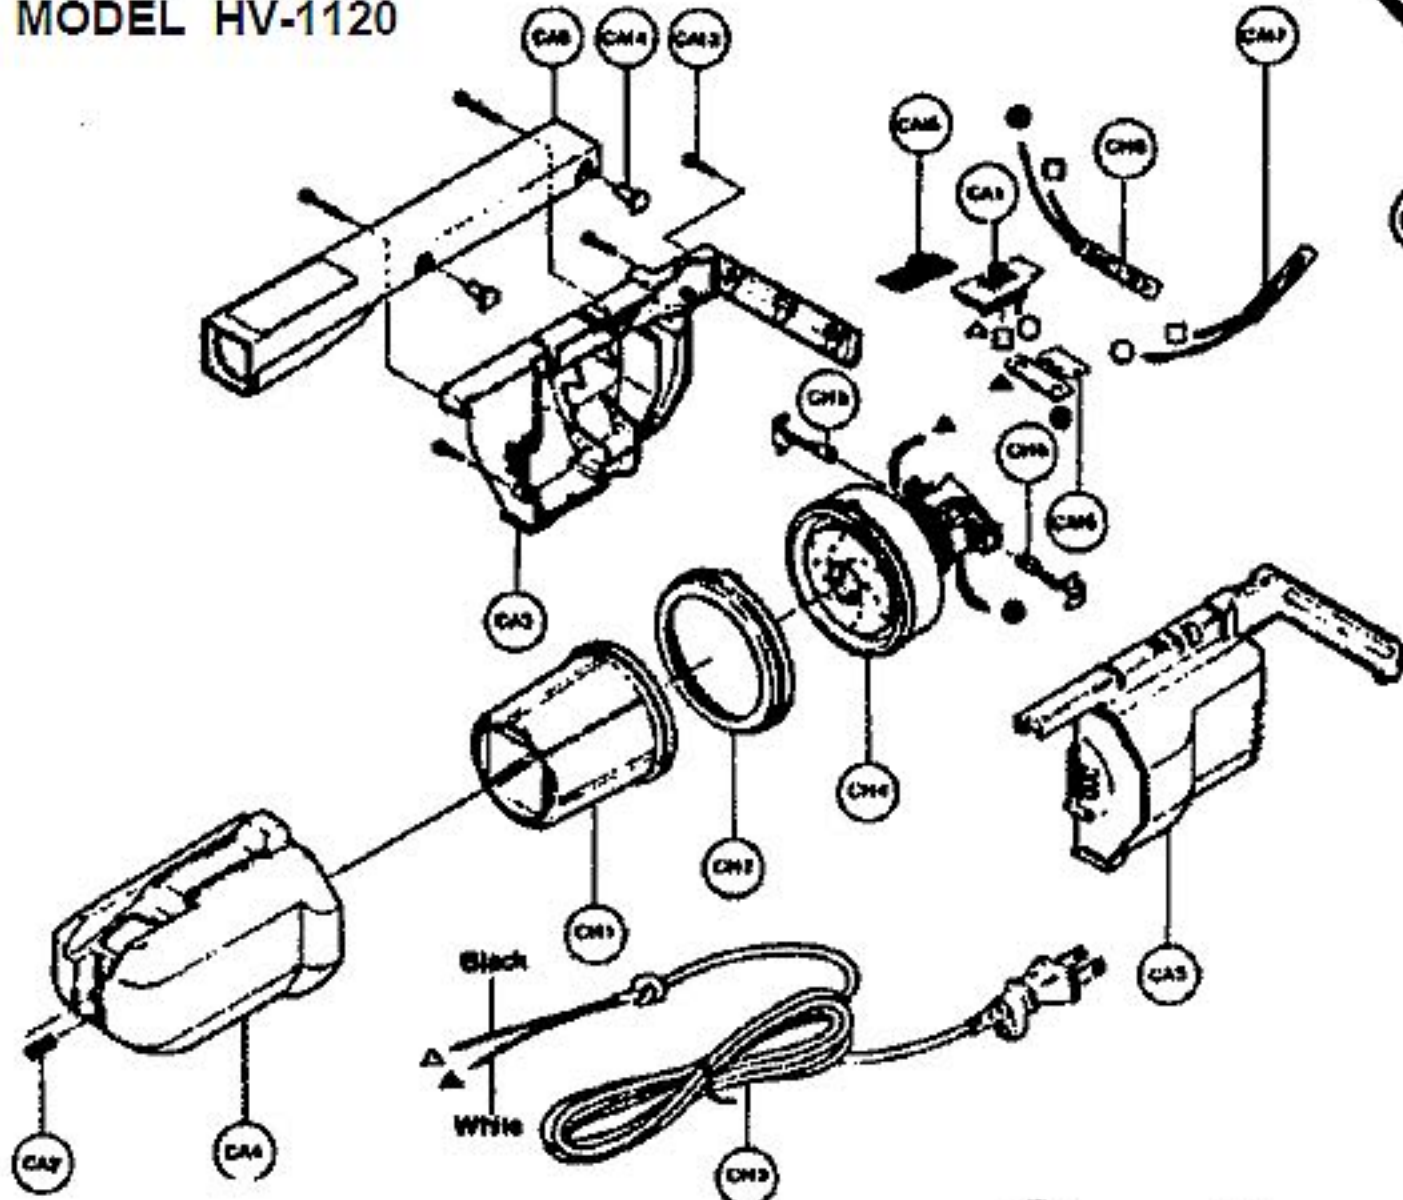

Models: HV-1100, HV-1120, HV-1700, HV-1800

Panasonic Broom Vacs

MODEL HV-1100

- CH1 N/A Filter
- CH2 P-129101 ... Vibration Absorber
- CH3 MP-225 Cord, white, 20 ft (R)
- CH4 N/A Motor Assembly, complete
- CH5 P-124880 ... Carbon Brush, 2 used
- CH6 P-12552 Fuse, 2.0 amp, 125 volt
- CA1 P-12551 Switch, on / off
- CA2 P-12566 Spring, latch hook
- CA3 P-112900 ... Main Body, black, both halves
- CA4 P-107900 ... Dust Compartment, black
- CA5 P-113900 ... Latch Hook, black
- CA6 N/A Extension Wand A
- CA7 P-105900 ... Extension Wand B
- CA8 P-106880 ... Floor Nozzle, black
P-141900 ... Upholstery Brush
P-103880 ... Crevice Tool, black
- CA11 ... P-122112 ... Motor Terminal, w/ capacitor
- CA12 ... N/A Screw, main body

MODEL HV-1120

- CH1 P-12573 Filter
- CH2 P-129101 Vibration Absorber
- CH3 MP-225 Cord, white, 20 ft (R)
- CH4 P-010110 Motor Assembly, complete
- CH5 P-124880 Carbon Brush
- CH6 P-141112 Fuse, 2.0 amp, 125 volt
- CA1 P-003112 Switch
- CA2 P-114101 Spring, latch hook
- CA3 P-112112 Main Body, brown, both halves
- CA4 P-107112 Dust Compartment, brown
- CA5 P-116112 Latch Hook, brown
- CA6 P-104112 Extension Wand A, white
- CA7 P-105112 Extension Wand B, white
- CA8 P-113112 Body Arm, white
- CA9 P-106112 Floor Nozzle, white
P-102112 Dusting Brush, white
P-103112 Crevice Tool, white
- CA13 ... N/A Screw
- CA14 ... P-115112 Body Arm Boss
- CA15 ... P-007112 Switch Cover
- CA16 ... P-122112 Capacitor, complete
- CA17 ... P-36 Diode