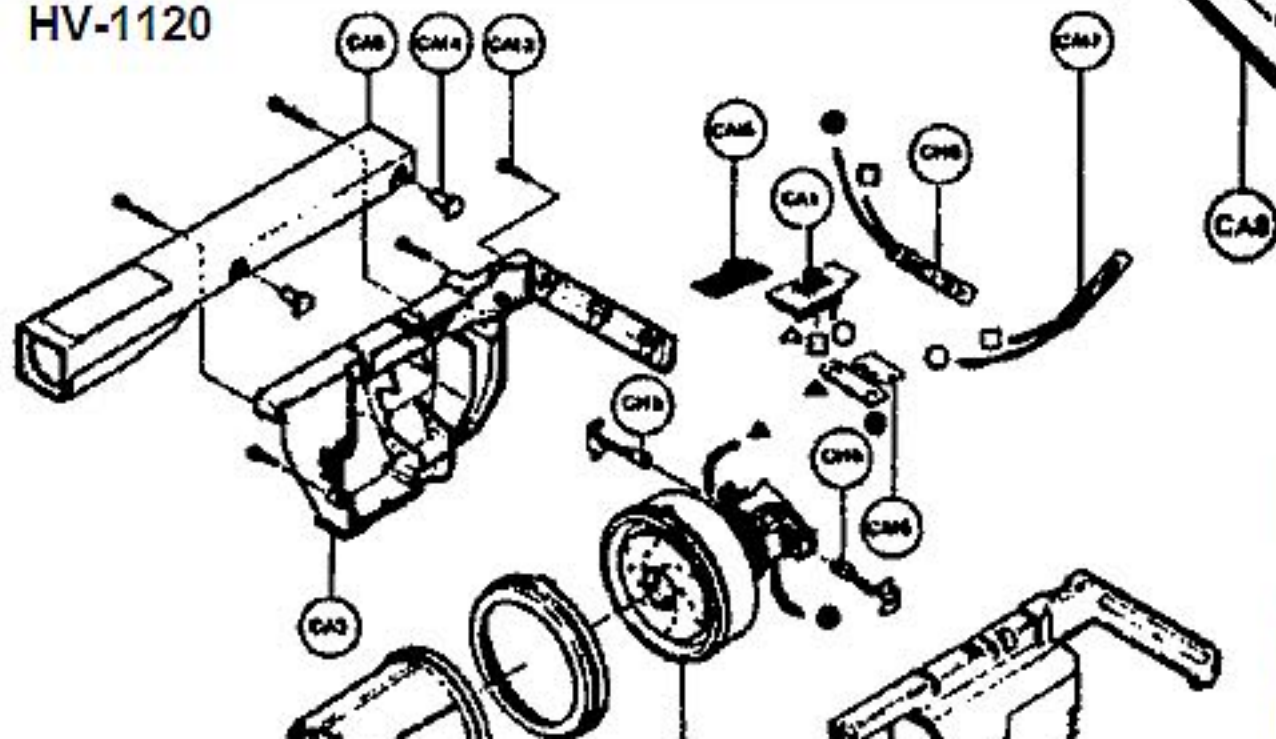

MODEL HV-1120