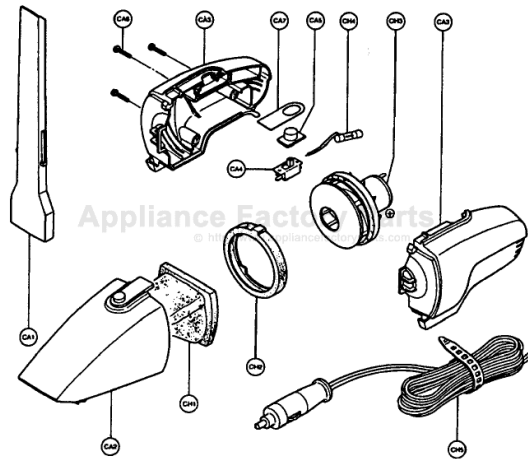

This Owner's Manual is provided and hosted by [Appliance Factory Parts](#).

PANASONIC HC-55 Owner's Manual

[Shop genuine replacement parts for PANASONIC
HC-55](#)

[Find Your PANASONIC Vacuum Cleaner Parts - Select From 605 Models](#)

----- Manual continues below -----

PANASONIC

Models: HC-55

CA1	P-103055	Crevice Tool
CA2	P-107055	Dust Compartment
CA3	P-112055	Body
CA4	P-003055	Power Switch
CA5	P-007055	Switch Cover
CA6	P-32	Screws
CA7	P-108055	Badge
CH1	P-109055	Dust Filter
CH2	P-129055	Rubber Cushion
CH3	P-010055	Motor Complete
CH4	P-141055	Fuse
CH5	P-041055	Cord

Models: HV-650

CH1	P-109680	Filter
CH2	P-129660	Vibration Absorber
CH3	MP-225	Cord, 20 ft, white (R)
CH4	P-010650	Motor