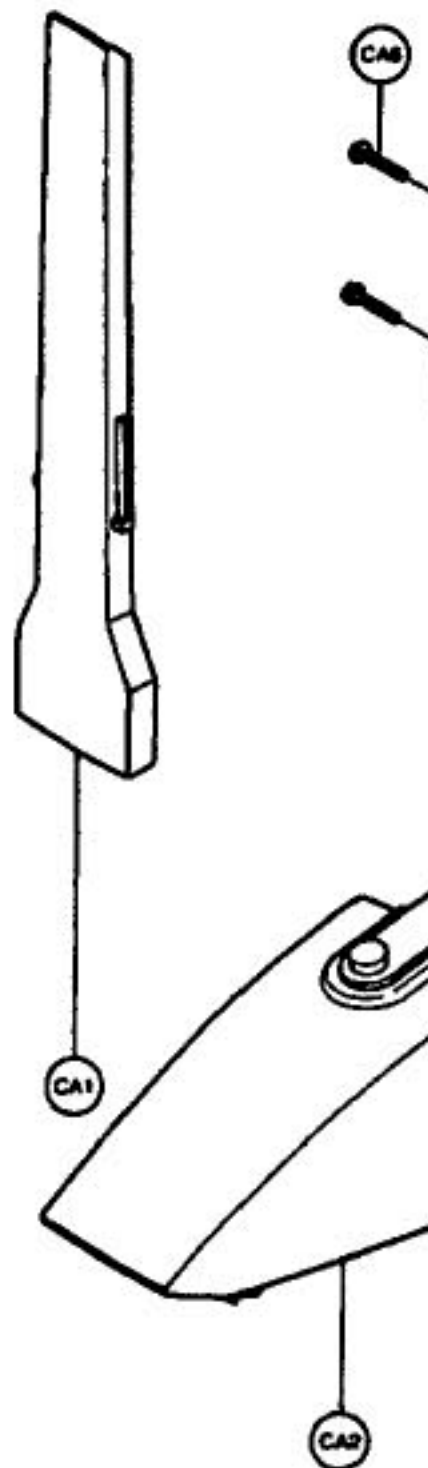

This Owner's Manual is provided and hosted by [Appliance Factory Parts](#).

PANASONIC HC-55 Owner's Manual

[Shop genuine replacement parts for PANASONIC
HC-55](#)

[Find Your PANASONIC Vacuum Cleaner Parts - Select From 605 Models](#)

----- Manual continues below -----

PANASONIC

Models: HC-55

CA1	P-103055	Crevice Tool
CA2	P-107055	Dust Compartment
CA3	P-112055	Body
CA4	P-003055	Power Switch
CA5	P-007055	Switch Cover
CA6	P-32	Screws
CA7	P-108055	Badge
CH1	P-109055	Dust Filter
CH2	P-129055	Rubber Cushion
CH3	P-010055	Motor Complete
CH4	P-141055	Fuse
CH5	P-041055	Cord