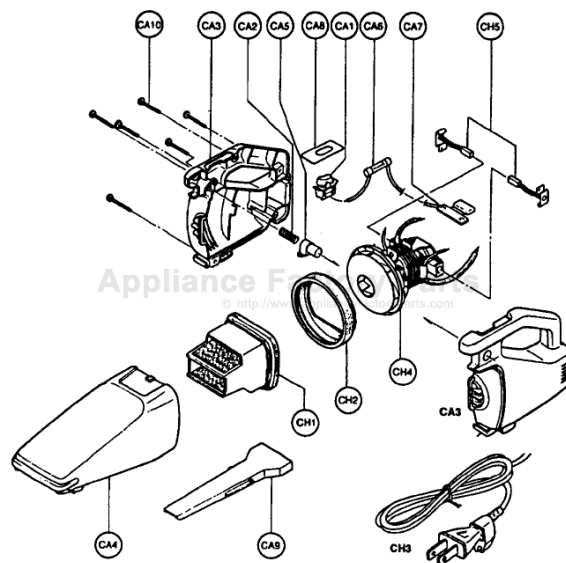

[Find Your PANASONIC Vacuum Cleaner Parts - Select From 605 Models](#)

----- Manual continues below -----