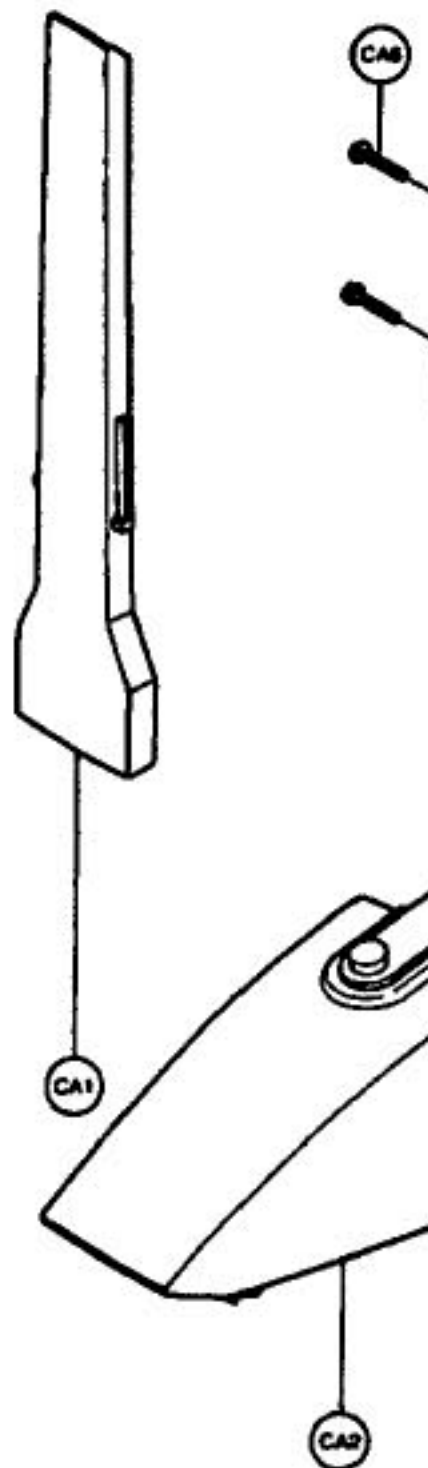

## Models: HC-55

CA1	P-103055	Crevice Tool
CA2	P-107055	Dust Compartment
CA3	P-112055	Body
CA4	P-003055	Power Switch
CA5	P-007055	Switch Cover
CA6	P-32	Screws
CA7	P-108055	Badge
CH1	P-109055	Dust Filter
CH2	P-129055	Rubber Cushion
CH3	P-010055	Motor Complete
CH4	P-141055	Fuse
CH5	P-041055	Cord