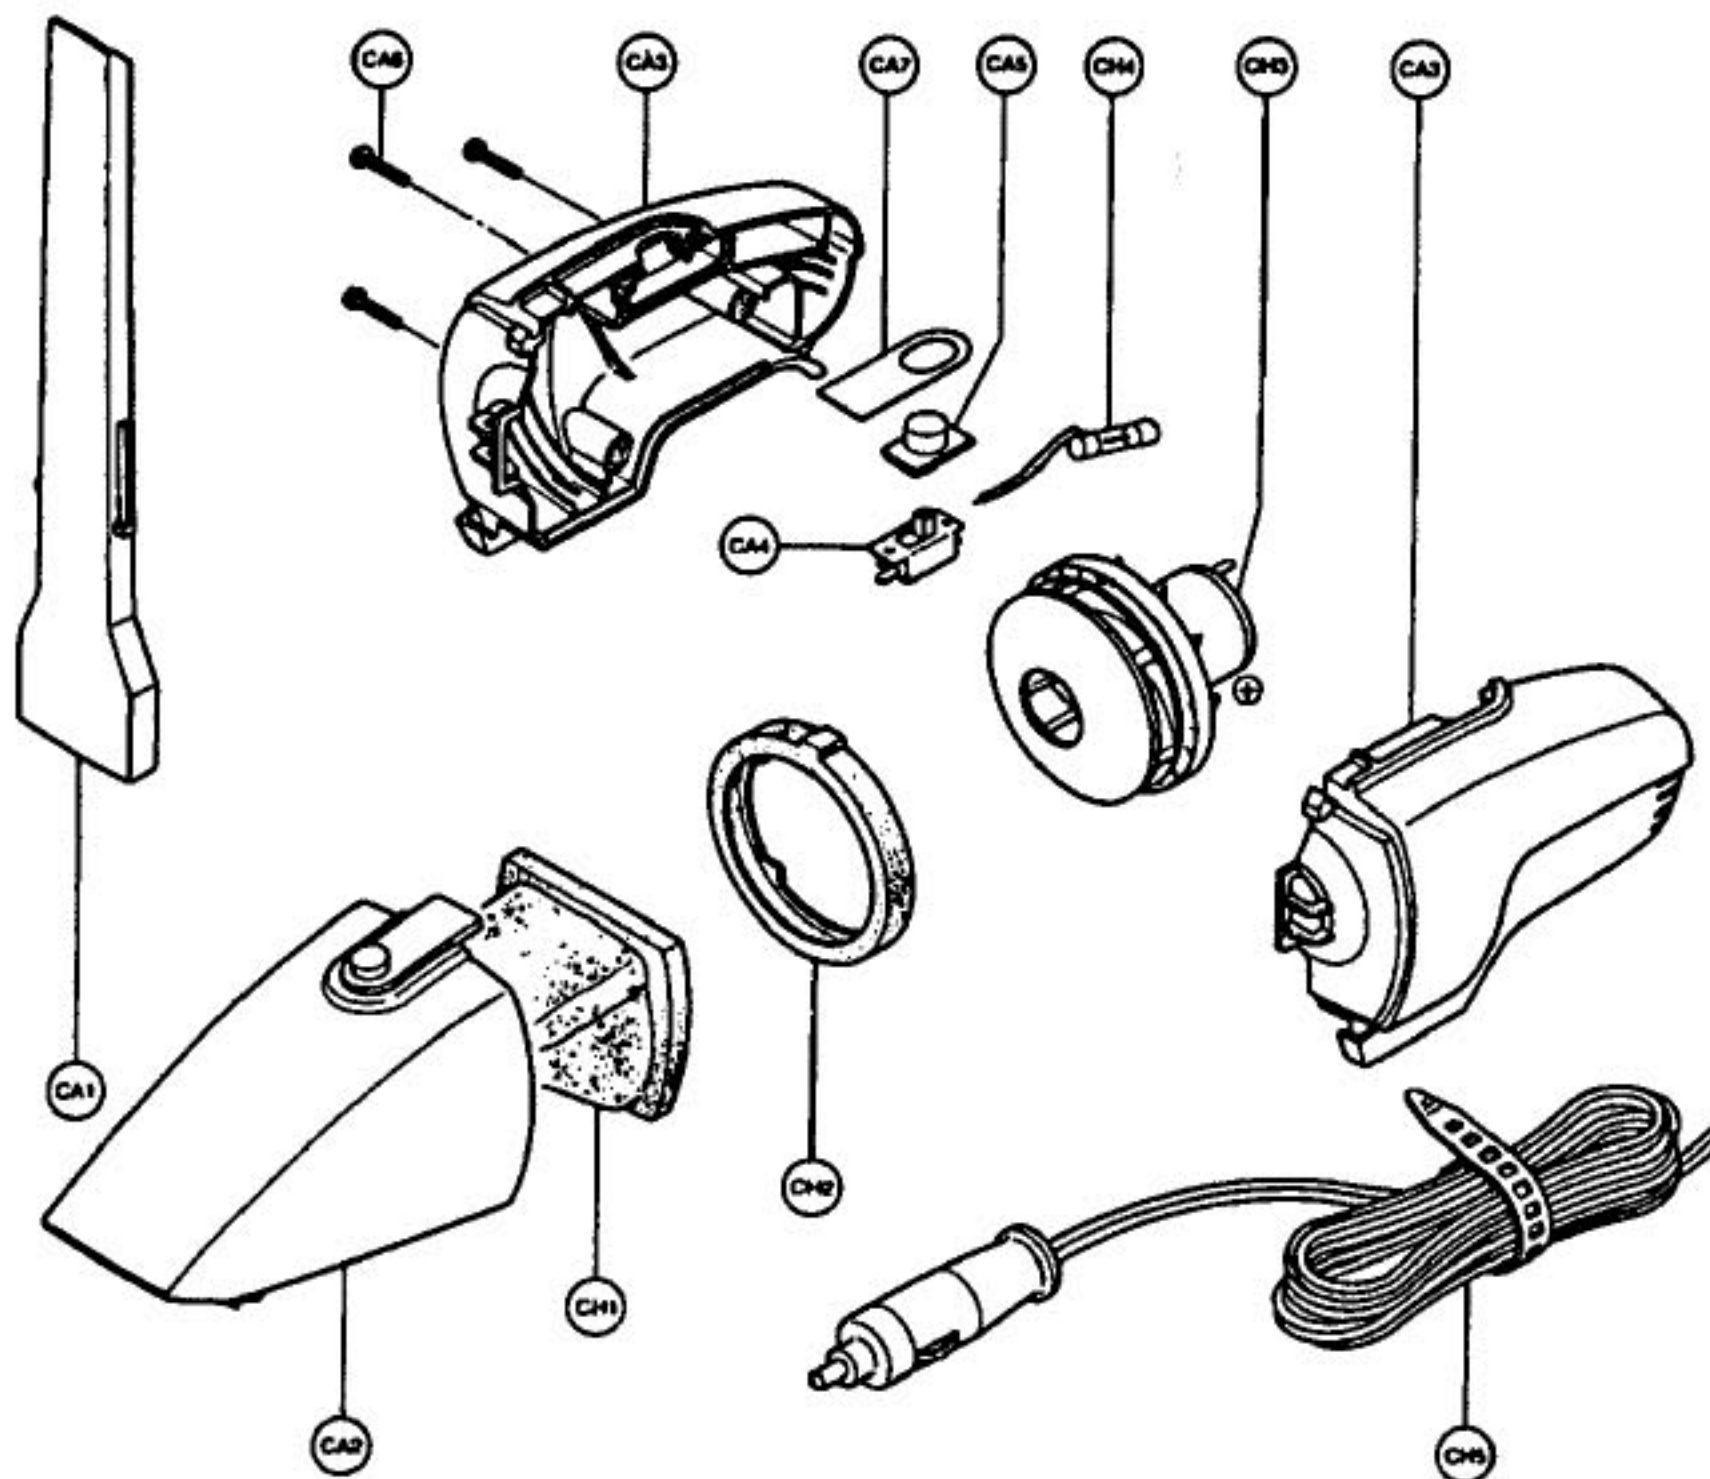

Models: HC-55

CA1	P-103055	Crevice Tool
CA2	P-107055	Dust Compartment
CA3	P-112055	Body
CA4	P-003055	Power Switch
CA5	P-007055	Switch Cover
CA6	P-32	Screws
CA7	P-108055	Badge
CH1	P-109055	Dust Filter
CH2	P-129055	Rubber Cushion
CH3	P-010055	Motor Complete
CH4	P-141055	Fuse
CH5	P-041055	Cord

Models: HV-650

CH1	P-109680	Filter
CH2	P-129660	Vibration Absorber
CH3	MP-225	Cord, 20 ft, white (R)
CH4	P-010650	Motor
CH5	N/A	Carbon Brush
CA1	P-12551	Switch, on / off
CA2	P-01470	Spring, release button
CA3	P-112650	Main Body, left & right
CA4	P-107650	Dust Compartment
CA5	P-113650	Release Button
CA6	P-141650	Fuse
CA7	P-022650	Capacitor
CA8	P-108650	Badge
CA9	P-103650	Crevice Tool
CA10	P-32	Screws