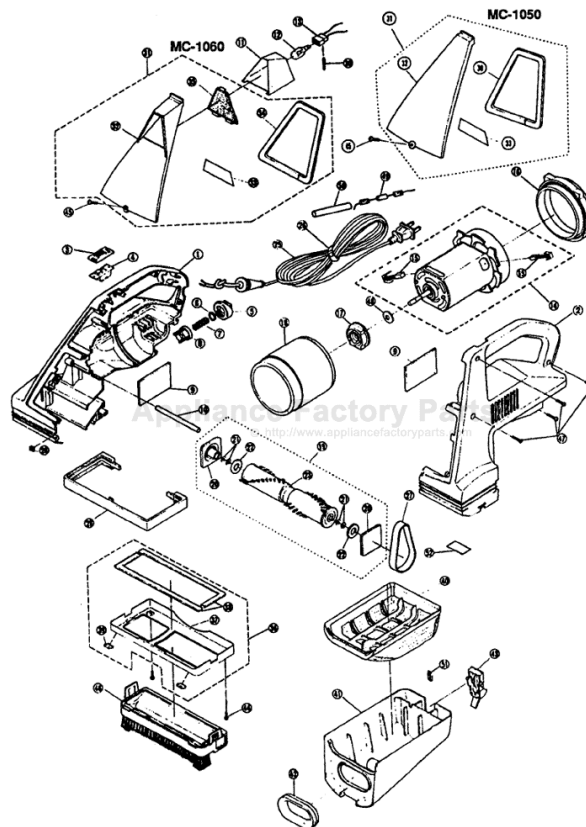

This Owner's Manual is provided and hosted by [Appliance Factory Parts](http://www.appliancefactoryparts.com).

PANASONIC MC-1060 Owner's Manual

[Shop genuine replacement parts for PANASONIC
MC-1060](#)

[Find Your PANASONIC Vacuum Cleaner Parts - Select From 605 Models](#)

----- Manual continues below -----

PANASONIC

MC-1050 (1 speed), MC-1060 (2 speed w/ headlight)

- 1 P-2343 Body, right, 1050
- 1 P-2344 Body, right, 1060
- 2 P-2240 Body, left, 1050
- 2 P-2241 Body, left, 1060
- 3 Switch Lever, 1050
- 3 Switch Lever, 1060
- 4 P-0145 Switch, on / off, 1050
- 4 P-0146 Power Switch, 1060
- 5 P-184 Protector Support
- 6 Protector
- 7 Spring, protector
- 8 P-6840 Protector Case
- 9 P-0248 Packing, rear cover
- 10 Stopper
- 11 Reflector, 1060
- 12 P-284 Bulb, 1060
- 13 Bulb Socket, 1060
- 14 P-9245 Motor Assy, 1050
- 14 P-9246 Motor Assy, 1060
- 15 P-2740 Carbon Brush, 2 used
- 16 P-0249 Motor Support, front
- 17 P-0344 Motor Support, rear
- 18 P-9941 Noise Absorber
- 19 N/A Agitator Assembly
- 20 N/A End Cap
- 21 P-584 Agitator Washer
- 22 P-3044 Filter, agitator
- 23 P-8441 Agitator
- Cord Bushing
- 25 P-9741 Cord, 1050
- 25 P-9742 Cord, 1060
- 26 Cord Band, 1050
- 26 Cord Band, 1060
- 27 P-MC250B . Belt, 2 pack
- 28 NLA Nut
- 29 P-3141 Furniture Guard