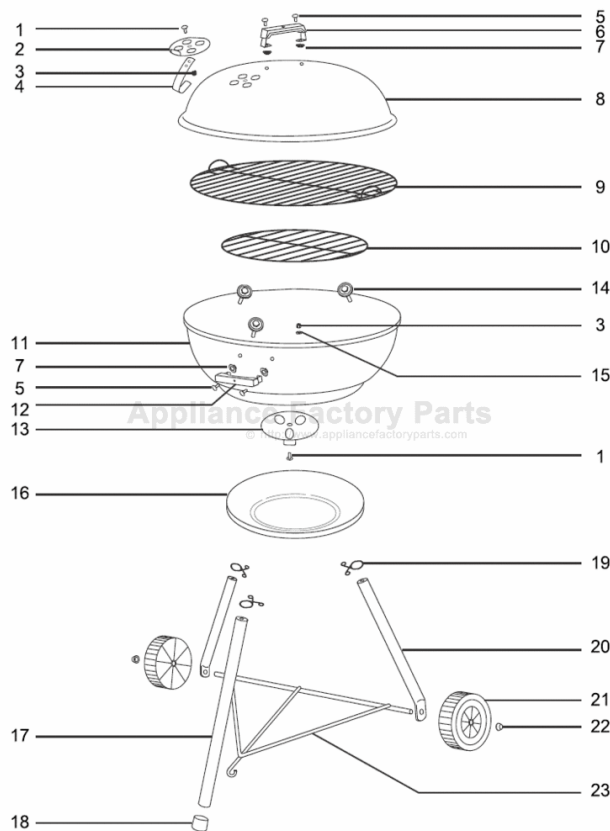

This Owner's Manual is provided and hosted by Appliance Factory Parts.

Weber 21004 COMPACT KETTLE Owner's Manual

[Shop genuine replacement parts for Weber 21004
COMPACT KETTLE](#)

[Find Your Weber Grill Parts - Select From 2037 Models](#)

6

7

8

9

10