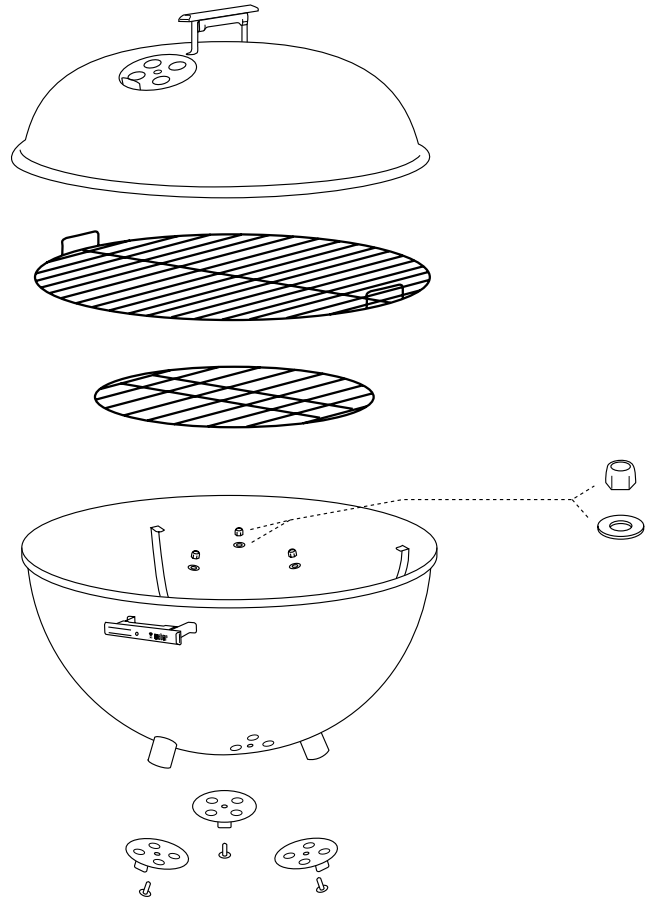

Read important DANGERS, WARNINGS and CAUTIONS in Owner's Guide before operating this barbecue.