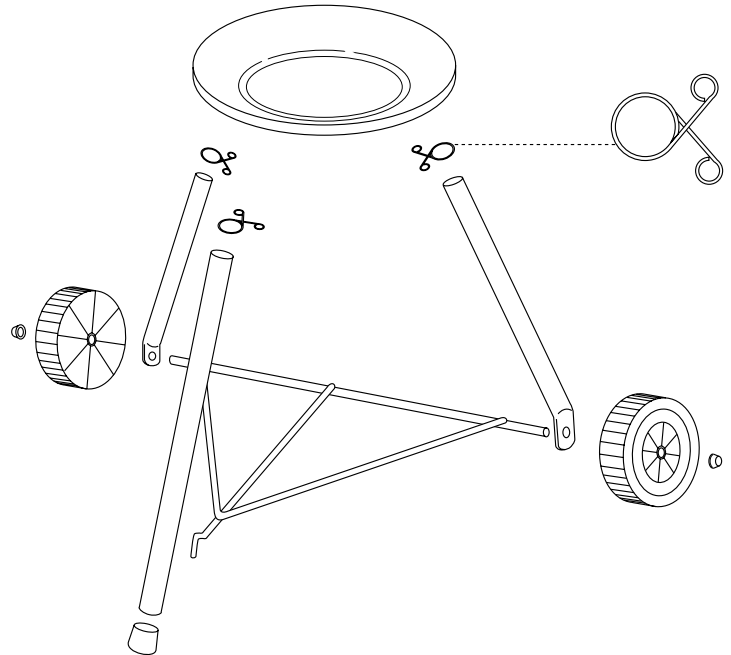

Read important DANGERS, WARNINGS and CAUTIONS in Owner's Guide before operating this barbecue.