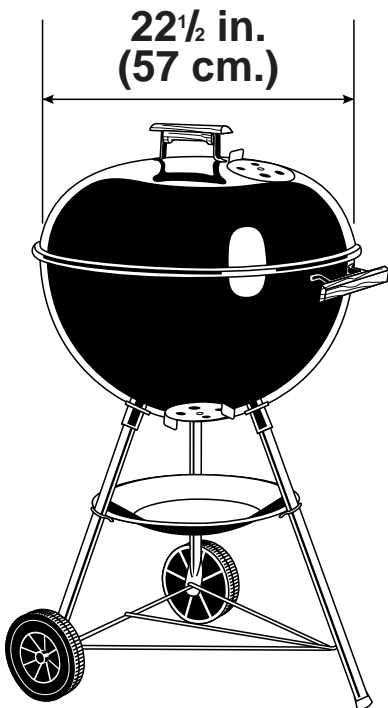

Read important DANGERS, WARNINGS and CAUTIONS in Owner's Guide before operating this barbecue.