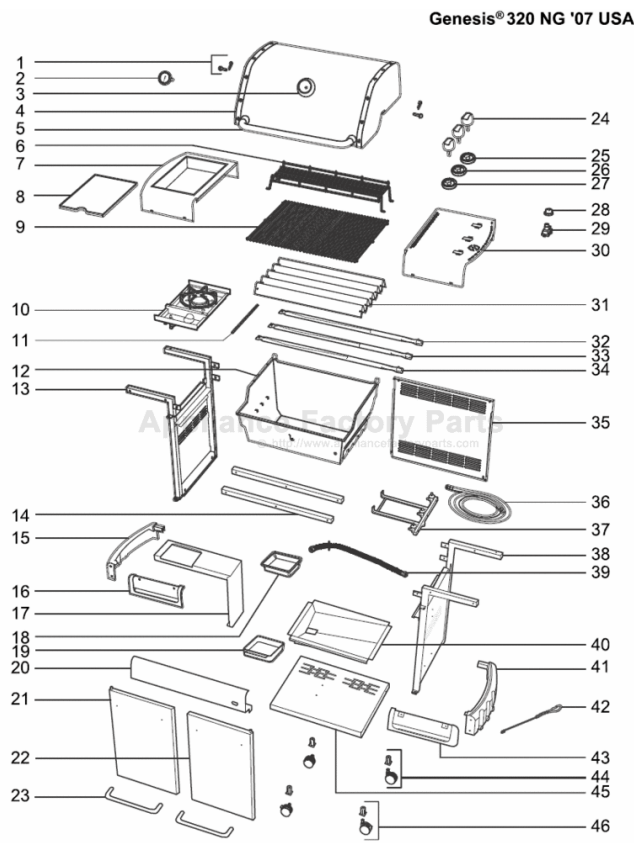

[Find Your Weber Grill Parts - Select From 2037 Models](#)

----- Manual continues below -----