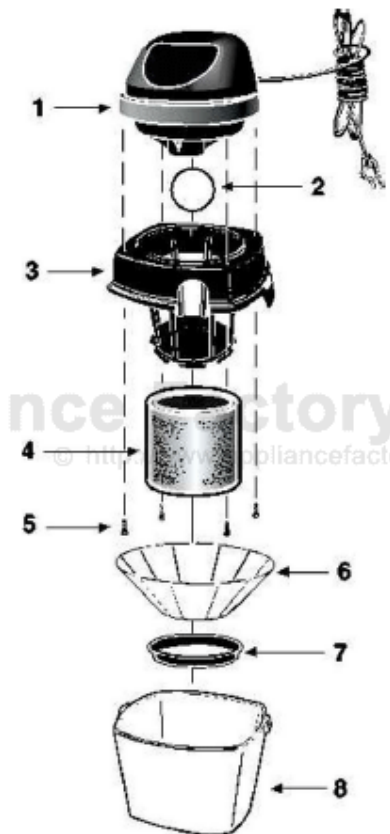

This Owner's Manual is provided and hosted by Appliance Factory Parts.

Shop Vac 2015 Owner's Manual

[Shop genuine replacement parts for Shop Vac 2015](#)

[Find Your Shop Vac Vacuum Cleaner Parts - Select From 487 Models](#)

----- Manual continues below -----

shop-vac®

Model - 2015

Catalog 2010711
(1 Gal.)

ITEM	DESCRIPTION	PART NO.
1	Power Unit Ass'y	SV-8617897
2	ft* float	SV-0081100
3	Lid Cage Assenity	3180500
4	Foam Sleeve	9058562
5	Screw Hex Head	SV-1503999
6	Paper Filter	SV-90107
7	Filter Retaining Ring	SV-3006500
8	Tank	3150797