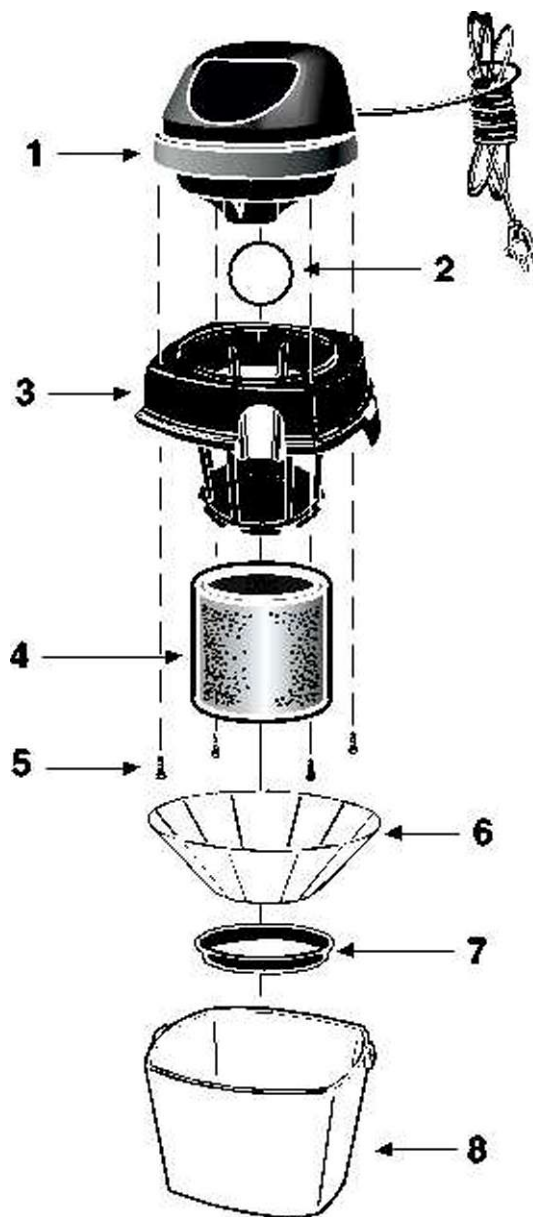

This Owner's Manual is provided and hosted by Appliance Factory Parts.

Shop Vac 2015 Owner's Manual

[Shop genuine replacement parts for Shop Vac 2015](#)

[Find Your Shop Vac Vacuum Cleaner Parts - Select From 487 Models](#)

----- Manual continues below -----

shop-vac®

Model - 2015

Catalog 2010711
(1 Gal.)

ITEM	DESCRIPTION	PART NO.
1	Power Unit Ass'y	SV-8617897
2	ft* float	SV-0081100
3	Lid Cage Assenity	3180500
4	Foam Sleeve	9058562
5	Screw Hex Head	SV-1503999
6	Paper Filter	SV-90107
7	Filter Retaining Ring	SV-3006500
8	Tank	3150797