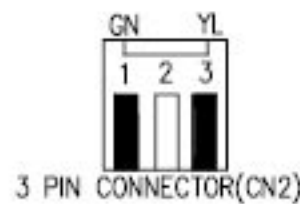

Note

1. DOOR OPENED & COOK OFF MODE.

CONTROL MODULE

WIRE COLORS

SYMBOL	COLOR
WH	WHITE
BK	BLACK
RD	RED
YL	YELLOW
PK	PINK
BL	BLUE
BR	BROWN
GN	GREEN
GY	GREY