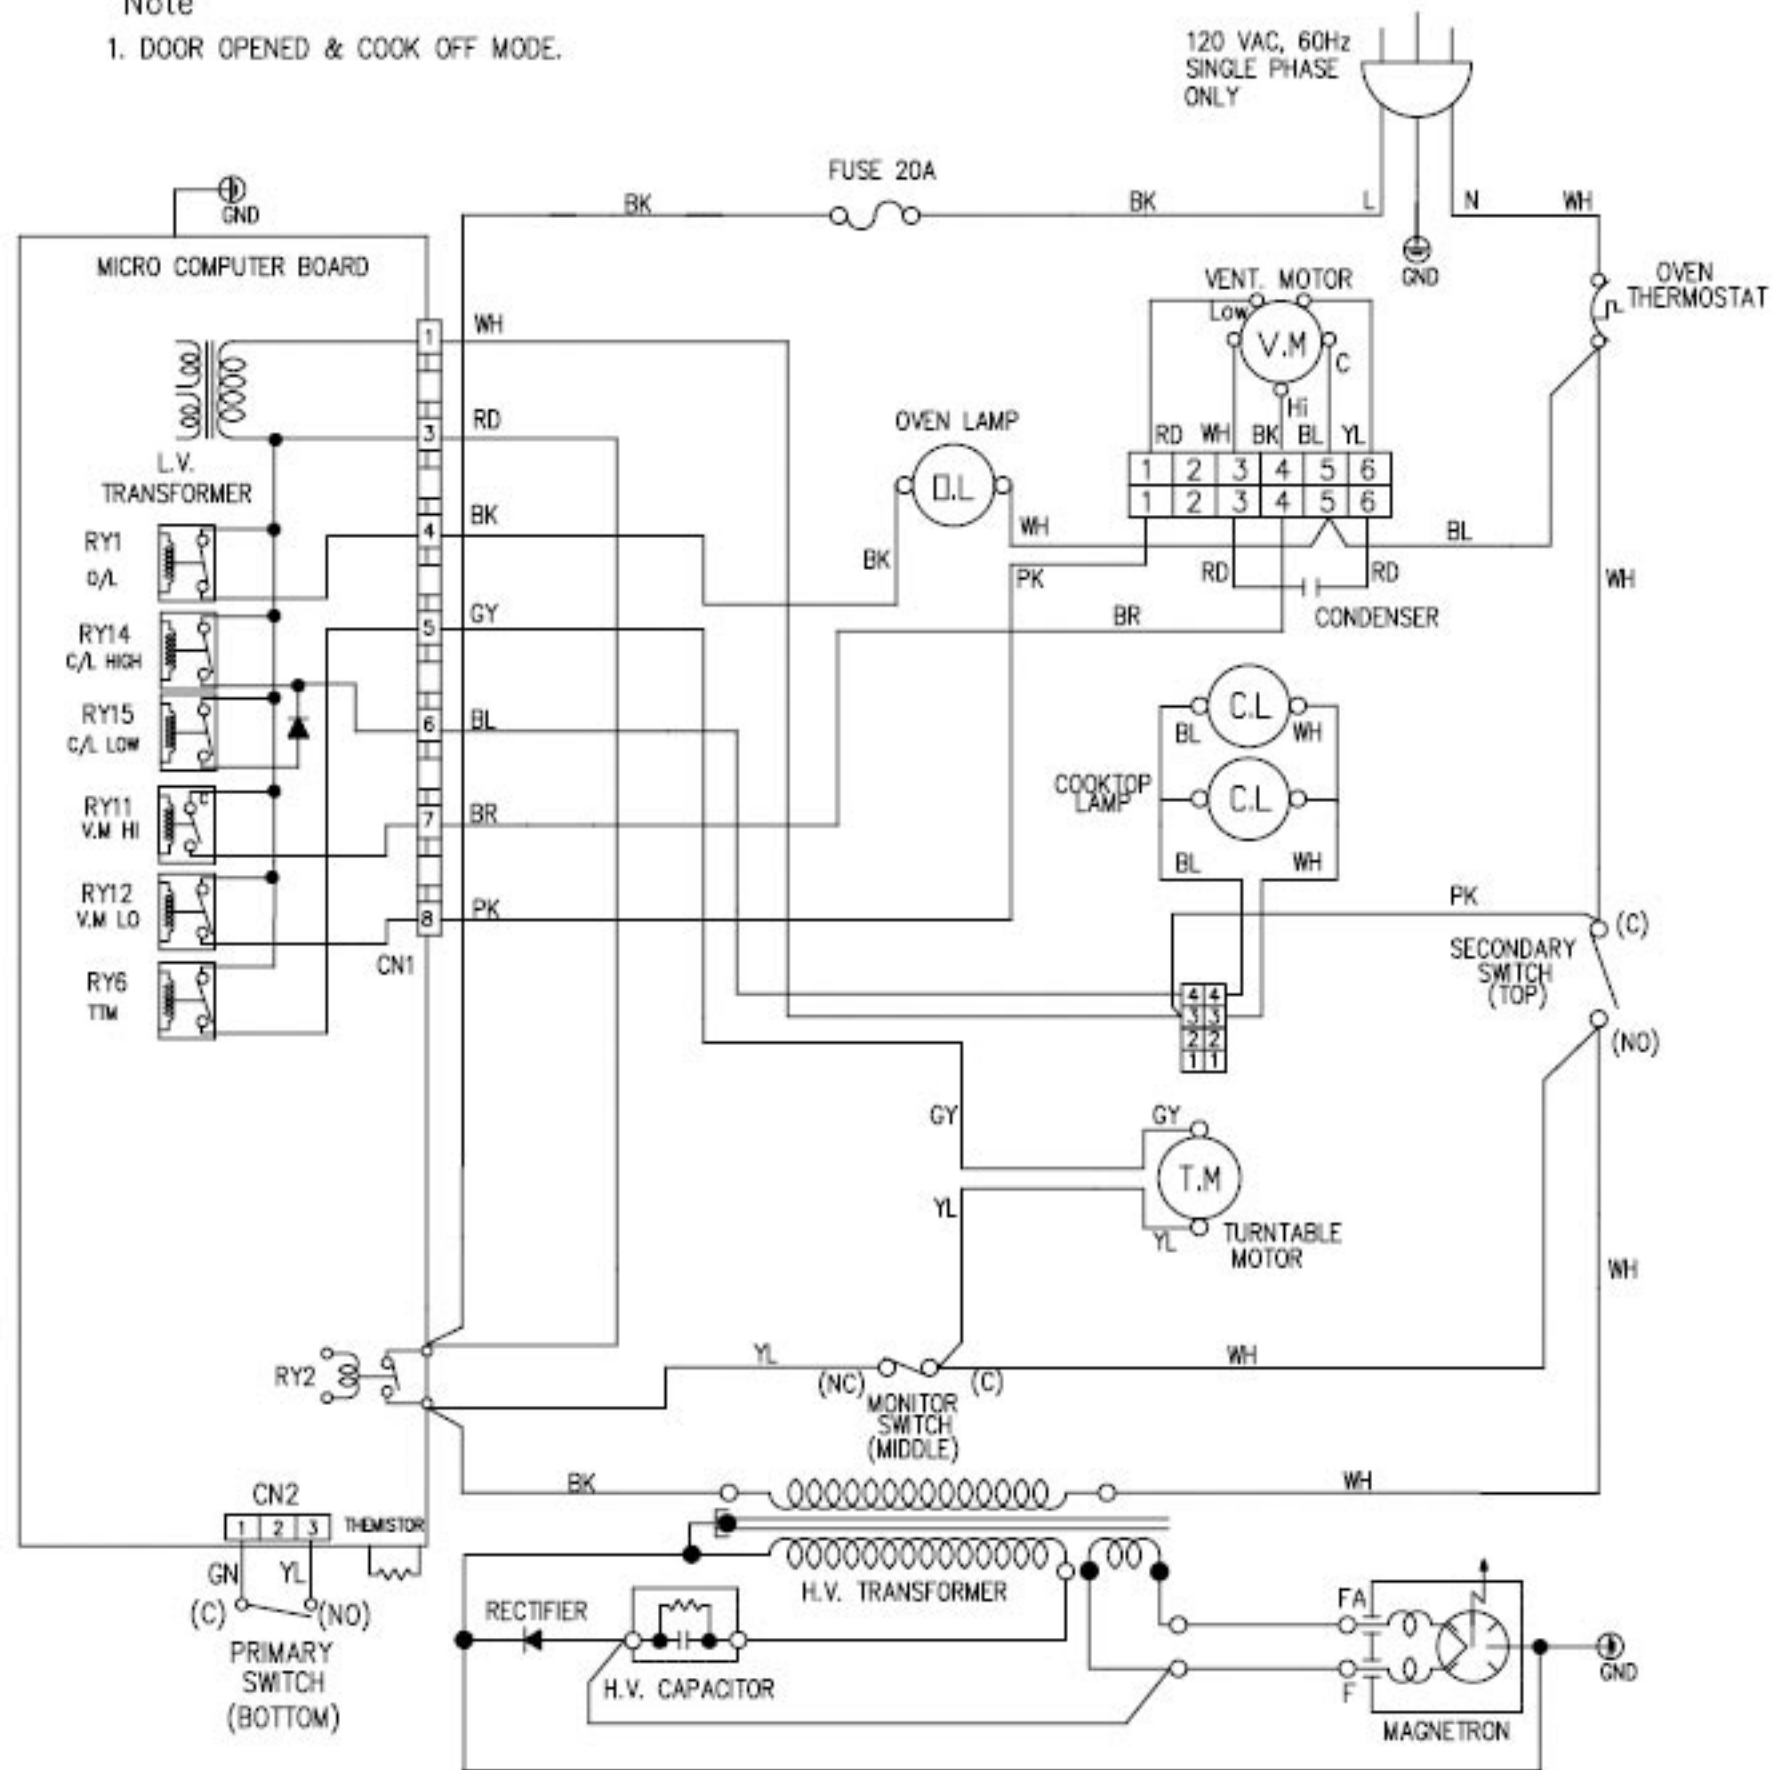

Note

1. DOOR OPENED & COOK OFF MODE.

CONTROL MODULE

WIRE COLORS

SYMBOL	COLOR
WH	WHITE
BK	BLACK
RD	RED
YL	YELLOW
PK	PINK
BL	BLUE
BR	BROWN
GN	GREEN
GY	GREY