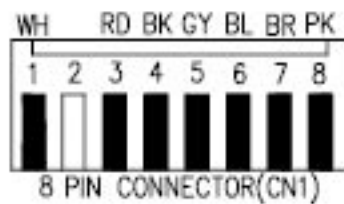

Note

1. DOOR OPENED & COOK OFF MODE.

CONTROL MODULE

WIRE COLORS

SYMBOL	COLOR
WH	WHITE
BK	BLACK
RD	RED
YL	YELLOW
PK	PINK
BL	BLUE
BR	BROWN
GN	GREEN
GY	GREY