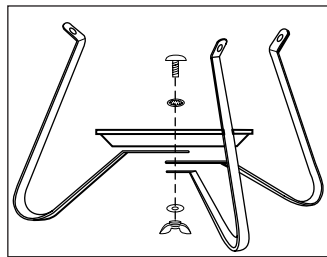

----- Manual continues below -----

Smokey Joe® Grill

NO TOOLS REQUIRED

CONTENTS:

- 1 - Lid
- 1 - Bowl

- 1 - Cooking Grate
- 1 - Charcoal Grate
- 3 - Legs
- 4 - 1/4 x 20 Wing Nuts
- 4 - 1/4" SAE Washers
- 4 - Starwashers
- 4 - 1/4 x 20 x 5/8 Screws
- 1 - Ash Catcher