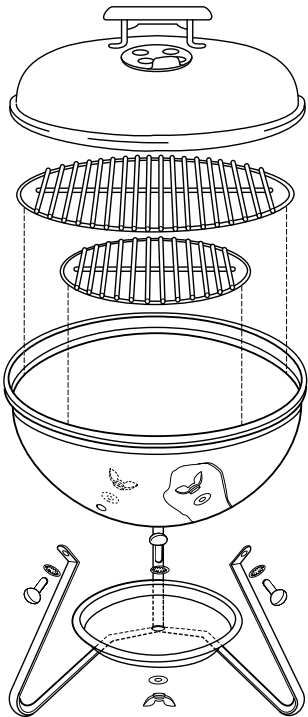

----- Manual continues below -----

Smokey Joe® Grill

NO TOOLS REQUIRED

CONTENTS:

- 1 - Lid
- 1 - Bowl

- 1 - Cooking Grate
- 1 - Charcoal Grate
- 3 - Legs
- 4 - 1/4 x 20 Wing Nuts
- 4 - 1/4" SAE Washers
- 4 - Starwashers
- 4 - 1/4 x 20 x 5/8 Screws
- 1 - Ash Catcher

86056 4/98