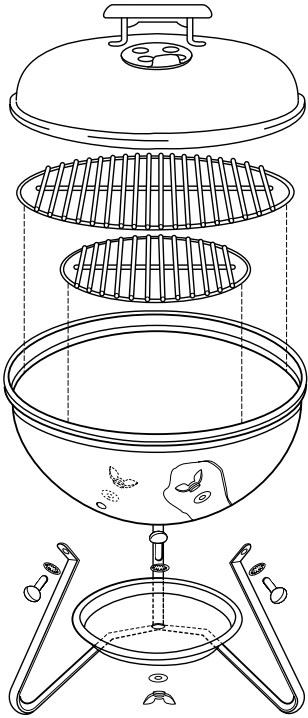

----- Manual continues below -----

Smokey Joe® Grill

NO TOOLS REQUIRED

CONTENTS:

- 1 - Lid
- 1 - Bowl

- 1 - Cooking Grate
- 1 - Charcoal Grate
- 3 - Legs
- 4 - 1/4 x 20 Wing Nuts
- 4 - 1/4" SAE Washers
- 4 - Starwashers
- 4 - 1/4 x 20 x 5/8 Screws
- 1 - Ash Catcher

86056 4/98