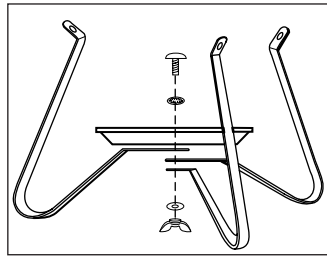

----- Manual continues below -----

Smokey Joe® Grill

NO TOOLS REQUIRED

CONTENTS:

- 1 - Lid
- 1 - Bowl

- 1 - Cooking Grate
- 1 - Charcoal Grate
- 3 - Legs
- 4 - 1/4 x 20 Wing Nuts
- 4 - 1/4" SAE Washers
- 4 - Starwashers
- 4 - 1/4 x 20 x 5/8 Screws
- 1 - Ash Catcher