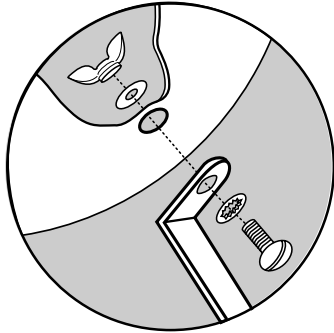

----- Manual continues below -----

SMOKEY JOE® SILVER

14¼ inch
(36 cm)

55035

WEBER-STEPHEN PRODUCTS CO.

www.weber.com

©2003 The following trademarks are registered in the name of Weber-Stephen Products Co., an Illinois corporation, located at 200 East Daniels Road, Palatine, Illinois 60067 U.S.A. Australia; Smokey Joe, Weber, Kettle Silhouette, Genesis, Austria; Kettle Silhouette, Smokey Joe, Weber, Benelux; Kettle Silhouette, Smokey Joe, Weber, Compact Grill Configuration, Botswana; Weber, Canada; Smokey Joe, Genesis, China; Kettle Silhouette, Denmark; Kettle Silhouette, Smokey Joe, Weber, Finland; Smokey Joe, France; Kettle Silhouette, Smokey Joe, Weber, One-Touch, Germany; Smokey Joe, Weber, One-Touch, Greece; Smokey Joe, Ireland; Kettle Silhouette, Smokey Joe, Italy; Smokey Joe, Weber, Japan; Smokey Joe, Weber, Korea; Smokey Joe, Weber, New Zealand; Weber, Smokey Joe, Nigeria; Weber, Norway; Smokey Joe, Weber, Portugal; Weber, South Africa; Smokey Joe, Weber, Kettle Configuration, Spain; Smokey Joe, Weber, Sweden; Kettle Silhouette, Smokey Joe, Switzerland; Kettle Silhouette, Smokey Joe, Weber, United Kingdom; Smokey Joe, Weber, Weber One-Touch, U.S.A.; Kettle Configuration, Kettle Silhouette, Smokey Joe, Weber, One-Touch, Firespice, Go-Anywhere, U.S.A.; Kettle Configuration, Kettle Silhouette, Genesis, Flavorizer, Crossover, Flamingo, Performer, Rapidfire, Tuck 'N Carry, Jumbo Joe, Bar-B-Kettle, Master-Touch, Spirit, Grill Out, Summit, Platinum, 1-800-Grill-Out, Ranch, Matchless Flame, Zimbabwe; Weber, Kettle Configuration, Kettle Silhouette.