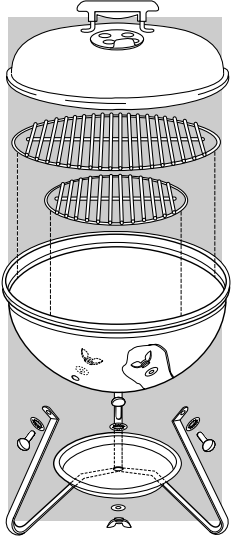

----- Manual continues below -----

SMOKEY JOE® SILVER

14¼ inch
(36 cm)

55035

WEBER-STEPHEN PRODUCTS CO.

www.weber.com

©2003 The following trademarks are registered in the name of Weber-Stephen Products Co., an Illinois corporation, located at 200 East Daniels Road, Palatine, Illinois 60067 U.S.A. Australia; Smokey Joe, Weber, Kettle Silhouette, Genesis, Austria; Kettle Silhouette, Smokey Joe, Weber, Benelux; Kettle Silhouette, Smokey Joe, Weber, Compact Grill Configuration, Botswana; Weber, Canada; Smokey Joe, Genesis, China; Kettle Silhouette, Denmark; Kettle Silhouette, Smokey Joe, Weber, Finland; Smokey Joe, France; Kettle Silhouette, Smokey Joe, Weber, One-Touch, Germany; Smokey Joe, Weber, One-Touch, Greece; Smokey Joe, Ireland; Kettle Silhouette, Smokey Joe, Italy; Smokey Joe, Weber, Japan; Smokey Joe, Weber, Korea; Smokey Joe, Weber, New Zealand; Weber, Smokey Joe, Nigeria; Weber, Norway; Smokey Joe, Weber, Portugal; Weber, South Africa; Smokey Joe, Weber, Kettle Configuration, Spain; Smokey Joe, Weber, Sweden; Kettle Silhouette, Smokey Joe, Switzerland; Kettle Silhouette, Smokey Joe, Weber, United Kingdom; Smokey Joe, Weber, Weber One-Touch, U.S.A.; Kettle Configuration, Kettle Silhouette, Smokey Joe, Weber, One-Touch, Firespice, Go-Anywhere, U.S.A.; Kettle Configuration, Kettle Silhouette, Genesis, Flavorizer, Crossover, Flamingo, Performer, Rapidfire, Tuck 'N Carry, Jumbo Joe, Bar-B-Kettle, Master-Touch, Spirit, Grill Out, Summit, Platinum, 1-800-Grill-Out, Ranch, Matchless Flame, Zimbabwe; Weber, Kettle Configuration, Kettle Silhouette.