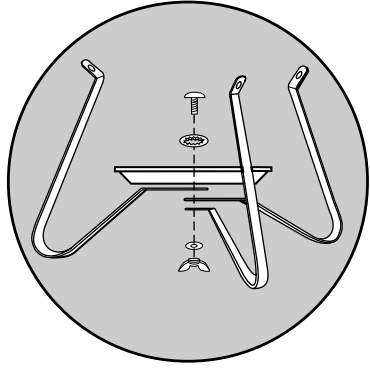

----- Manual continues below -----

SMOKEY JOE® SILVER

14¼ inch
(36 cm)

55035

WEBER-STEPHEN PRODUCTS CO.

www.weber.com

©2003 The following trademarks are registered in the name of Weber-Stephen Products Co., an Illinois corporation, located at 200 East Daniels Road, Palatine, Illinois 60067 U.S.A. Australia; Smokey Joe, Weber, Kettle Silhouette, Genesis, Austria; Kettle Silhouette, Smokey Joe, Weber, Benelux; Kettle Silhouette, Smokey Joe, Weber, Compact Grill Configuration, Botswana; Weber, Canada; Smokey Joe, Genesis, China; Kettle Silhouette, Denmark; Kettle Silhouette, Smokey Joe, Weber, Finland; Smokey Joe, France; Kettle Silhouette, Smokey Joe, Weber, One-Touch, Germany; Smokey Joe, Weber, One-Touch, Greece; Smokey Joe, Ireland; Kettle Silhouette, Smokey Joe, Italy; Smokey Joe, Weber, Japan; Smokey Joe, Weber, Korea; Smokey Joe, Weber, New Zealand; Weber, Smokey Joe, Nigeria; Weber, Norway; Smokey Joe, Weber, Portugal; Weber, South Africa; Smokey Joe, Weber, Kettle Configuration, Spain; Smokey Joe, Weber, Sweden; Kettle Silhouette, Smokey Joe, Switzerland; Kettle Silhouette, Smokey Joe, Weber, United Kingdom; Smokey Joe, Weber, Weber One-Touch, U.S.A.; Kettle Configuration, Kettle Silhouette, Smokey Joe, Weber, One-Touch, Firespice, Go-Anywhere, U.S.A.; Kettle Configuration, Kettle Silhouette, Genesis, Flavorizer, Crossover, Flamingo, Performer, Rapidfire, Tuck 'N Carry, Jumbo Joe, Bar-B-Kettle, Master-Touch, Spirit, Grill Out, Summit, Platinum, 1-800-Grill-Out, Ranch, Matchless Flame, Zimbabwe; Weber, Kettle Configuration, Kettle Silhouette.