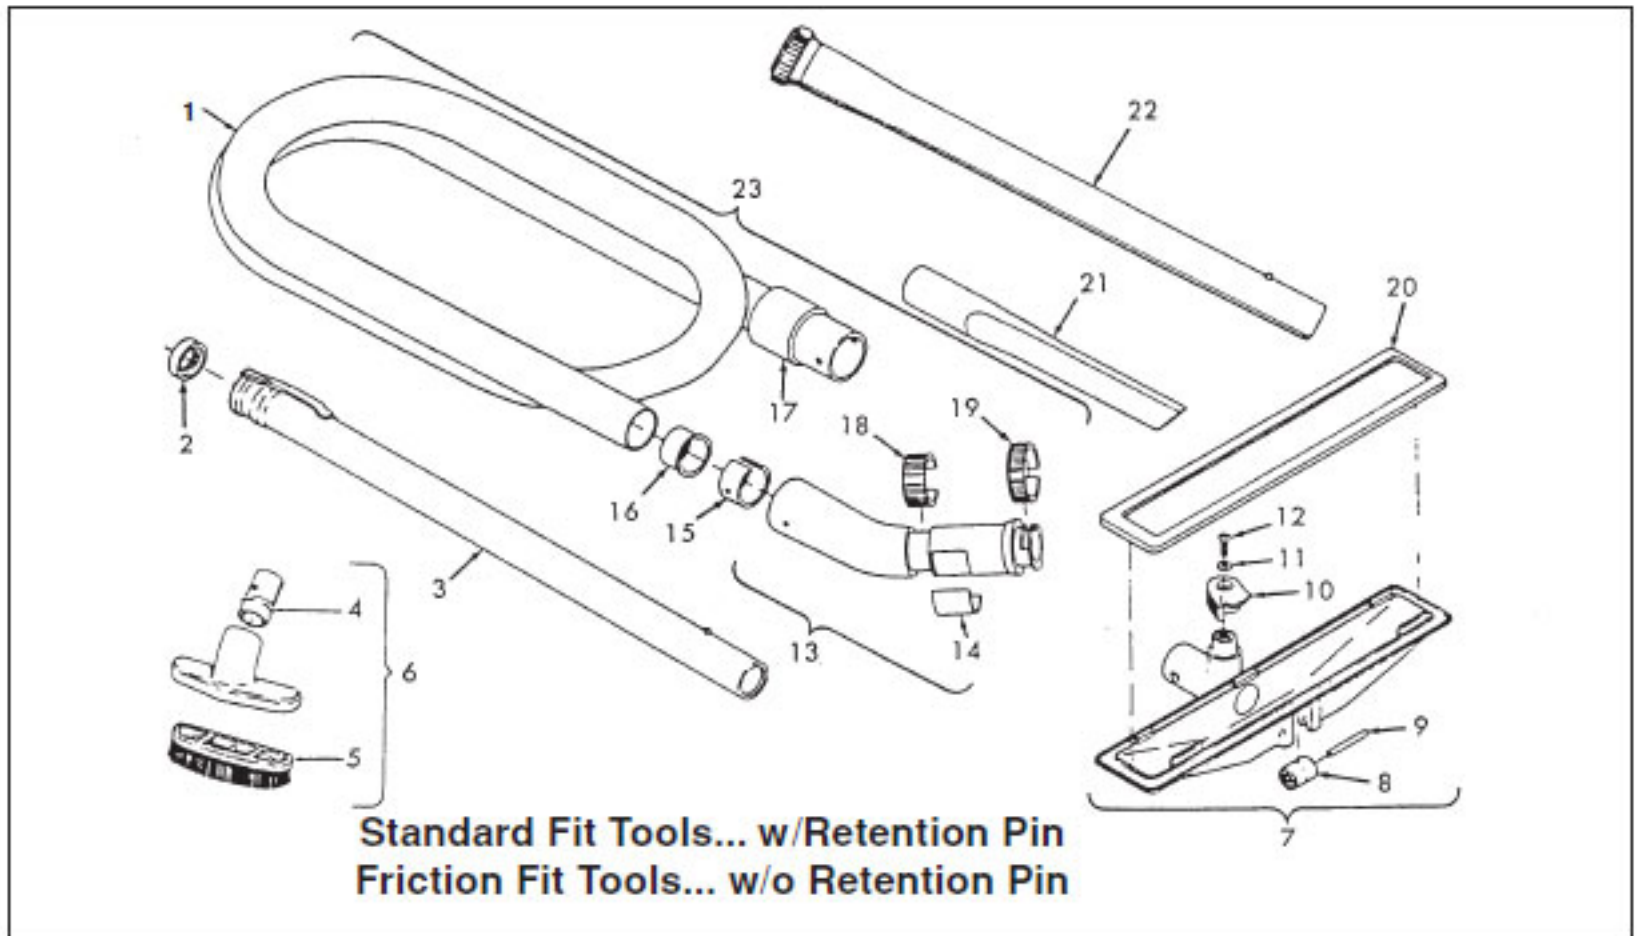

Original

HOOVER

CONCEPT

Cleaning Tools

Model U3903 (Standard), Model U3903-070 (Friction)

Standard Fit Tools... w/Retention Pin
Friction Fit Tools... w/o Retention Pin

KEY	PART NO.	DESCRIPTION	KEY	PART NO.	DESCRIPTION
1	H-43431069	Hose Less Ends (Continuous Convolutions) - (Std. Fit Ends)	15	H-36116006	Hose Connector Collar (Use w/ Continuous Convolution Hose) - (Std. Fit. Hose)
	H-43431182	Hose Only (Std. Fit Ends)		H-36171025	Hose Connector Collar (Use w/ Circular Ribbed Hose) - (Std. Fit Hose)
	H-38671001	Hose Less Ends (Circular Ribbed) - (Std. Fit Ends)	16	H-32156010	Hose Sleeve (Std. Fit Hose)
	H-38671025	Hose Less Ends (Circular Ribbed) - (Friction Fit Ends)	17	H-32288001	Hose Connector (Use w/ Continuous convolution Hose) - (Std. Fit)
2	H-12845 JM	Gasket		H-32288003	Hose Connector (Use w/Circular Ribbed Hose) - (Std. Fit)
3	H-13144	Ext. Tube (Aluminum) - (Std. Fit)	18	H-32288004	Hose Connector - AAP - (FrictionFit)
4	H-13149 JM	Nozzle Connector Tube (Use w/161852 JM)	19	H-36153008	Suction Control Ring - (Standard)
5	H-13254 BZ	Brush Back Comp. (Use w/161852 JM)	20	H-43548006	Latch Ring - (Standard)
6	H-161852 JM	Furniture Brush Comp. Multi-Purpose Brush (One Piece) - (Std. Fit)	21	H-38617018	Converter Seal
	H-43414017			H-38617023	Crevice Tool - (Std. Fit)
7	H-43482077	Converter - (Standard & Friction Fit)	22	H-43453043	Crevice Tool - (Friction Fit)
8	H-32761008	Wheel		H-38634074	Ext. Tube (Polystyrene) - (Std. Fit)
9	H-21155119	Roller Shaft			Ext. Tube (Polystyrene) - (Friction Fit)
10	H-38452054	Latch Lever	23	H-43434203	(Continuous Convolutions) (w/o Suction Regulator) - (Std. Fit)
11	H-31142012	Washer		H-43434209	Hose Comp. - Front Conversion (Circular Ribbed) (w/o Suction Regulator) - (Std. Fit)
12	H-17001	Screw		H-43434225	Hose Comp. - AAP - (Friction Fit)
13	H-43466042	Hose Connector Curved w/Rings - JM (Use w/Continuous Convolution Hose) - (Std. Fit)		H-43414071	Furniture Nozzle - (Std. Fit)
	H-43466055	Hose Connector Curved w/Ring (w/o Suction Regulator) (Use with Circular Ribbed Hose) - (Std. Fit)		H-38614026	Furniture Nozzle - (Friction Fit)
	H-39454053	Hose Connector Curved - AAP - (Hand Grip) - (Friction Fit)		H-43466040	Ext. Tube - Curved
14	H-51869006	Hose Connector Label		H-170110 --	Shag Rake
				H-43414129	Dusting Brush - (Friction Fit)
				H-43414135	Floor Brush - (Friction Fit)