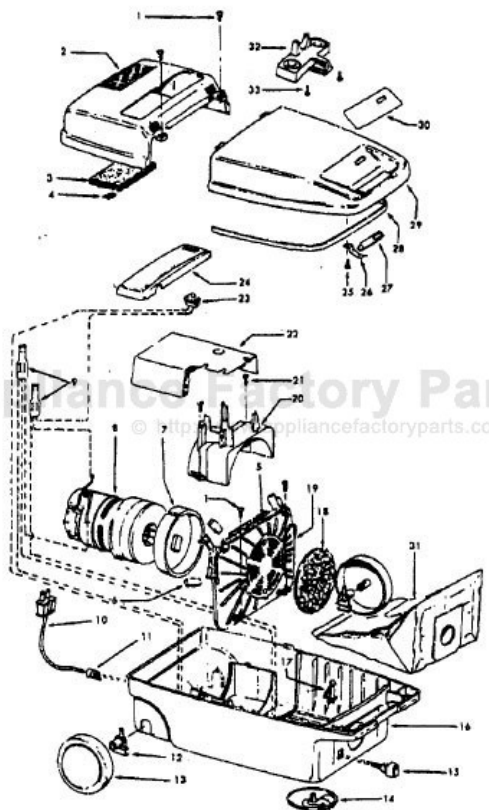

[Find Your HOOVER Vacuum Cleaner Parts - Select From 1456 Models](#)

----- Manual continues below part list -----