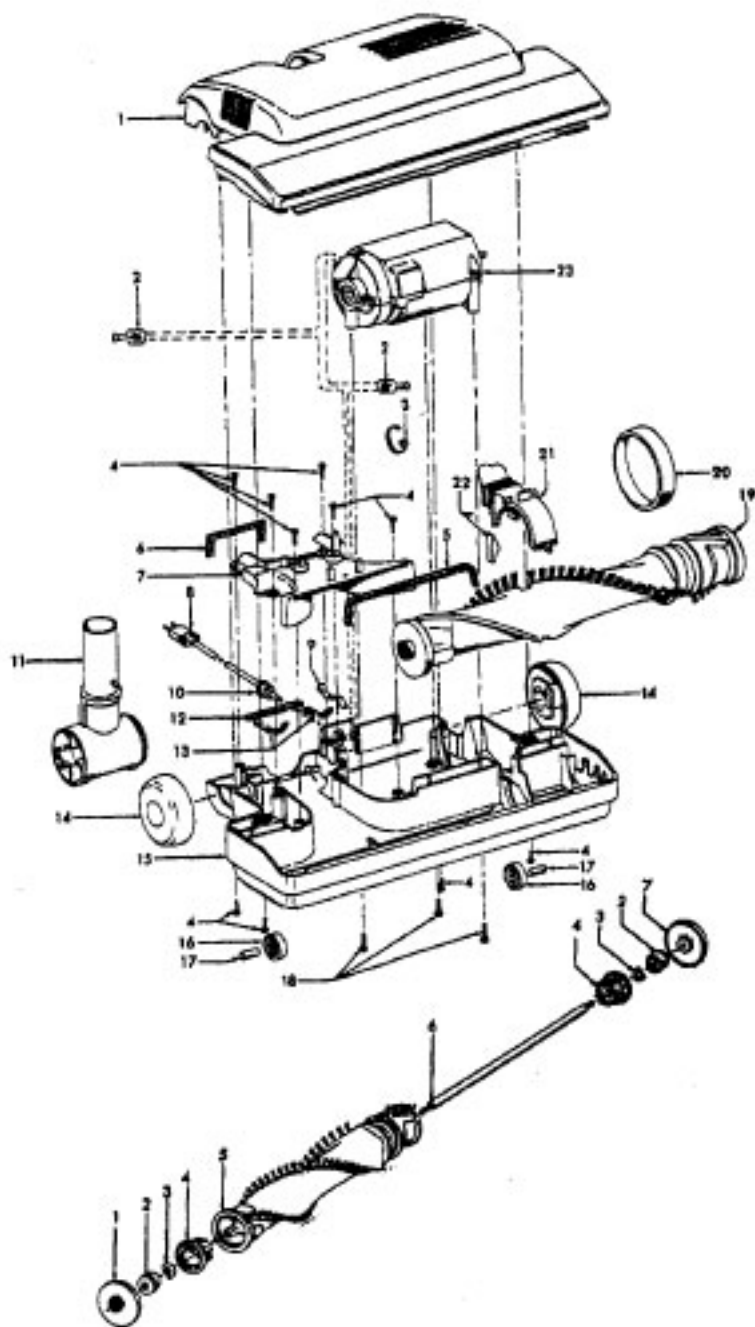

Rowernozzle 48438235 - S3525, S3535
 48438251 - S3399
 48438254 - S3395
 48438235 - S3420, S3520

48438076 - S3391
 48438257 - S3559, S3395-040
 48438261 - S3561

Ref. No.	Part No.	Description
1	37241004	Nozzle Body - ABY - S3561
	37241138	Nozzle Body - AAP - S3525, S3535
	37241137	Nozzle Body - AAP - S3399
	37241139	Nozzle Body - AAP - S3395
	37241140	Nozzle Body - ABE - S3395-040, S3559
	37241144	Nozzle Body - ABM - S3391
	42252A55	Nozzle Body - AG - S3420, S3520
2	12227	Insulated Terminal
	27618508	Wire Connector
3	27479307	Lead Wire Tie
4	21447003	Screw-Self Tapping (10)
5	34123039	Duct Cover Seal
6	34253018	Rear Seal
7	42256103	Duct Cover Assem. (Incl. Items 5,6)
8	46321088	Cord -AG
9	35276008	Detent Spring
10	163768	Strain Relief
11	43482106	Nozzle Connector - AG
12	34112007	Seal
13	34122014	Seal (2)
14	43244043	Wheel Assem.
15	42246115	Base Plate Assem. (Incl. Items 16,17)
	42246114	Base Plate Assem. - ABR - S3395-040, S3391
	42246115	S3559 (Incl. Items 16, 17)
	42246115	Base Plate Assem. - AG - S3420, S3520 (Incl. items 16, 17)
16	32761001	Wheel
17	31522004	Wheel Shaft
18	21479801	Screw (3)
19	48414079	Agitator Assem.
20	38528011	Belt
21	36923008	Belt Guard Assem.
22	13261AY	Rib Shoe
23	43177062	Motor Assem. Comp.