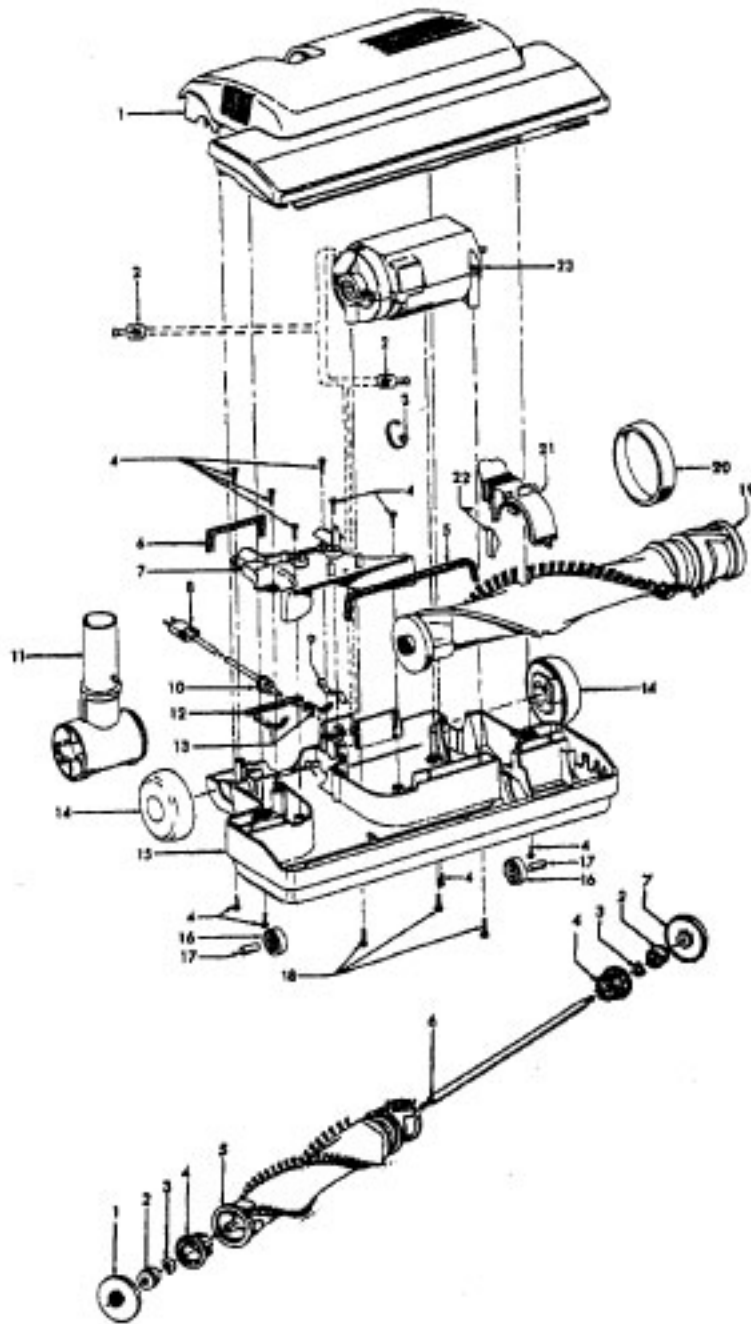

Note: Foam muffler not used on model S3391

Ref. No.	Part No.	Description
1	21447041	Screw
2	37195102	Motor Cover - ABN
	37195105	Motor Cover - ABM - S3391
3	34163003	Diffuser
4	21366004	Speed Nut
5	34133007	Seal
6	34132006	Pad
7	34143002	Seal
8	43577112	Motor - 2.2 - (P-174) - S3391, S3395
	43577011	Motor Assem. Comp. - S3391 Model S3395-040 After Serial No. 059500011701
9	18972	Insulated Terminal
10	46363305	Attach. Cord - AG - 20'
11	27482301	Strain Relief
12	38511015	Wheel Bearing - AG
13	38522061	Wheel - AG

Ref. No.	Part No.	Description
1	37241004	Nozzle Body - ABY - S3561
	37241138	Nozzle Body - AAP - S3525, S3535
	37241137	Nozzle Body - AAP - S3399
	37241139	Nozzle Body - AAP - S3395
	37241140	Nozzle Body - ABE - S3395-040, S3559
	37241144	Nozzle Body - ABM - S3391
	42252A55	Nozzle Body - AG - S3420, S3520
2	12227	Insulated Terminal
	27618508	Wire Connector
3	27479307	Lead Wire Tie
4	21447003	Screw-Self Tapping (10)
5	34123039	Duct Cover Seal
6	34253018	Rear Seal
7	42256103	Duct Cover Assem. (Incl. Items 5,6)
8	46321088	Cord -AG
9	35276008	Detent Spring
10	163768	Strain Relief
11	43482106	Nozzle Connector - AG
12	34112007	Seal
13	34122014	Seal (2)
14	43244043	Wheel Assem.
15	42246115	Base Plate Assem. (Incl. Items 16,17)
	42246114	Base Plate Assem. - ABR - S3395-040, S3391
	42246115	S3559 (Incl. Items 16, 17)
	42246115	Base Plate Assem. - AG - S3420, S3520 (Incl. items 16, 17)
16	32761001	Wheel
17	31522004	Wheel Shaft
18	21479801	Screw (3)
19	48414079	Agitator Assem.
20	38528011	Belt
21	36923008	Belt Guard Assem.
22	13261AY	Rib Shoe
23	43177062	Motor Assem. Comp.