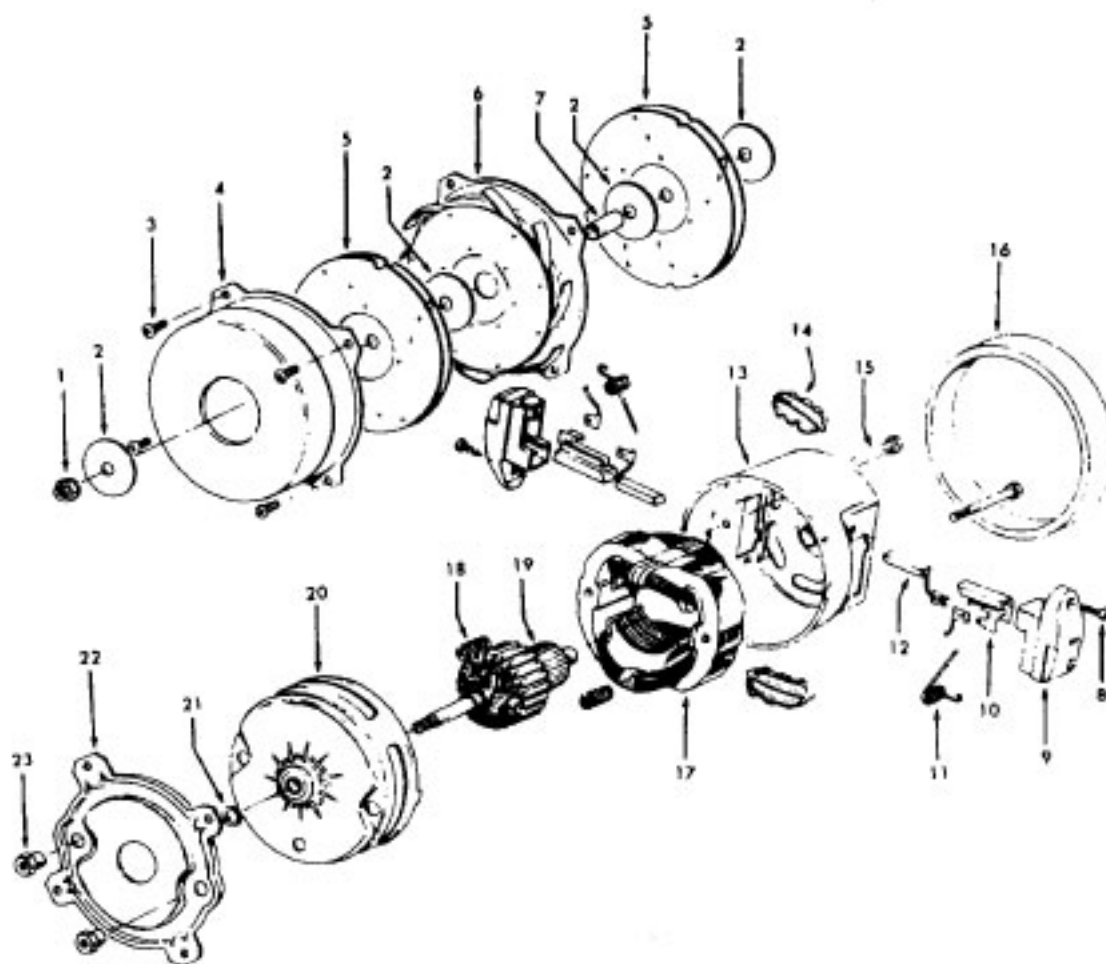

**Motor - 43577112 +
43577008 +**

Ref. No.	Part No.	Description
1	33426001	Nut
2	21312701	Washer
3	21434224	Screw
4	37191016	Outerstage Housing
5	43566017	Fan
6	43551005	Interstage
7	31742010	Spacer
8	21429406	Screw
9	167696AG	Brush Carrier
10	N/A	Brush Holder - Use Brush Carrier Assem. 47318008 (Incl. It. 9 - 12)
11	38353004	Spring
12	167681	Carbon Brush
13	42937003	Motor Housing - Upper
14	169702BZ	Bushing
15	33421004	Bolt
16	31195002	Air Baffle
17	45311051	Field Coil - 1" Stack Height
	45312037	Field Coil - 3/4" Stack Height
18	167721FW	Compression Spring
19	44765171	Armature - 1" Stack Height
	44765217	Armature - 3/4" Stack Height
20	37191085	Motor Housing - Lower
21	31148002	Spacer
22	36322002	Mounting Plate
23	167695EF	Nut