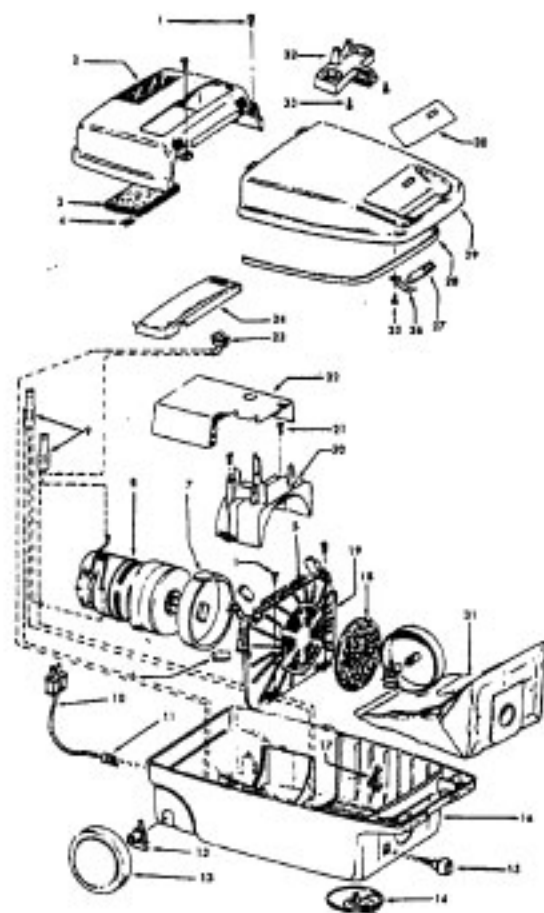

----- Manual continues below part list -----

Available Replacement Parts for HOOVER S3395-040

H-4010028K	BAG OEM HOOVER (3 PACK) K
HR-1810	FILTER HOOVER MESH FILTER
48414036	HOOVER ELITE BRUSH ROLLER
H-43267002	AGITATOR BEARING ASM
H-43414073	Floor brush.
H-43414064	DUSTING BRUSH (ONE PEICE)
HR-5000	EXTENSION TUBE
HR-1050	BELT FOR HOOVER

Note: Foam muffler not used on model S3391

Ref. No.	Part No.	Description
1	21447041	Screw
2	37195102	Motor Cover - ABN
	37195105	Motor Cover - ABM - S3391
3	34163003	Diffuser
4	21366004	Speed Nut
5	34133007	Seal
6	34132006	Pad
7	34143002	Seal
8	43577112	Motor - 2.2 - (P-174) - S3391, S3395
	43577011	Motor Assem. Comp. - S3391 Model S3395-040 After Serial No. 059500011701
9	18972	Insulated Terminal
10	46363305	Attach. Cord - AG - 20'
11	27482301	Strain Relief
12	38511015	Wheel Bearing - AG
13	38522061	Wheel - AG

Ref. No.	Part No.	Description
14	41432040	Wheel Carrier
15	46326079	Receptacle - AG
16	37223273	Main Body - ABN
	37223290	Main Body - ABM - S3391
17	36151015	Latch
18	31114009	Filter
19	36426012	Bulkhead
20	36321011	Motor Retainer
21	21447072	Screw
22	34287021	Foam Muffler
23	28161063	Switch
24	37214052	Control Panel
25	21447027	Screw
26	36172046	Spring Clip
27	51151010	Bag Indicator
28	38781010	Lid Seal
29	42212123	Bag Housing Lid - ABN
	42212133	Bag Housing Lid - ABM - S3391
30	51689055	Nameplate
	52125140	Nameplate - S3395-040
	52125143	Nameplate - S3391
	51879008	Check Bag Label
31	4010028K	Paper Bag - 3 Pk.
32	36433087	Tool Rack - ABN
	36433102	Tool Rack - ABM - S3391
33	21447003	Screw
	56513319	Owner Manual
	56513331	Owner Manual - S3395-040, S3391
	59814040	Carton
	59814070	Carton - S3395-040
	59814078	Carton - S3391
	58366069	Mid Pad
	58461023	Top Support