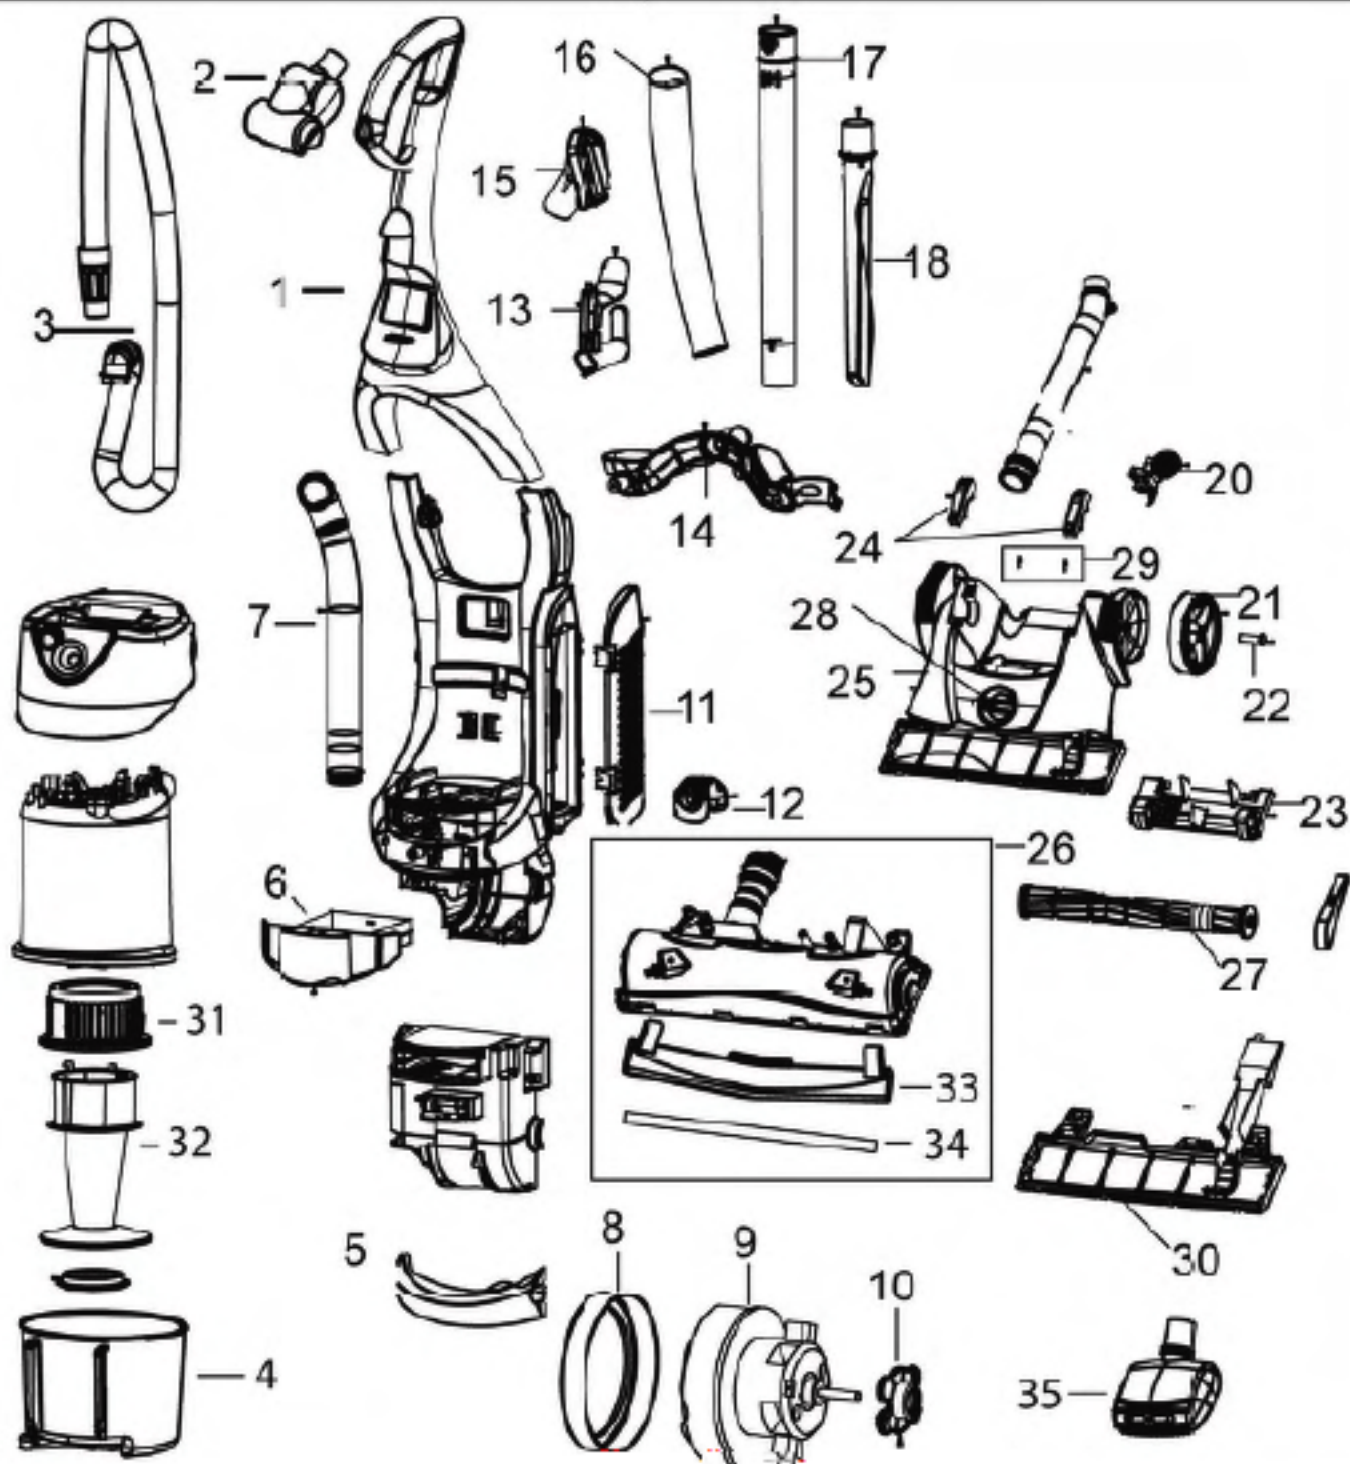

This Owner's Manual is provided and hosted by [Appliance Factory Parts](#).

Bissell 3920 Owner's Manual

[Shop genuine replacement parts for Bissell 3920](#)

[Find Your Bissell Vacuum Cleaner Parts - Select From 377 Models](#)

----- Manual continues below part list -----

Available Replacement Parts for Bissell 3920

BR-1008	BELT VACUUM SANYO (2 PACK)
B-203-1063	CREVICE ATTACHMENT
B-203-1068	EXTENSION WAND
BR-1860	HEPA FILTER
B-203-8045	BRUSH ROLLER ASSEMBLY

Pet Hair Eraser

Model 3920

PET HAIR ERASER

Model 3920

KEY	PART NO	DESCRIPTION	KEY	PART NO	DESCRIPTION
1	2037131	HANDLE ASSY-BLACK PEARL	XX	2036719	POWER SWITCH
2	2031399	TURBOBRUSH - PET	XX	2031297	LIGHT BULB
3	2032304	TWIST AND SNAP HOSE ASSY	XX	2032319	POWER CORD 35FT.
4	2032414	DIRT CUP	XX	1104002	USERS GUIDE
5	2032334	WINDOW LAMP			
6	2032335	PRE MOTOR FILTER TRAY			
7	2032358	CONNECTOR HOSE			
8	2032323	CUSHION-MOTOR F			
9	2032320	MOTOR-FAN AC			
10	2032324	SUPPORT MOTOR			
11	2032317	POST MOTOR FILTER GRILLE			
12	2032308	HOSE CLIP			
13	2032307	HOSE CLIP-UPPER			
14	2032306	HOSE AND CORD ASSY.			
15	2031228	UPHOLSTERY TOOL			
16	2032303	CURVED HOSE			
17	2031022	EXTENSION WAND			
18	2031063	CREVICE TOOL			
20	2032347	LEVER RELEASE			
21	2032346	WHEEL			
22	2032349	SHAFT WHEEL			
23	2032351	H/A ASSY BODY			
24	2032350	NECK BRUSH			
25	2037132	COVER BRUSH - BLACK PEARL			
26	2037133	CASE DRUM ASSY			
27	2032305	DRUM BRUSH ASSY.			
28	2032348	H/A KNOB			
29	2032376	E-RINGS			
30	2032374	ACCESS PLATE			
31	2032388	UPPER LOUVERS			
32	2032372	INNER CYCLONE			
33	2037134	COVER, PET HAIR LIFTER			
34	2037130	PET HAIR ERASER			
35	2031368	PET CONTOUR TOOL			
XX	3290	PRE MOTOR FILTER- STYLE 14			
XX	3091	HEPA POST MOTOR FILTER- STYLE 8/14			
XX	2031093	STYLE 7/9/10 BELT			