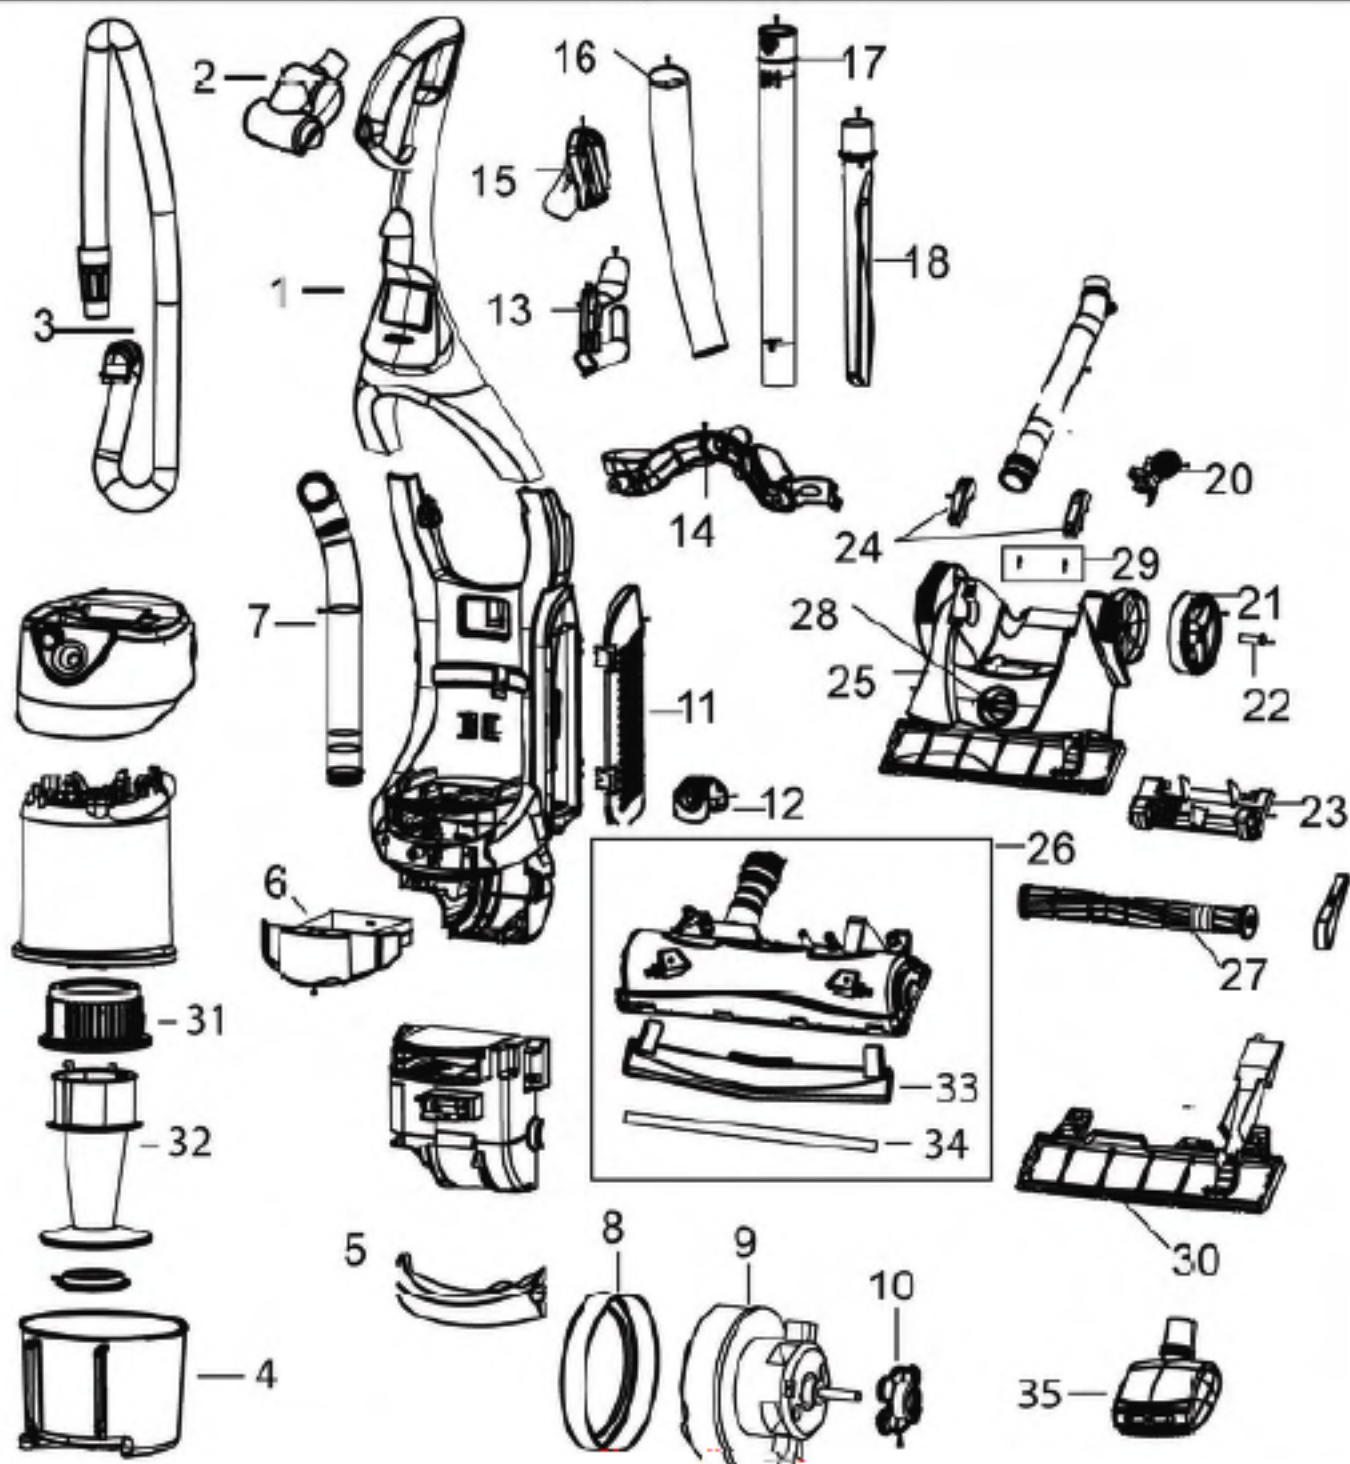

Pet Hair Eraser

Model 3920

PET HAIR ERASER

Model 3920

KEY	PART NO	DESCRIPTION	KEY	PART NO	DESCRIPTION
1	2037131	HANDLE ASSY-BLACK PEARL	XX	2036719	POWER SWITCH
2	2031399	TURBOBRUSH - PET	XX	2031297	LIGHT BULB
3	2032304	TWIST AND SNAP HOSE ASSY	XX	2032319	POWER CORD 35FT.
4	2032414	DIRT CUP	XX	1104002	USERS GUIDE
5	2032334	WINDOW LAMP			
6	2032335	PRE MOTOR FILTER TRAY			
7	2032358	CONNECTOR HOSE			
8	2032323	CUSHION-MOTOR F			
9	2032320	MOTOR-FAN AC			
10	2032324	SUPPORT MOTOR			
11	2032317	POST MOTOR FILTER GRILLE			
12	2032308	HOSE CLIP			
13	2032307	HOSE CLIP-UPPER			
14	2032306	HOSE AND CORD ASSY.			
15	2031228	UPHOLSTERY TOOL			
16	2032303	CURVED HOSE			
17	2031022	EXTENSION WAND			
18	2031063	CREVICE TOOL			
20	2032347	LEVER RELEASE			
21	2032346	WHEEL			
22	2032349	SHAFT WHEEL			
23	2032351	H/A ASSY BODY			
24	2032350	NECK BRUSH			
25	2037132	COVER BRUSH - BLACK PEARL			
26	2037133	CASE DRUM ASSY			
27	2032305	DRUM BRUSH ASSY.			
28	2032348	H/A KNOB			
29	2032376	E-RINGS			
30	2032374	ACCESS PLATE			
31	2032388	UPPER LOUVERS			
32	2032372	INNER CYCLONE			
33	2037134	COVER, PET HAIR LIFTER			
34	2037130	PET HAIR ERASER			
35	2031368	PET CONTOUR TOOL			
XX	3290	PRE MOTOR FILTER- STYLE 14			
XX	3091	HEPA POST MOTOR FILTER- -STYLE 8/14			
XX	2031093	STYLE 7/9/10 BELT			