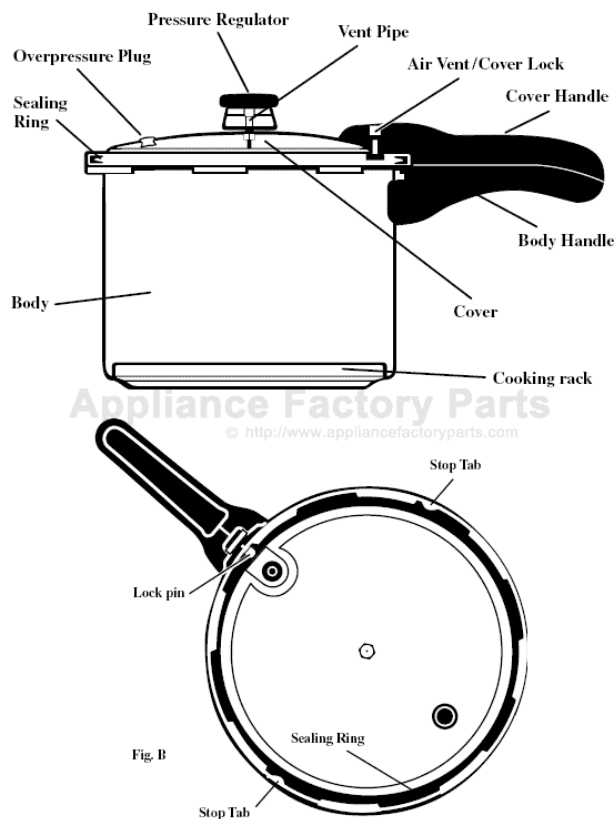

[Find Your PRESTO Pressure Cooker Parts - Select From 250 Models](#)

----- Manual continues below -----