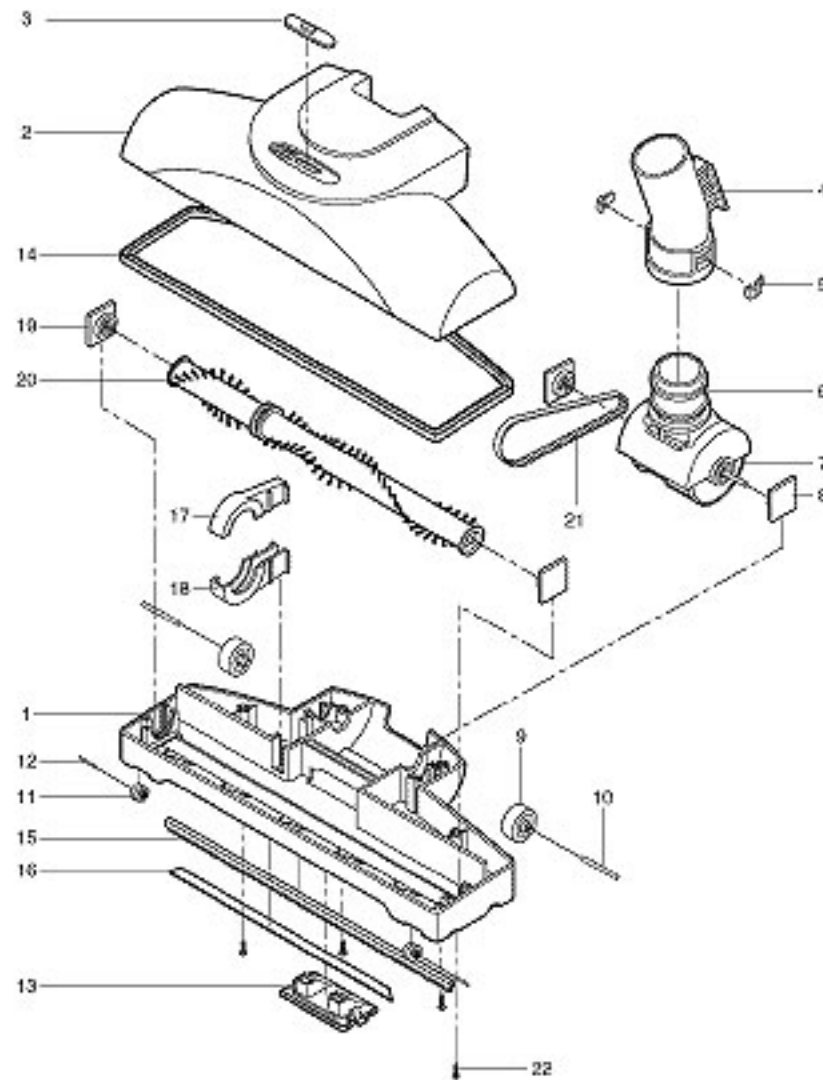

HOSE AND ATTACHMENTS PARTS

Illus. No.	Part No.	DESCRIPTION	Illus. No.	Part No.	DESCRIPTION	Illus. No.	Part No.	DESCRIPTION
1	5214FI1324X	Hose Ass'y	7	4932FI2390Z	Hose	13	5201FI2475C	Telescopic Wand
2	4940FI3431A	Slide Knob	8	5200FI2357M	Fitting Pipe	14	5249FI1280E	Floor Nozzle
3	9500FI3690H	Switch Board	9	4123028A	Hook Spring			
4	1TPL0302418	Screw 3 x 8	10	3123013J	Fitting Hook			
5	3550FI1713G	Handle Cover	11	3550FI2358J	F/Pipe Cover			
6	3650FI1474F	Grip Handle	12	1TPL0302418	Screw 3 x 8			

PARTS LIST

AIR-TURBINE BRUSH NOZZLE PARTS

For Model : 721.24195400

Illus. No.	Part No.	DESCRIPTION	Illus. No.	Part No.	DESCRIPTION	Illus. No.	Part No.	DESCRIPTION
1	8040F11502B	Nozzle Base	9	4581F13001A	Roller assy	17	3740F13712A	Protector(Mech)Belt
2	3550F11637B	Nozzle Cover	10	4370F13669A	Shaft	18	3740F13711A	Protector(Mech)Belt
3	4940F13738A	Pile Adjustment	11	4581F13002A	Roller assy	19	4280F13004A	Bearing Ball
4	5200F12497B	Suction Pipe	12	4370F13670A	Shaft	20	5973F12001A	Brush
5	1KZZF13001B	Key	13	3550F12540B	Cover Flow	21	4400F13349A	Belt
6	4930F12452B	Suction Pipe Holder	14	4820F12399B	Nozzle Bumper	22	1TPL0403116	Screw 4 x 16
7	5901F12001A	Fan Assembly	15	5982F12001A	Sweeper			
8	4280F13003A	Bearing Ball	16	4793F13709A	Felt			