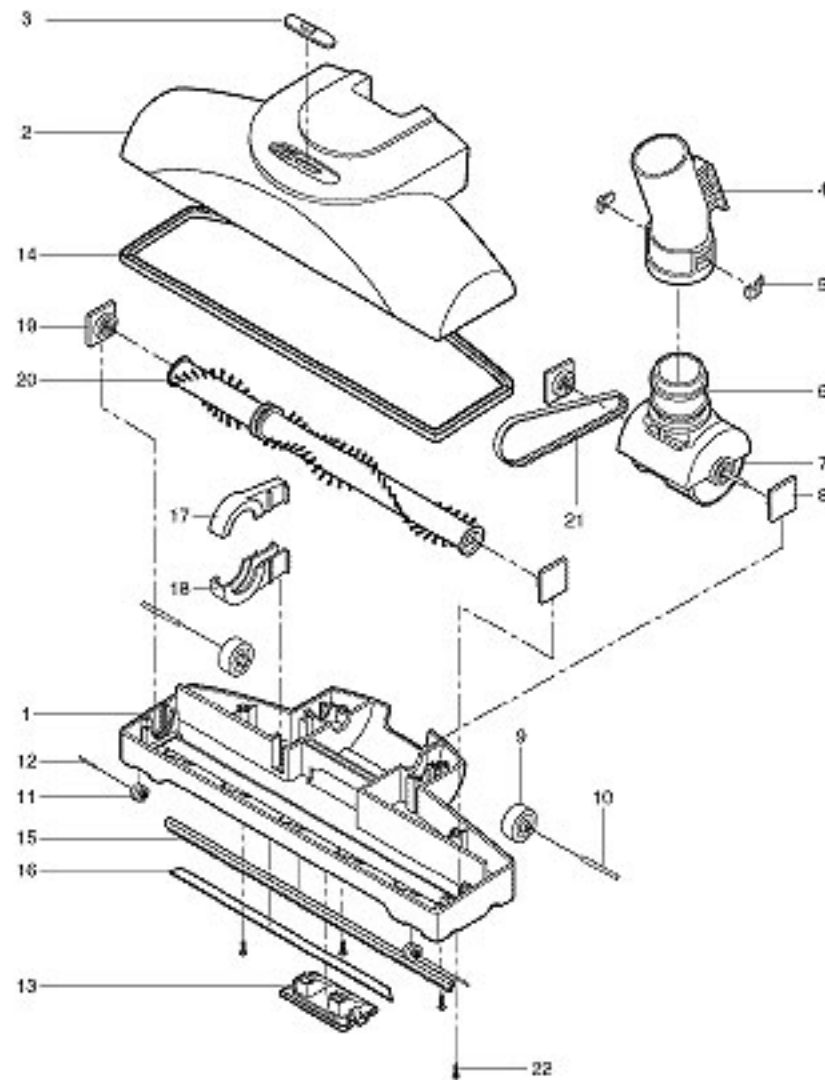

PARTS LIST

AIR-TURBINE BRUSH NOZZLE PARTS

For Model : 721.24195400

Illus. No.	Part No.	DESCRIPTION	Illus. No.	Part No.	DESCRIPTION	Illus. No.	Part No.	DESCRIPTION
1	8040F11502B	Nozzle Base	9	4581F13001A	Roller assy	17	3740F13712A	Protector(Mech)Belt
2	3550F11637B	Nozzle Cover	10	4370F13669A	Shaft	18	3740F13711A	Protector(Mech)Belt
3	4940F13738A	Pile Adjustment	11	4581F13002A	Roller assy	19	4280F13004A	Bearing Ball
4	5200F12497B	Suction Pipe	12	4370F13670A	Shaft	20	5973F12001A	Brush
5	1KZZF13001B	Key	13	3550F12540B	Cover Flow	21	4400F13349A	Belt
6	4930F12452B	Suction Pipe Holder	14	4820F12399B	Nozzle Bumper	22	1TPL0403116	Screw 4 x 16
7	5901F12001A	Fan Assembly	15	5982F12001A	Sweeper			
8	4280F13003A	Bearing Ball	16	4793F13709A	Felt