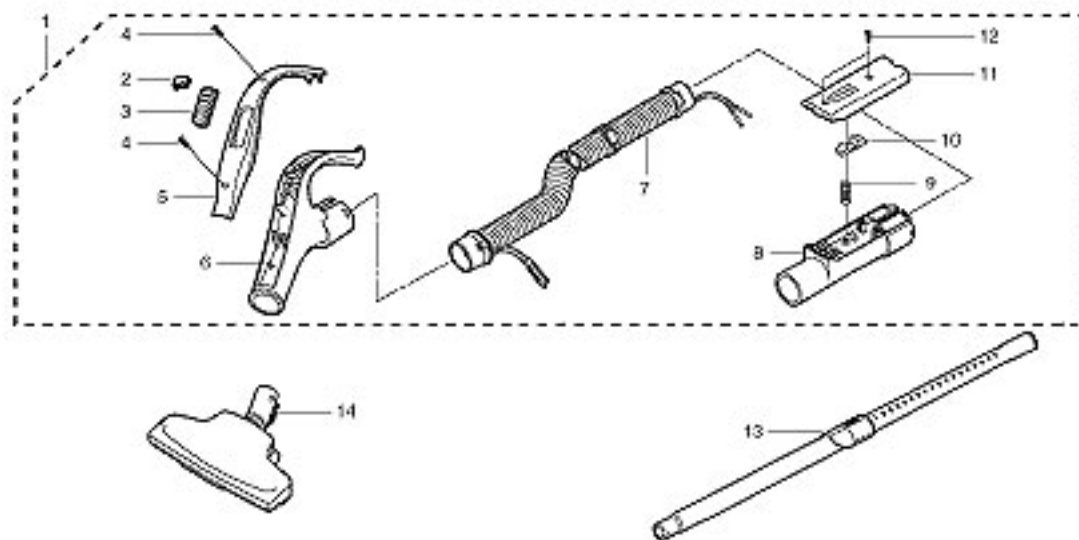

HOSE AND ATTACHMENTS PARTS

Illus. No.	Part No.	DESCRIPTION	Illus. No.	Part No.	DESCRIPTION	Illus. No.	Part No.	DESCRIPTION
1	5214FI1324X	Hose Ass'y	7	4932FI2390Z	Hose	13	5201FI2475C	Telescopic Wand
2	4940FI3431A	Slide Knob	8	5200FI2357M	Fitting Pipe	14	5249FI1280E	Floor Nozzle
3	9500FI3690H	Switch Board	9	4123028A	Hook Spring			
4	1TPL0302418	Screw 3 x 8	10	3123013J	Fitting Hook			
5	3550FI1713G	Handle Cover	11	3550FI2358J	F/Pipe Cover			
6	3650FI1474F	Grip Handle	12	1TPL0302418	Screw 3 x 8