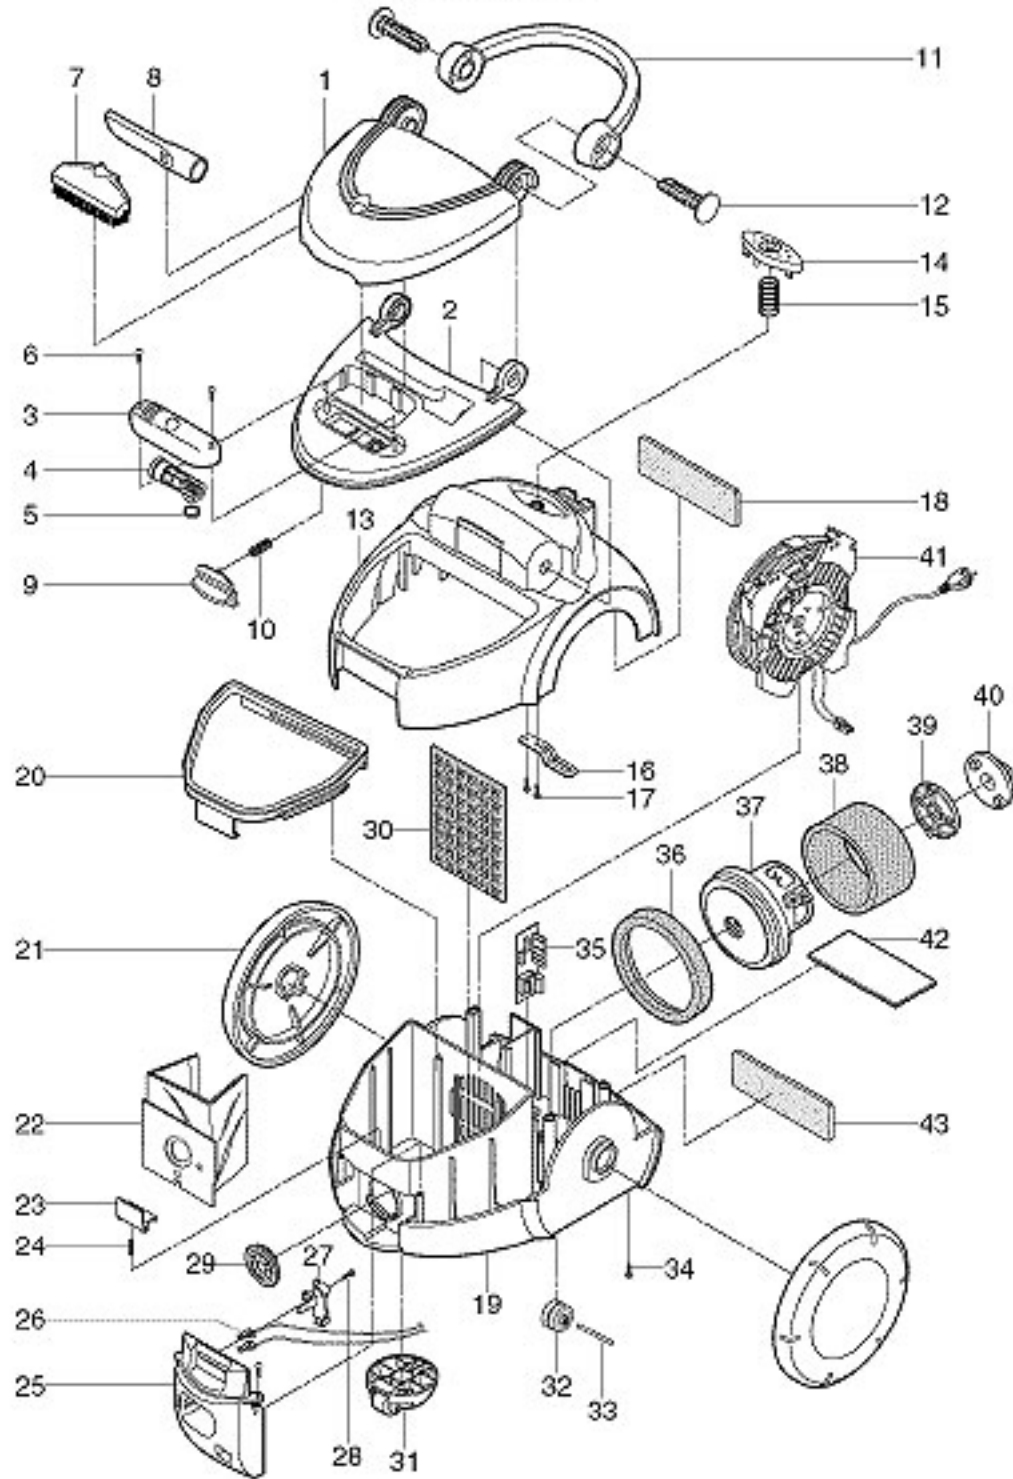

PARTS LIST

VACUUM CLEANER PARTS

For Model : 721.24195400

PARTS LIST

VACUUM CLEANER PARTS

For Model : 721.24195400

Illust. No.	Part No.	DESCRIPTION	Illust. No.	Part No.	DESCRIPTION	Illust. No.	Part No.	DESCRIPTION
1	3550FI1759A	Accessory Cover	18	5230FI3558B	Exhaust Filter	35	8871FX2130G	PWB Ass'y
2	3650FI1758A	Filter Cover	19	3040FI1525A	Body Base	36	3920FI3960A	Motor Mount Packing
3	3650FI3868A	Indicator Cover	20	3820FI1299A	Dust Seal Packing	37	4681FI2373G	Motor
4	3123019L	Indicator	21	4661FI1008A	Wheel Ass'y	38	3940FI3646A	Absorbing Sponge
5	4036FI4074A	Indicator Seal	22	*5231FI2390J	Dust Bag	39	4980FI3702A	Motor Supporter
6	1TPL0302418	Screw 3 x 8	23	4480FI3752A	Filter Setting Hook	40	3920FI3746A	Motor Seal Packing
7	5203FI2071A	Dust Brush Ass'y	24	4123017A	Filter Setting Hook Spring	41	4687FI1468H	Cord Winding Ass'y
8	5058FI3593A	Crevice Tool	25	3550FI1756B	Front Cover	42	5230FI3557C	Exhaust Filter
9	4026FI3691A	Latch	26	3123036G	Terminal Plug Ass'y	43	3940FI3311B	Exhaust Sponge
10	4970FI4260A	Latch Spring	27	3123006L	Terminal Supporter	Following Parts Not Illustrated		
11	3650FI2422A	Handle	28	1TPL0402818	Screw 4 x 12			
12	4370FI3678A	Handle Shell	29	4036FI3036A	Terminal Packing	3828FI3849A	Manual, Owner's	
13	3550FI1757A	Body Cover	30	5230FI3248F	Motor Safety Filter	*5231FI2390J	Dust Bag	
14	5020FI3808A	Cord Winding Button	31	4441FI3600D	Caster Ass'y	* Available At Any Sears Store.		
15	4170024A	Cord Winding Spring	32	4122017A	Roller			
16	4510FI2441A	Cord Winding Lever	33	4122094A	Roller Shaft			
17	1TPL0402818	Screw 4 x 12	34	1TPL0403318	Screw 4 x 20			