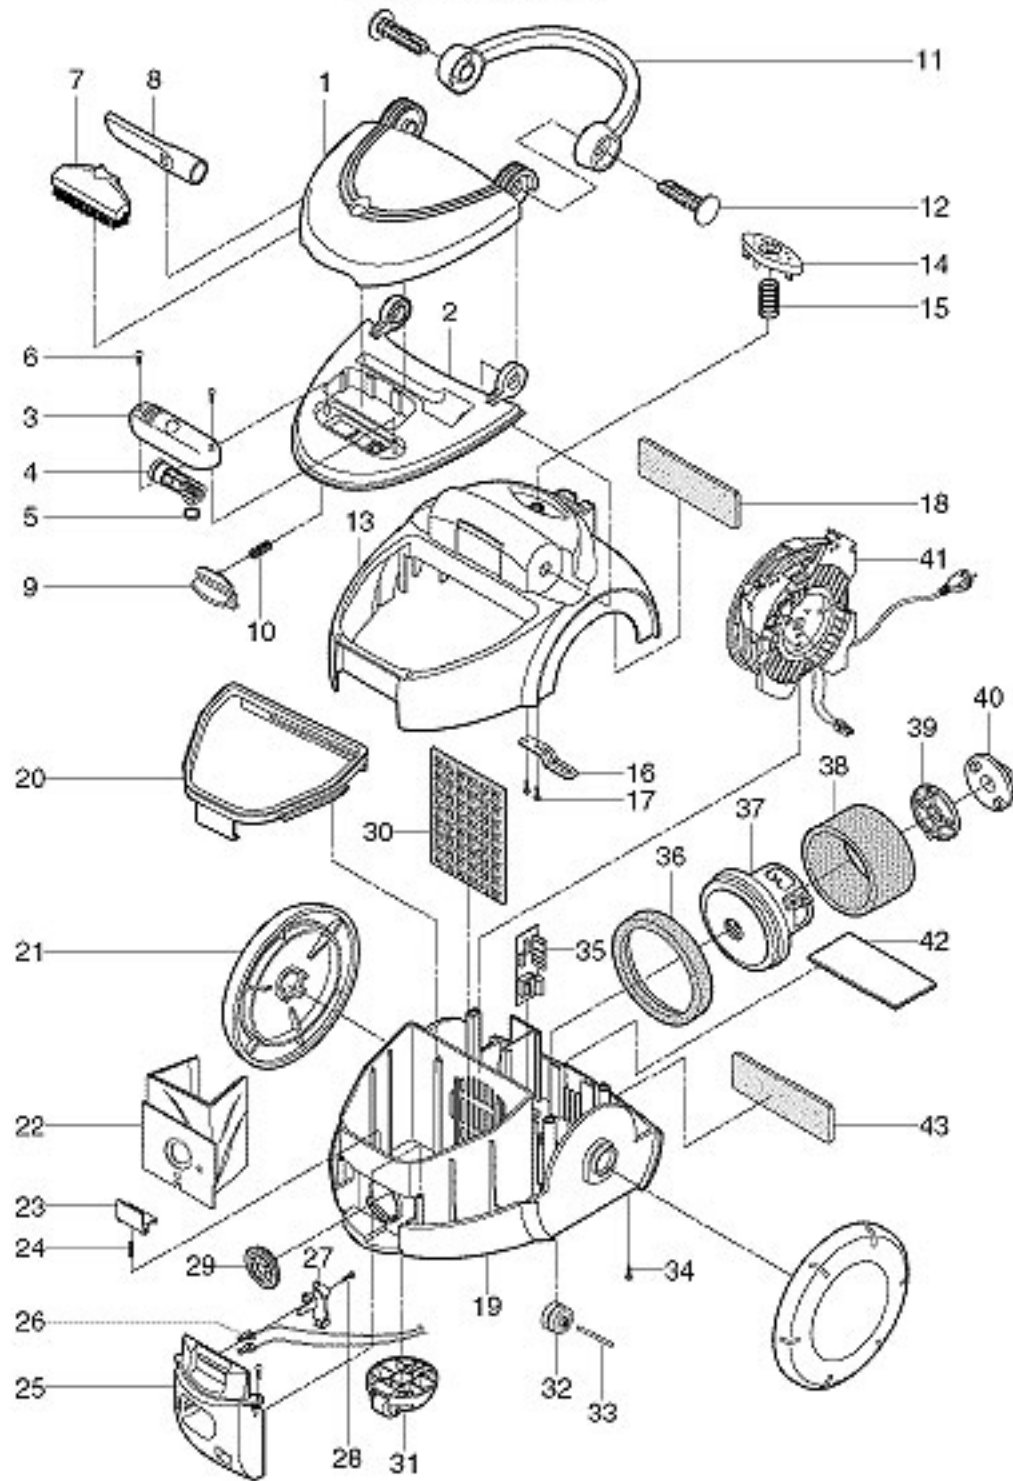

## PARTS LIST

### VACUUM CLEANER PARTS

For Model : 721.24195400

Illust. No.	Part No.	DESCRIPTION	Illust. No.	Part No.	DESCRIPTION	Illust. No.	Part No.	DESCRIPTION
1	3550FI1759A	Accessory Cover	18	5230FI3558B	Exhaust Filter	35	8871FX2130G	PWB Ass'y
2	3650FI1758A	Filter Cover	19	3040FI1525A	Body Base	36	3920FI3960A	Motor Mount Packing
3	3650FI3968A	Indicator Cover	20	3820FI1299A	Dust Seal Packing	37	4681FI2373G	Motor
4	3123019L	Indicator	21	4661FI1008A	Wheel Ass'y	38	3940FI3646A	Absorbing Sponge
5	4036FI4074A	Indicator Seal	22	*5231FI2390J	Dust Bag	39	4980FI3702A	Motor Supporter
6	1TPL0302418	Screw 3 x 8	23	4480FI3752A	Filter Setting Hook	40	3920FI3746A	Motor Seal Packing
7	5203FI2071A	Dust Brush Ass'y	24	4123017A	Filter Setting Hook Spring	41	4687FI1468H	Cord Winding Ass'y
8	5058FI3593A	Crevice Tool	25	3550FI1756B	Front Cover	42	5230FI3557C	Exhaust Filter
9	4026FI3691A	Latch	26	3123039G	Terminal Plug Ass'y	43	3940FI3311B	Exhaust Sponge
10	4970FI4260A	Latch Spring	27	3123006L	Terminal Supporter	<b>Following Parts Not Illustrated</b>		
11	3650FI2422A	Handle	28	1TPL0402818	Screw 4 x 12			
12	4370FI3678A	Handle Shell	29	4036FI3036A	Terminal Packing	3828FI3849A	Manual, Owner's	
13	3550FI1757A	Body Cover	30	5230FI3248F	Motor Safety Filter	*5231FI2390J	Dust Bag	
14	5020FI3908A	Cord Winding Button	31	4441FI3600D	Caster Ass'y	* Available At Any Sears Store.		
15	4170024A	Cord Winding Spring	32	4122017A	Roller			
16	4510FI2441A	Cord Winding Lever	33	4122094A	Roller Shaft			
17	1TPL0402818	Screw 4 x 12	34	1TPL0403318	Screw 4 x 20			