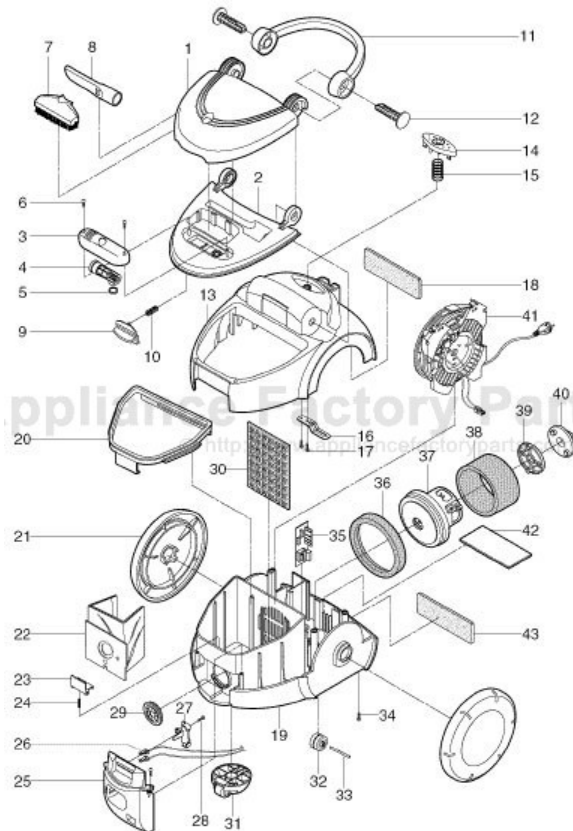

[Find Your Kenmore Vacuum Cleaner Parts - Select From 746 Models](#)

----- Manual continues below -----