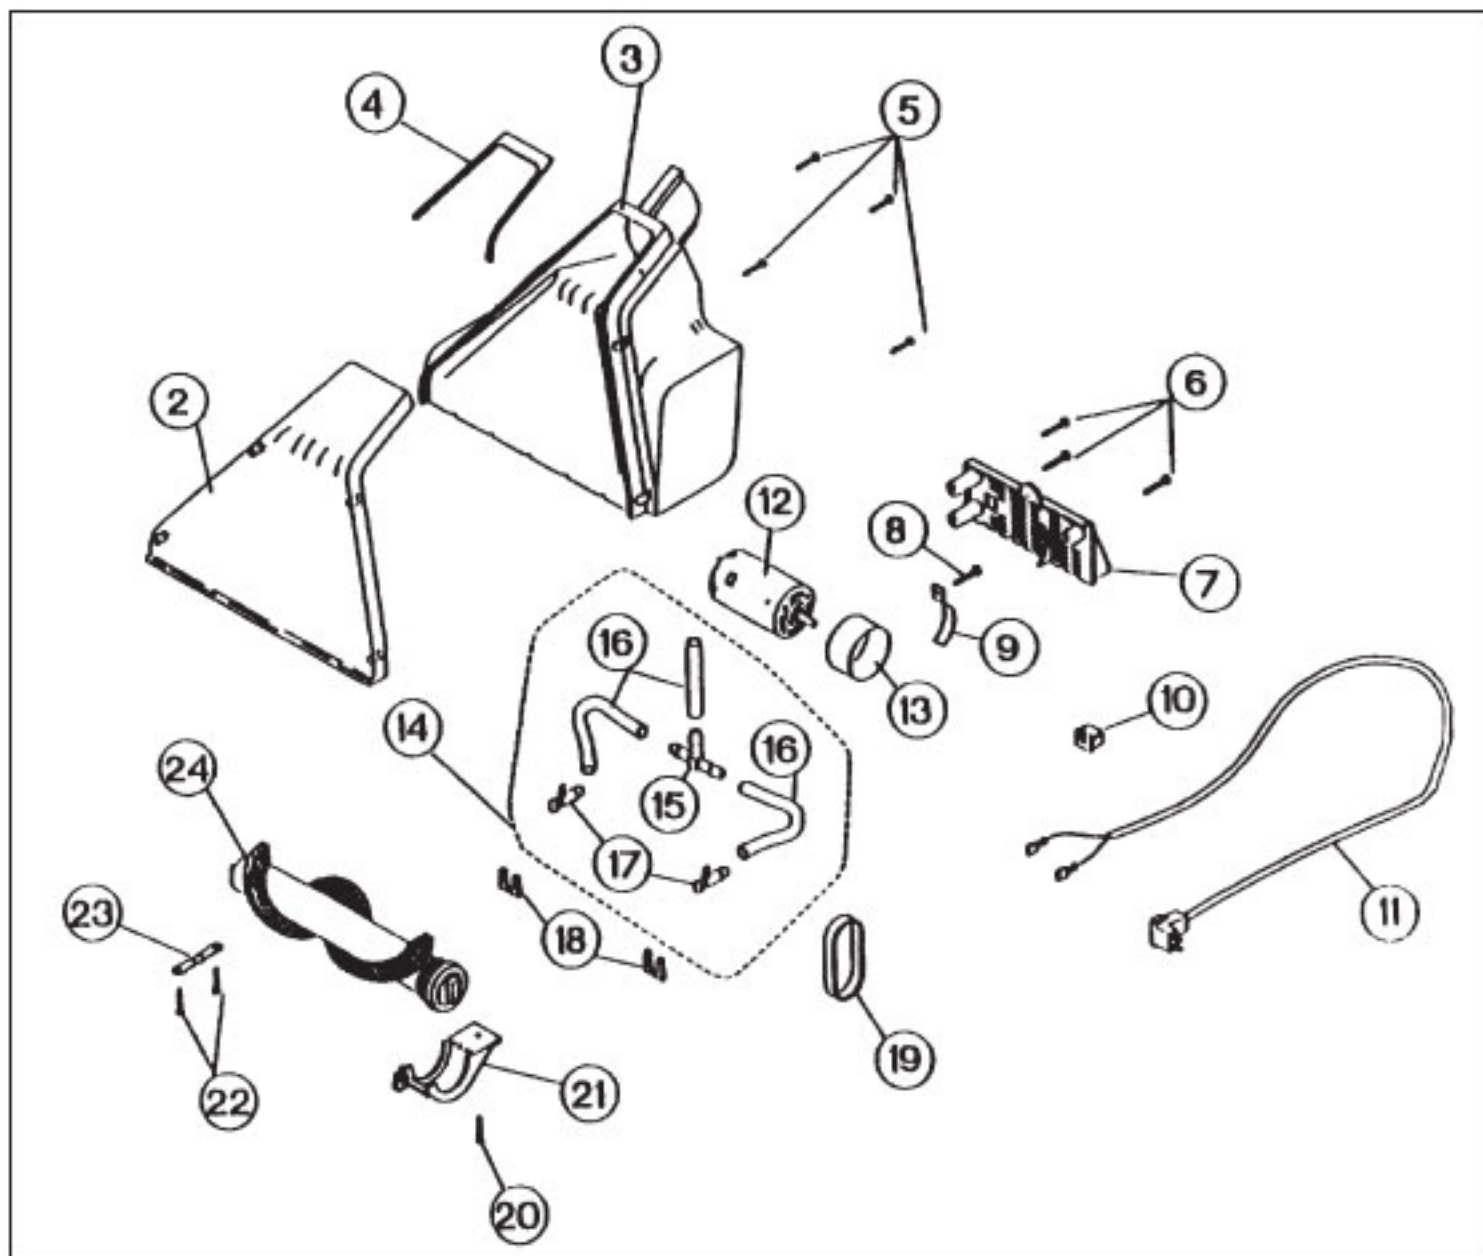

KEY	PART NO.	DESCRIPTION	KEY	PART NO.	DESCRIPTION
	NLA	Floor Nozzle Ass'y	13	O-5274101	Motor Insulation
2	O-52600020329	Nozzle Cover	14	NLA	"T" Connector & Tubing Ass'y
3	O-095307801	Rear Nozzle	15	O-5271401	"T" Connector
4	NLA	Nozzle Gasket	16	O-5260601	Tubing
5	O-030041323	Screw, Top Cover to Nozzle Body	17	O-52605010327	Spray Tip
6	O-03754	Screw, Motor Cover	18	O-5261401	Spray Tip Clip
7	O-52602010384	Motor Cover	19	O-2661001	Belt
8	O-03754	Screw, Motor Clamp	20	O-030041323	Screw, Belt Cover
9	O-2662601	Motor Clamp	21	O-52601010384	Belt Cover
10	O-030041401	Strain Relief	22	O-030041323	Screw, Dowel Clamp
11	O-5261002	Power Cord	23	O-5260301	Dowel Clamp
12	O-5260901	Nozzle Motor	24	NLA	Brushroll

KEY	PART NO.	DESCRIPTION
40	O-52360P10384	Hose 10'
41	O-5245901	Tube XLS465, XLS465Q
42	O-52436P1	"T" Connector XLS465, XLS465Q
43	O-5245701	Bottle Dock Tube
44	O-053690029	Motor / Separator Gasket
45	O-03819	Screw
46	O-5293601	Wire Harness, Female
47	O-52961010384	Switch Plate
48	O-56948010384	Cord Hook
50	O-5298102	Main Motor
51	O-52927010384	Tank Cap
52	O-5274201	Receptacle Gasket
53	O-5267901	O-Ring
54	O-53312010419	Detergent Control Knob XLS700, XLS700Q
	O-5331301	Detergent Control Valve XLS700, XLS700Q
55	O-53311010384	Squeegee XLS700, XLS700Q
56	O-030041323	Screw
57	O-52384P10327	Upholstery Nozzle Brush
58	O-5254201	Spring, Upholstery Trigger
59	O-52716020327	Spray Tip
60	O-52424P20419	Trigger
61	O-5254301	Pinch Tube
62	O-030042401	Hose Clamp
63	O-030041023	Screw
64	O-095294001	Upholstery Nozzle Ass'y w/ Hose
	O-5309403	Owner's Manual XLS465, XLS465Q
	O-5332001	Owner's Manual XLS700, XLS700Q
	O-4003203	Carpet Shampoo Cartridge 2 Pk
	O-4003303	Upholstery Shampoo Cartridge 2 Pk