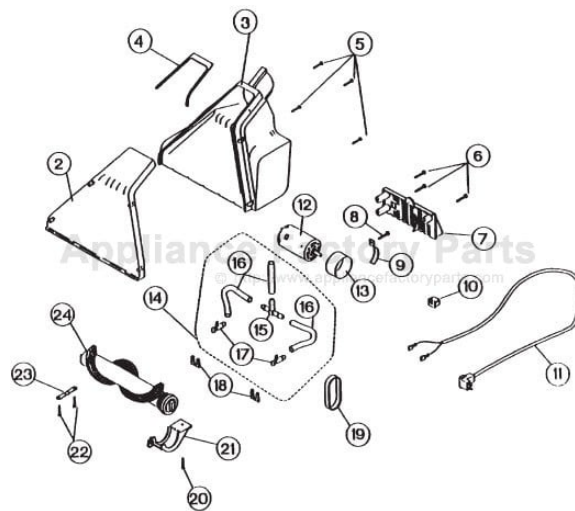

[Find Your Oreck Vacuum Cleaner Parts - Select From 249 Models](#)

----- Manual continues below part list -----