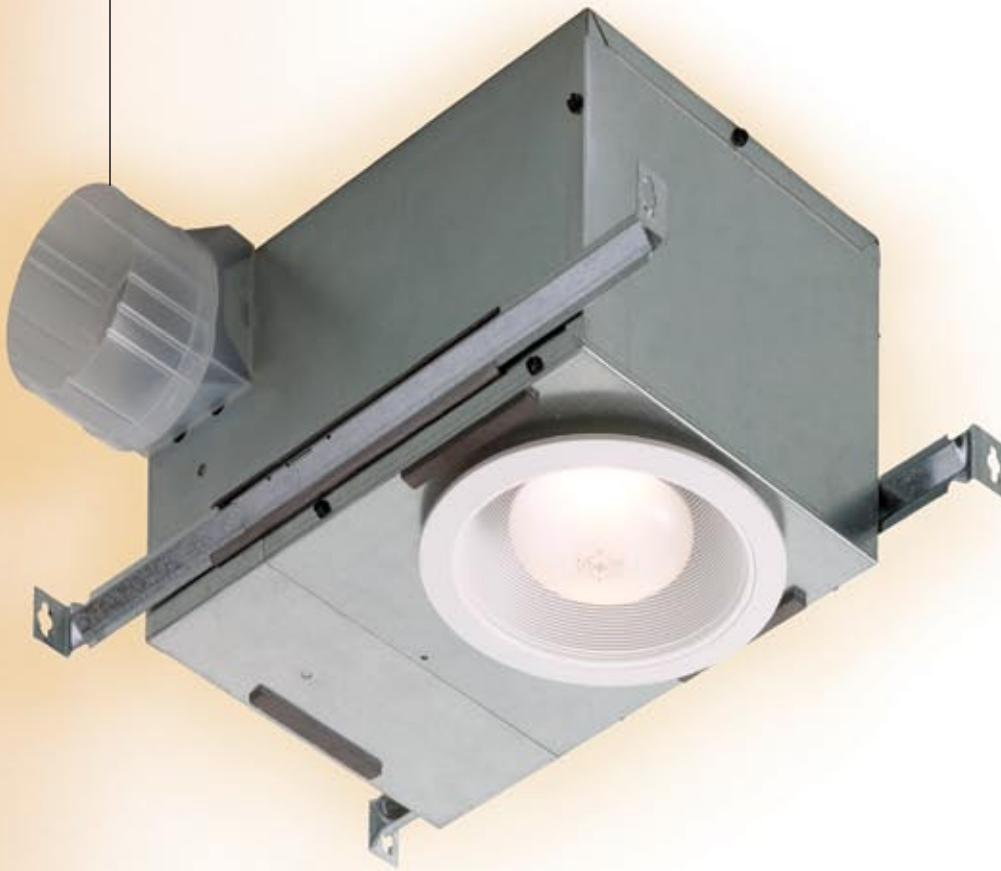

BROAN[®]

**You'd never know it's a fan,
and that's the point.**

Once you find it, it's easy to see what makes our new fan light unique. After all, it's the only recessed light that features powerful ventilation, yet matches other recessed lighting fixtures. It's the ideal solution for keeping any room in your home fresh and comfortable. To see what you've been missing, contact Broan at 1-800-558-1711 for a distributor near you, or visit www.Broan.com.

It's the quiet fan light that's at home in any room.

Presenting the recessed fan light from Broan.

Recessed lights are popular lighting solutions. But Broan took it a step further by incorporating powerful ventilation in the same design. Our new fan lights disappear into the ceiling with other recessed lights, so they are practical decorating solutions for any room in the house. In the bath they control humidity, and in a utility room, kitchen, media room or high-traffic family room they keep the air fresh and comfortable.

- High efficiency centrifugal fan delivers 70 CFM at 1.5 sones
- Trim matched to designs of major recessed light manufacturers
- Multiple units can easily be used in larger rooms
- All models are UL Listed for use over bathtubs or showers when connected to a GFCI protected branch circuit. Model 744 also requires a PAR30L or PAR30LN type bulb.
- 6-7/8" high housing appropriate for new construction and 2" x 8" ceiling joists
- 4" round duct connector
- Not for use over cooking surfaces
- Optional wall control switches available
- Type IC, sealed housing

Model 744 & 744FL

Model	CFM	Sones	Lighting	Bulb Type	Energy Star	Ducting
744	70	1.5	75 W	R30 or BR30	—	4"
744FL*	70	1.5	14 W Fluor.	R30		4"

Energy Star fans use 65% less energy, on average, than standard models and may qualify for local utility rebates.