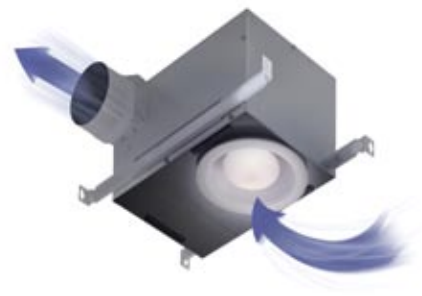

BROAN[®]

**You'd never know it's a fan,
and that's the point.**

Once you find it, it's easy to see what makes our new fan light unique. After all, it's the only recessed light that features powerful ventilation, yet matches other recessed lighting fixtures. It's the ideal solution for keeping any room in your home fresh and comfortable. To see what you've been missing, contact Broan at 1-800-558-1711 for a distributor near you, or visit www.Broan.com.

It's the quiet fan light that's at home in any room.

Presenting the recessed fan light from Broan.

Recessed lights are popular lighting solutions. But Broan took it a step further by incorporating powerful ventilation in the same design. Our new fan lights disappear into the ceiling with other recessed lights, so they are practical decorating solutions for any room in the house. In the bath they control humidity, and in a utility room, kitchen, media room or high-traffic family room they keep the air fresh and comfortable.

- High efficiency centrifugal fan delivers 70 CFM at 1.5 sones
- Trim matched to designs of major recessed light manufacturers
- Multiple units can easily be used in larger rooms
- All models are UL Listed for use over bathtubs or showers when connected to a GFCI protected branch circuit. Model 744 also requires a PAR30L or PAR30LN type bulb.
- 6-7/8" high housing appropriate for new construction and 2" x 8" ceiling joists
- 4" round duct connector
- Not for use over cooking surfaces
- Optional wall control switches available
- Type IC, sealed housing