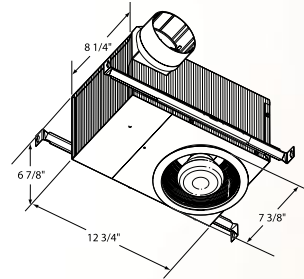

- High efficiency centrifugal fan delivers 70 CFM at 1.5 sones
- Trim matched to designs of major recessed light manufacturers
- Multiple units can easily be used in larger rooms
- All models are UL Listed for use over bathtubs or showers when connected to a GFCI protected branch circuit. Model 744 also requires a PAR30L or PAR30LN type bulb.
- 6-7/8" high housing appropriate for new construction and 2" x 8" ceiling joists
- 4" round duct connector
- Not for use over cooking surfaces
- Optional wall control switches available
- Type IC, sealed housing

Model 744 & 744FL

Model	CFM	Sones	Lighting	Bulb Type	Energy Star	Ducting
744	70	1.5	75 W	R30 or BR30	—	4"
744FL*	70	1.5	14 W Fluor.	R30		4"

Energy Star fans use 65% less energy, on average, than standard models and may qualify for local utility rebates.

*Fluorescent lighting, Title 24-compliant.

BROAN®

www.Broan.com

Broan-NuTone, LLC, 926 W. State Street, Hartford, WI 53027 • 800-558-1711
In Canada call 888-882-7626