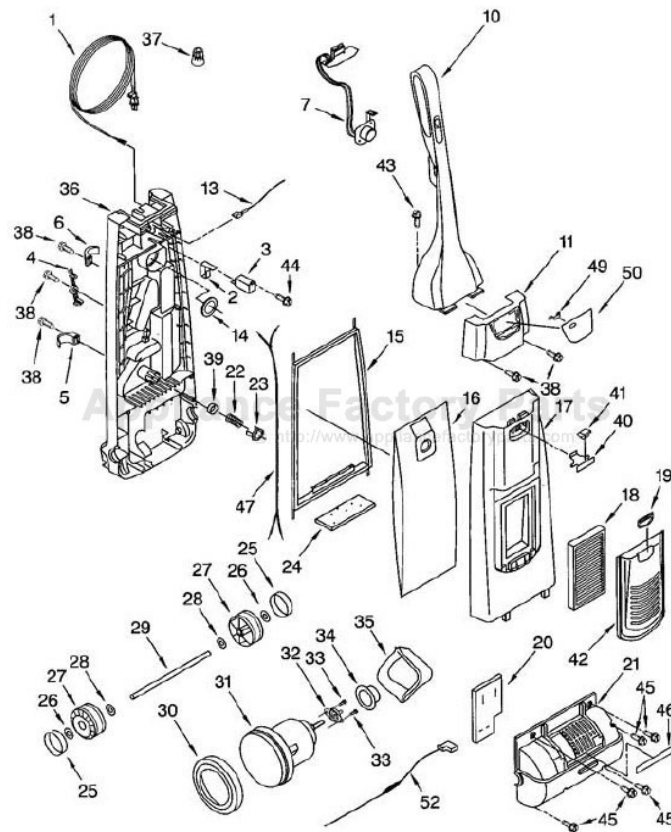

[Find Your Kenmore Vacuum Cleaner Parts - Select From 746 Models](#)

----- Manual continues below part list -----