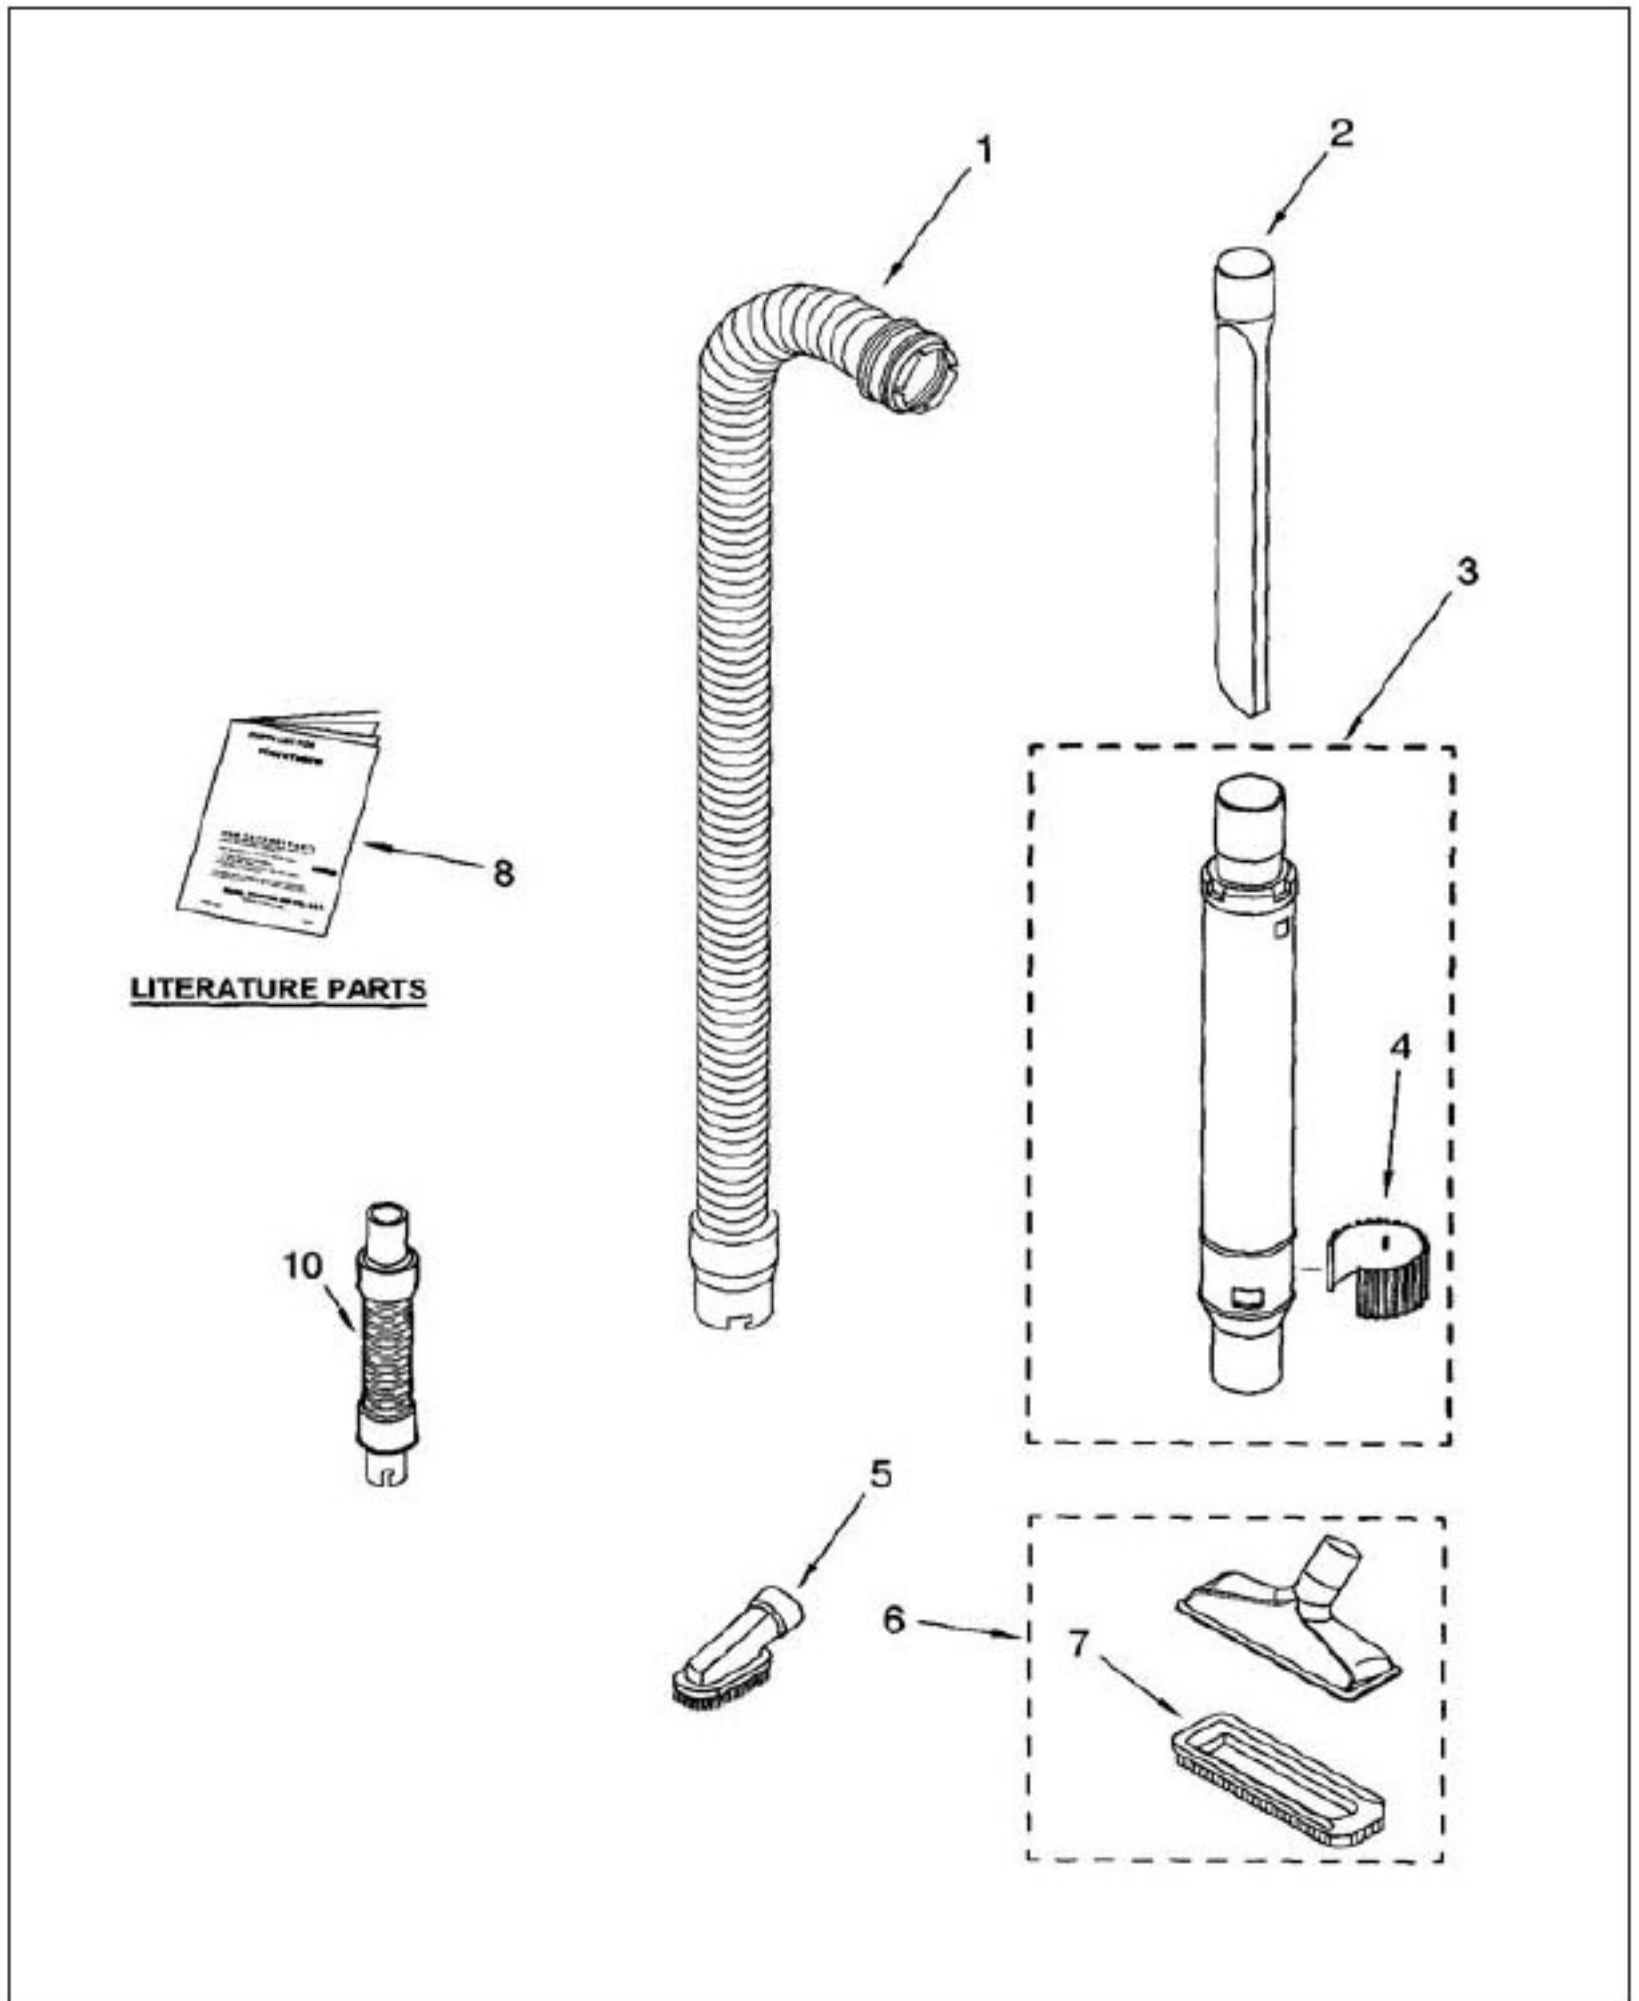

KENMORE Original & Replacement

UPRIGHT VACUUM Model 116.33612300

Original & Replacement **KENMORE**
UPRIGHT VACUUM Model 116.33612300

KEY	PART NO.	DESCRIPTION
1	KE-4370401	Hose, flexible
2	KE-4368684	Tool, crevice *sears no. 20-52631
3	KE-4369868	Wand, telescopic
4	KE-4368996	Regulatory, suction
5	KE-4368681	Brush, combination
6	KE-4368609	Brush ,combination
7	KE-4368610	Holder, brush
10	KE-8191834	Hose unit

NLA = No Longer Available