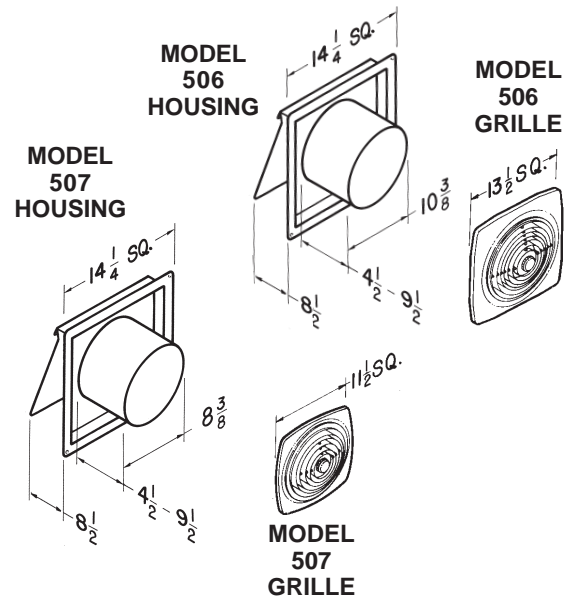

TYPICAL SPECIFICATION

Ventilator shall be Broan Model 506 (Model 507).

Ventilator shall have steel housing finished with electrically-bonded epoxy paint. Grille to be white polymeric.

Motor assembly shall be removable and permanently lubricated. RPM shall not exceed 1625 (Model 506), (2050 RPM – Model 507).

Air delivery shall be no less than 470 CFM and sound levels no greater than 8.0 Sones (Model 506) (250 CFM and 7.0 Sones – Model 507). All air and sound ratings shall be certified by HVI. Units shall be U.L. listed.