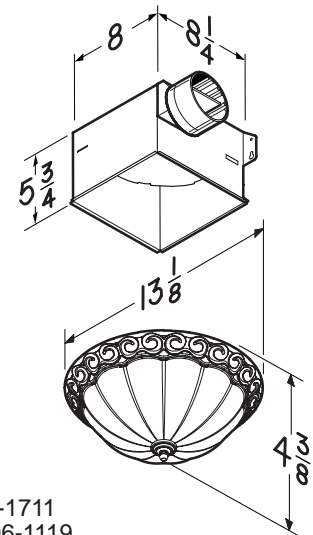

TYPICAL SPECIFICATION

Ventilation Fan with Decorative Light Fixture shall be Broan Model 764BN (764RB) (764WH).

Unit shall have galvanized steel housing with dual integral mounting brackets. It shall be ducted to a roof or wall cap.

Blower assembly shall be removable and have a permanently lubricated motor.

Light fixture assembly shall be plug-in, removable and include:

- a white alabaster glass shade and a corrosion-resistant base with brushed nickel finish (764BN).
- an ivory alabaster glass shade and a corrosion-resistant base with oil-rubbed bronze finish (764RB).
- a white alabaster glass shade and a corrosion-resistant base with white finish (764WH).

Lamps shall be two 60 Watt maximum, B10 type, candelabra bulbs.

Air delivery to be no less than 80 cfm and sound level no greater than 2.5 sones. Air and sound ratings shall be certified by HVI.

Unit shall be U.L. Listed for use in insulated ceilings (Type I.C.)

HVI-2100 CERTIFIED RATINGS comply with new testing technologies and procedures prescribed by the Home Ventilating Institute, for off-the-shelf products, as they are available to consumers. Product performance is rated at 0.1 in. static pressure, based on tests conducted in a state-of-the-art test laboratory. Sones are a measure of humanly-perceived loudness, based on laboratory measurements.