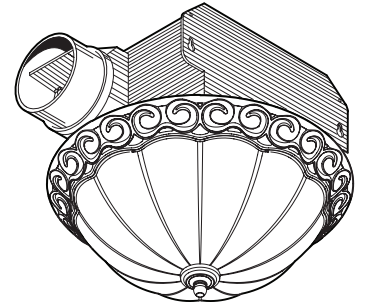

----- Manual continues below part list -----

Available Replacement Parts for BROAN 764RB

[s99527180](#)

SRV GLOBE F/764 WHITE ALABASTER

MODELS 764BN, 764RB, 764WH VENTILATION FAN WITH DECORATIVE LIGHT FIXTURE

DESCRIPTION

LIGHT FIXTURE:

- Corrosion resistant Brushed Nickel finish with White Alabaster glass shade (764BN)
- Corrosion resistant Oil-Rubbed Bronze finish with Ivory Alabaster glass shade (764RB)
- Corrosion resistant White finish with White Alabaster glass shade (764WH)
- Close mount design
- Uses two 60 Watt maximum, B10 type, candelabra bulbs. Bulbs not included.
- Vent opening in fixture base for exhaust fan
- Light fixture assembly is plug-in and removable