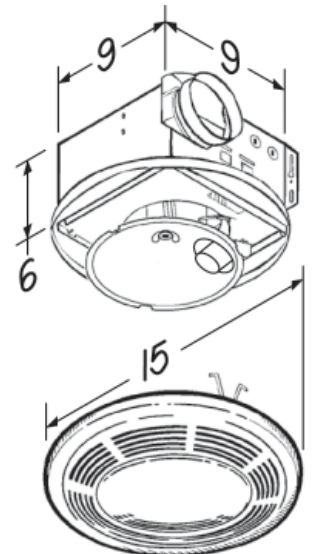

TYPICAL SPECIFICATION

Fan-Light Combination shall be Broan Model 751. Housing shall be galvanized steel, measuring 9" x 9" x 6" and connect to 4" diameter duct. Motor must be designed for continuous duty and be thermally protected. Grille to be white-finished, polymeric with removable glass light lens. Air delivery shall be no less than 100 CFM and sound level no greater than 3.5 sones. Air and sound ratings shall be certified by HVI. Fan-Light Combination to be U.L. listed.

Overall height of grille / lens = 1⁵/₈"