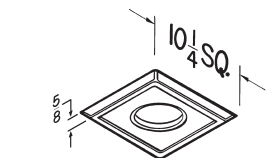

Model 162

REFERENCE	QTY.	REMARKS	Project
			Location
			Architect
			Engineer
			Contractor
			Submitted by Date