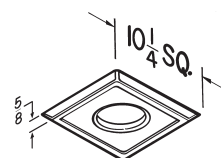

MODELS 161 & 162 INFRARED BULB HEATERS

Silent warmth and the choice of added ventilation in a compact design.

FEATURES

- White-white polymeric grille
- Sturdy steel housing
- Adjustable mounting brackets that span up to 24"
- Housing can be adjusted vertically after ceiling is finished
- Uses 250W BR40-size infrared bulb (not included)
- May be used with the following Broan controls:
  - Model 59W/V, 60-Minute Time Control
  - Model 61W/V, 15-Minute Time Control
  - Model 63W/V, 60-Minute Time Control w/ Toggle Switch
  - Model 64W/V, Heater-Fan Control w/Off Delay
  - Model 68W/V, Two-Function Control (Model 162 only)

MODEL 162 BULB HEATER/FAN ONLY:

- Plug-in, permanently lubricated motor
- Quiet, polymeric blower wheel
- Polymeric damper/duct connector with 1-5/8" long tapered sleeve and no metallic clatter
- Heat and Vent functions may be controlled separately or in combination
- Model 162 suitable for use in insulated ceilings (Type I.C.)
- **Model 162H:** Rough-in housing for Model 162F. Packed 4 per carton.
- **Model 162F:** Finish assembly for Model 162H. Packed 4 per carton.

SPECIFICATIONS

MODEL	VOLTS	AMPS	WATTS*	SONES	CFM	DUCT
161	120	2.1	250**	----	----	----
162	120	2.5	300**	3.5	70	4" Round

* Total Connected Load

** BR40-size Infrared Bulbs. Use house wiring rated 75°C min. for Model 161, 60°C min. for Model 162.

HVI-2100 CERTIFIED RATINGS comply with new testing technologies and procedures prescribed by the Home Ventilating Institute, for off-the-shelf products, as they are available to consumers. Product performance is rated at 0.1 in. static pressure, based on tests conducted in AMCA's state-of-the-art test laboratory. Sones are a measure of humanly-perceived loudness, based on laboratory measurements.