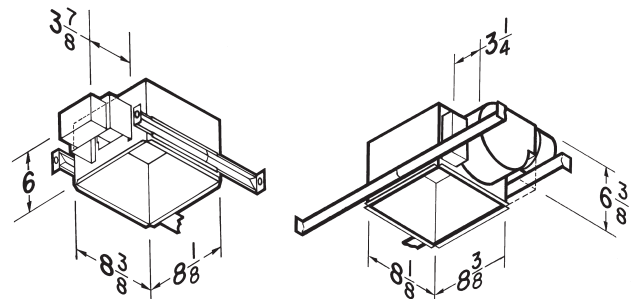

MODEL 162 BULB HEATER/FAN ONLY:

Motor assembly to be removable and permanently lubricated.

Non-metallic damper/duct connector to be included.

Heater and ventilator to operate separately (or in combination).

Air delivery shall be no less than 70 CFM and sound level no greater than 3.5 Sones. All air and sound ratings shall be certified by HVI. Model 162 suitable for use in insulated ceilings (Type I.C.)