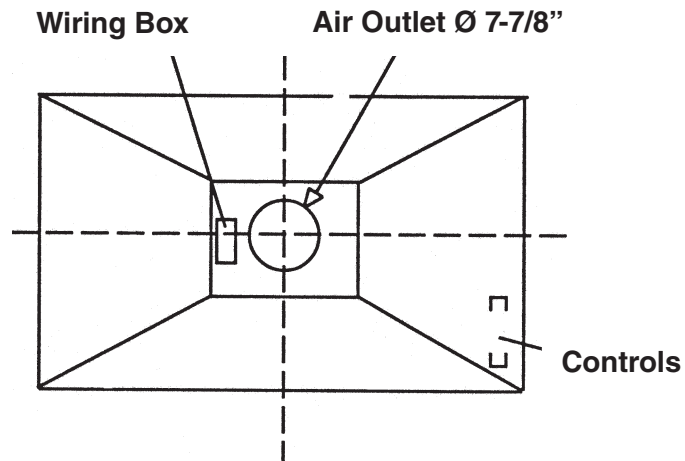

637004 WIRING