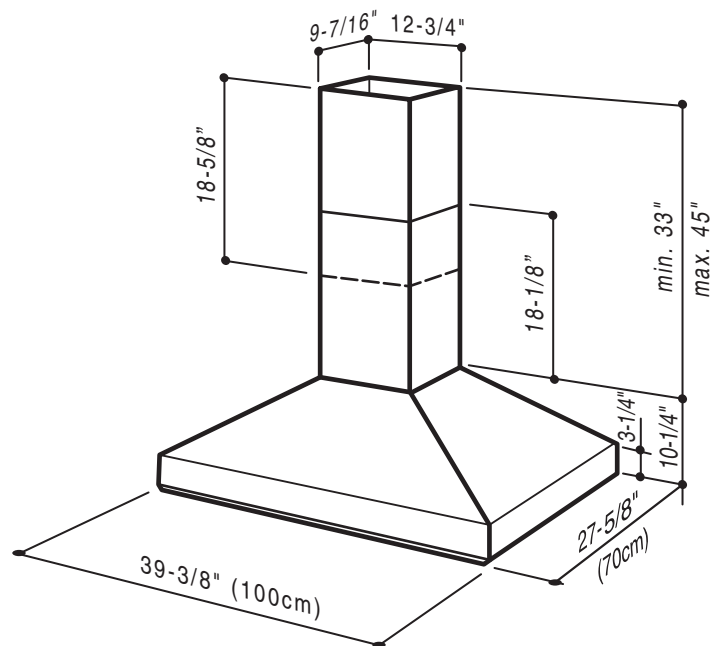

----- Manual continues below -----

637004 (RANGEMASTER®) by Broan-NuTone RANGE HOOD

The sleek free-hanging design highlights a stylish focal point over any island or peninsula cook top.

FEATURES

- Italian design
- Island ceiling mount
- Finish: 304 Stainless Steel #4 Brushed
- Size: 70cm x 100cm (27-5/8" x 39-3/8")
- Ducted telescopic flue accommodates 8' to 9' ceilings
- 8" round duct connector/backdraft damper
- Halogen lighting (4 x 20 watt, Type JC 12V 20W G4 base)
- Concealed three-speed slide control
- 900 CFM centrifugal blower
- Dishwasher-safe filters feature a quick-release latch and polished stainless steel
- Heat Sentry™ - automatically turns blower to high speed when excess cooking heat is detected

SPECIFICATIONS

VOLTS	AMPS	CFM	SONES	DUCT
120	6.26	900	9.5	8" round

Mount range hood so bottom of hood is 24" minimum above cooking surface.

HVI-2100 CERTIFIED RATINGS comply with new testing technologies and procedures prescribed by the Home Ventilating Institute, for off-the-shelf products, as they are available to consumers. Product performance is rated at 0.1 in. static pressure, based on tests conducted in a state-of-the-art test laboratory. Sones are a measure of humanly-perceived loudness, based on laboratory measurements.