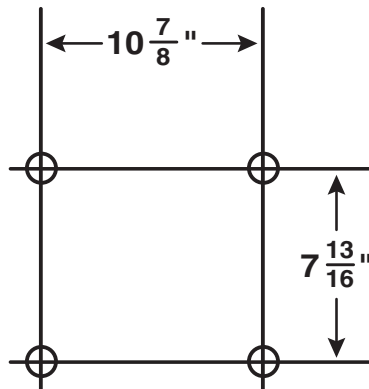

637004 MOUNTING

BROAN® *Elite*

Broan-NuTone LLC Hartford, Wisconsin www.broan.com 800-558-1711
Broan-NuTone Canada Mississauga, Ontario www.broan.ca 877-896-1119