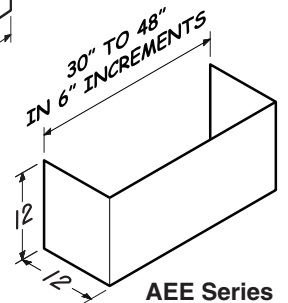

RMP Serie Backsplash (Optional)

AEE Series Soffit Chimney (Optional)

REFERENCE	QTY.	REMARKS	Project
			Location
			Architect
			Engineer
			Contractor
			Submitted By
			Date