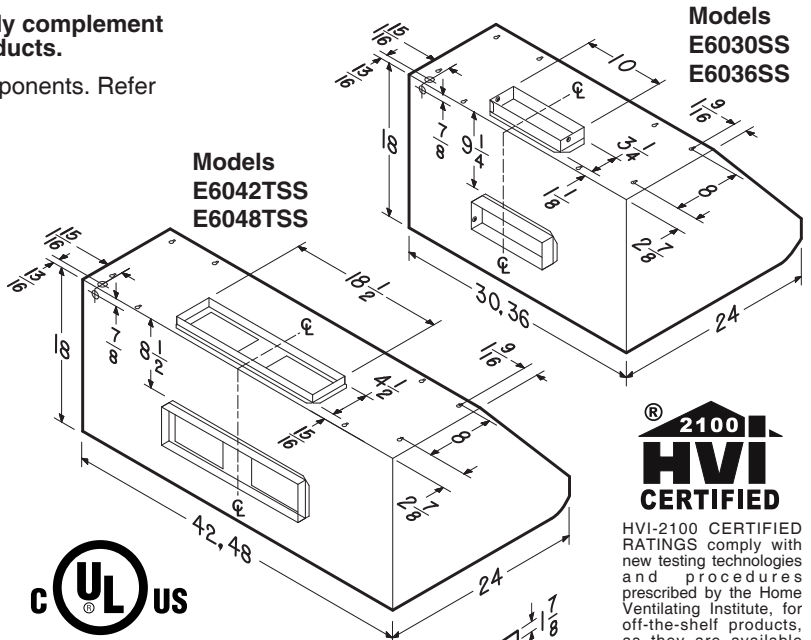

HVI-2100 CERTIFIED RATINGS comply with new testing technologies and procedures prescribed by the Home Ventilating Institute, for off-the-shelf products, as they are available to consumers. Product performance is rated at 0.1 in. static pressure, based on tests conducted in a state-of-the-art test laboratory. Sones are a measure of humanly-perceived loudness, based on laboratory measurements.