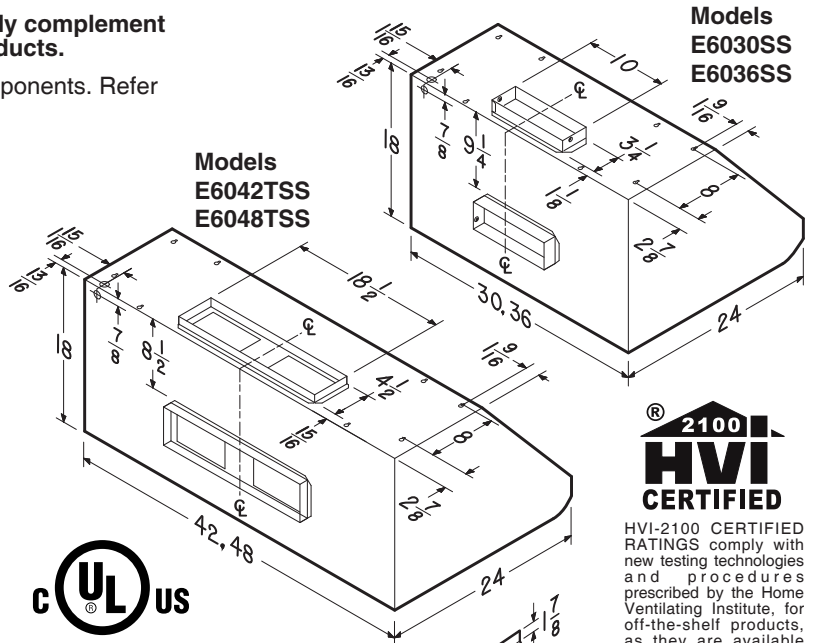

HVI-2100 CERTIFIED RATINGS comply with new testing technologies and procedures prescribed by the Home Ventilating Institute, for off-the-shelf products, as they are available to consumers. Product performance is rated at 0.1 in. static pressure, based on tests conducted in a state-of-the-art test laboratory. Sones are a measure of humanly-perceived loudness, based on laboratory measurements.