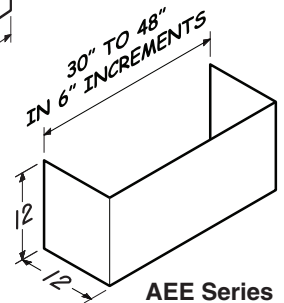

RMP Serie Backsplash (Optional)

AEE Series Soffit Chimney (Optional)

REFERENCE	QTY.	REMARKS	Project
			Location
			Architect
			Engineer
			Contractor
			Submitted By
			Date