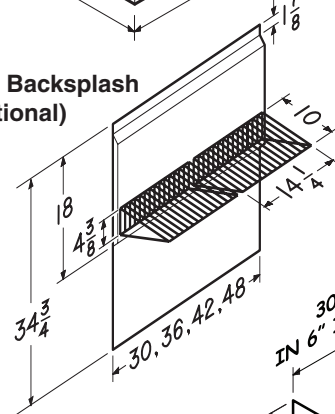

RMP Serie Backsplash (Optional)

AEE Series Soffit Chimney (Optional)

REFERENCE	QTY.	REMARKS	Project
			Location
			Architect
			Engineer
			Contractor
			Submitted By
			Date