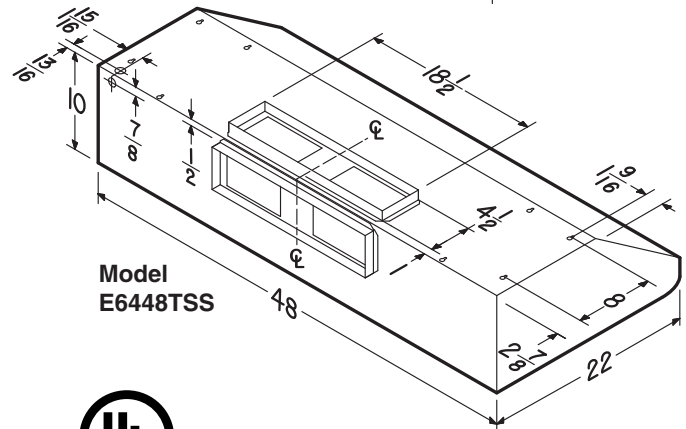

Dual Blower

- 120 VAC, 60 Hz, 9.0 Amps
- 1200 cfm, sound level no greater than 14.5 sones (high speed, vert. & horiz. discharge)
- 350 cfm, 2.0 sones (working speed, vert. & horiz. discharge)

Models
E6430SS
E6436SS
E6442SS
E6448SS

Model
E6448TSS