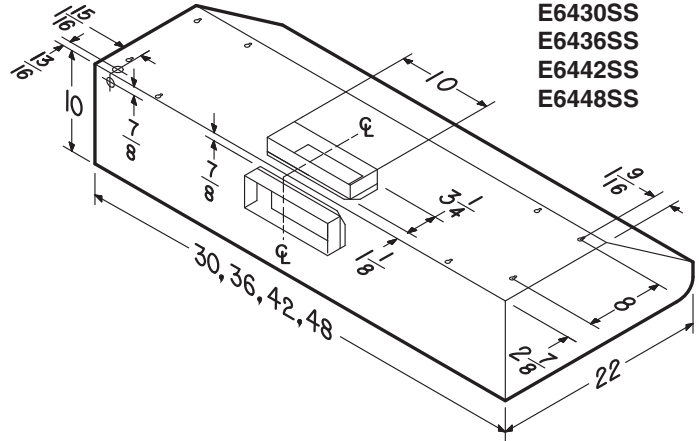

Dual Blower

- 120 VAC, 60 Hz, 9.0 Amps
- 1200 cfm, sound level no greater than 14.5 sones (high speed, vert. & horiz. discharge)
- 350 cfm, 2.0 sones (working speed, vert. & horiz. discharge)

Models
E6430SS
E6436SS
E6442SS
E6448SS

Model
E6448TSS