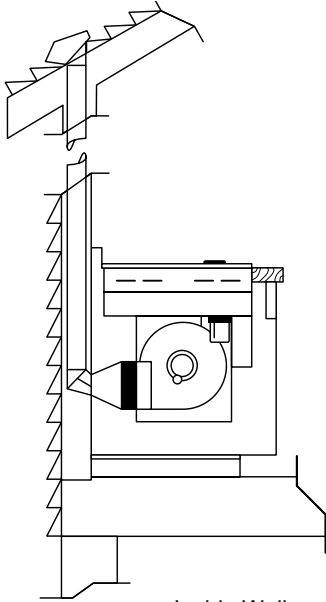

Profile™

JP389WV—GE Profile™ Select-Top™ Modular Downdraft Cooktop

Venting Options

Specification Revised 6/99

KW F
240
Break
40

†Note: C

Note: D
not vent
any con
roof or v
caps sh
efficien
run poss
For satis
not exce
the tabl
Pub. No.

Install
consult
packed v

For answ
GE Profil
GE Profil
GE Answ