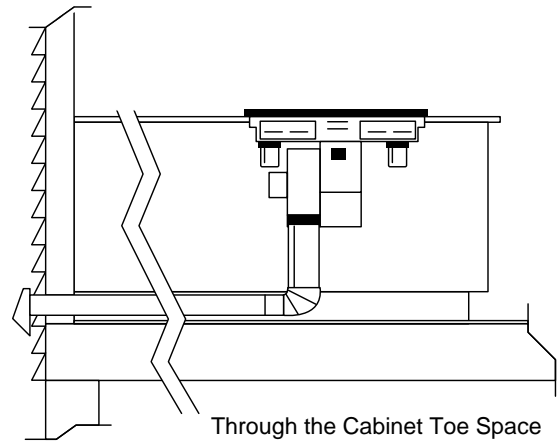

Profile™

JP389WV—GE Profile™ Select-Top™ Modular Downdraft Cooktop

Venting Options

Specification Revised 6/99

KW F
240
Break
40

†Note: C

Note: D
not vent
any con
roof or v
caps sh
efficien
run poss
For satis
not exce
the tabl
Pub. No.

Install
consult
packed v

For answ
GE Profil
GE Profil
GE Answ