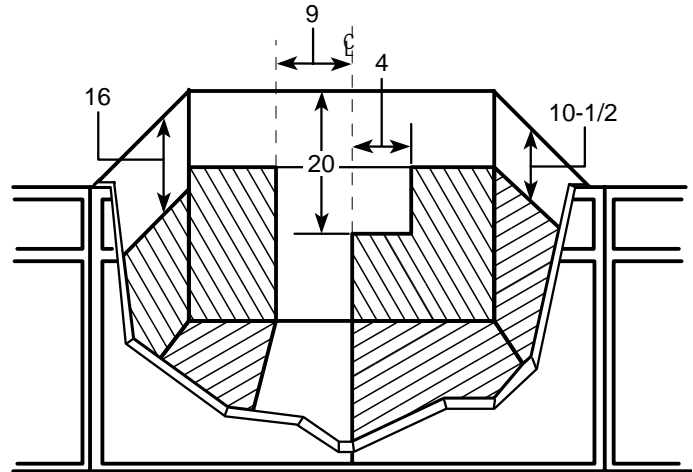

----- Manual continues below -----

Profile™

JP389WV—GE Profile™ Select-Top™ Modular Downdraft Cooktop

Built-In Downdraft Modular Cooktop Dimensions (in inches)

Built-In Downdraft Modular Cooktop Cabinet Dimensions (in inches)

Specification Revised 6/99

Recept
junction
diagram
below
Note:
indoor
Install
consult
packed

For ans
GE Prof
GE Prof
GE Ans

Profile™

JP389WV—GE Profile™ Select-Top™ Modular Downdraft Cooktop

Cutout Dimensions (in inches)