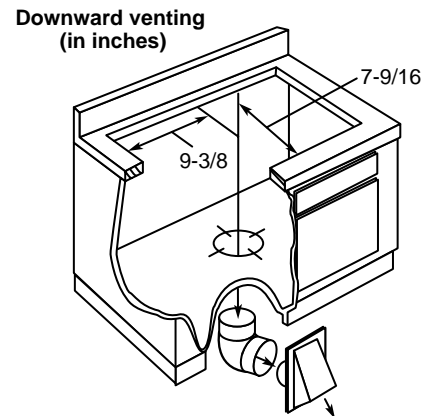

Specification Revised 6/99

Recept
junction
diagram
below
Note:
indoor
Install
consult
packed

For ans
GE Prof
GE Prof
GE Ans

Profile™

JP389WV—GE Profile™ Select-Top™ Modular Downdraft Cooktop

Cutout Dimensions (in inches)

*U.L. Requirement.

Note: A 6" minimum spacing to adjacent side wall is required

Preparing the Cabinet for Installation

Note: In some cabinets, the sides may need to be scooped out and braces removed in order to accommodate the cooktop.