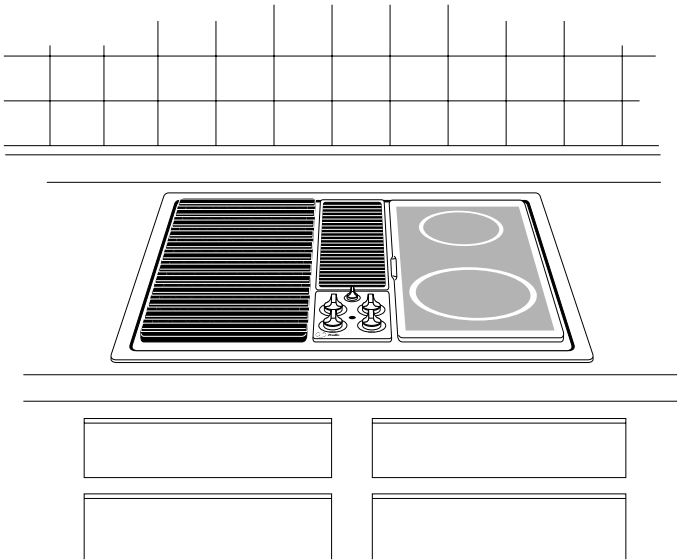

Install
 consult
 packed v

For answ
 GE Profil
 GE Profil
 GE Answ

Profile™

JP389WV—GE Profile™ Select-Top™ Modular Downdraft Cooktop

Features and Benefits

- *White on white Model*
- *30" Dual Modular Cooktop*
- *Infinite Heat Rotary Controls*
- *Powerful Downdraft Venting System*
- *3-Speed Fan*
- *Heating Element "ON" Indicator Light*
- *Porcelain-Enameled Cooktop*
- *Optional Modules Available At Additional Cost*
- *Also Available In Black on black as Model JP389BV*
- *Also Designed For 208-Volt Installation In White on white or Black on black as Model JP387BV (208V models require 208V breaker)*