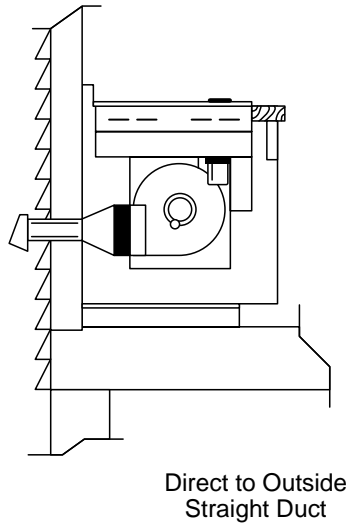

Profile™

JP389WV—GE Profile™ Select-Top™ Modular Downdraft Cooktop

Venting Options

Specification Revised 6/99

KW F
240
Break
40

†Note: C

Note: D
not vent
any con
roof or v
caps sh
efficien
run poss
For satis
not exce
the tabl
Pub. No.

Install
consult
packed v

For answ
GE Profil
GE Profil
GE Answ