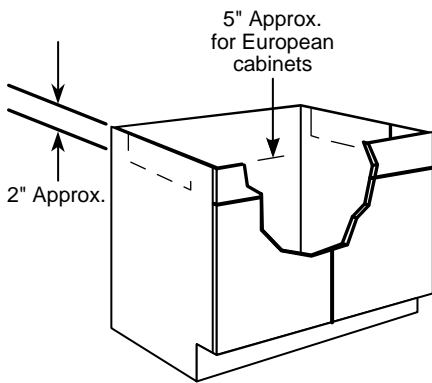

Specification Revised 6/99

Recept
junction
diagram
below
Note:
indoor
Install
consult
packed

For ans
GE Prof
GE Prof
GE Ans

Profile™

JP389WV—GE Profile™ Select-Top™ Modular Downdraft Cooktop

Cutout Dimensions (in inches)

*U.L. Requirement.

Note: A 6" minimum spacing to adjacent side wall is required

Preparing the Cabinet for Installation

Note: In some cabinets, the sides may need to be scooped out and braces removed in order to accommodate the cooktop.