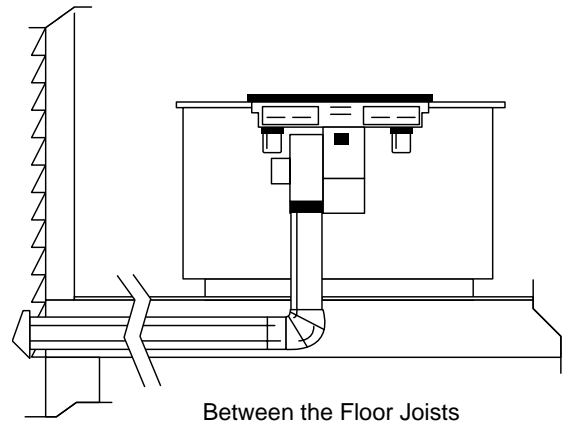

Profile™

JP389WV—GE Profile™ Select-Top™ Modular Downdraft Cooktop

Venting Options

Specification Revised 6/99

KW F
240
Break
40

†Note: C

Note: D
not vent
any con
roof or v
caps sh
efficien
run poss
For satis
not exce
the tabl
Pub. No.

Install
consult
packed v

For answ
GE Profil
GE Profil
GE Answ