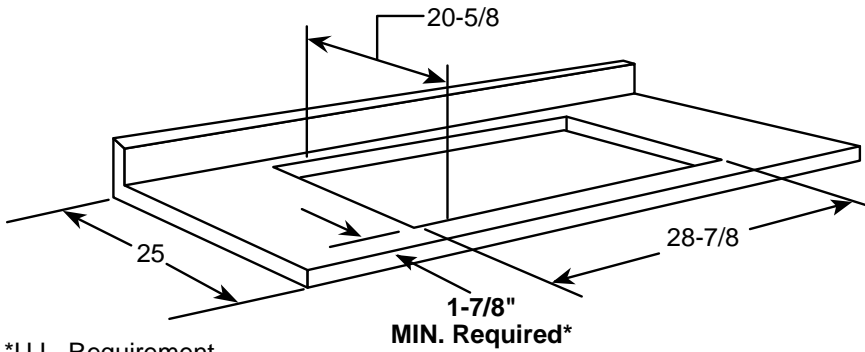

----- Manual continues below -----

Profile™

JP389WV—GE Profile™ Select-Top™ Modular Downdraft Cooktop

Built-In Downdraft Modular Cooktop Dimensions (in inches)

Built-In Downdraft Modular Cooktop Cabinet Dimensions (in inches)

Specification Revised 6/99

Recept
junction
diagram
below
Note:
indoor
Install
consult
packed

For ans
GE Prof
GE Prof
GE Ans

Profile™

JP389WV—GE Profile™ Select-Top™ Modular Downdraft Cooktop

Cutout Dimensions (in inches)

*U.L. Requirement.

Note: A 6" minimum spacing to adjacent side wall is required

Preparing the Cabinet for Installation

Note: In some cabinets, the sides may need to be scooped out and braces removed in order to accommodate the cooktop.