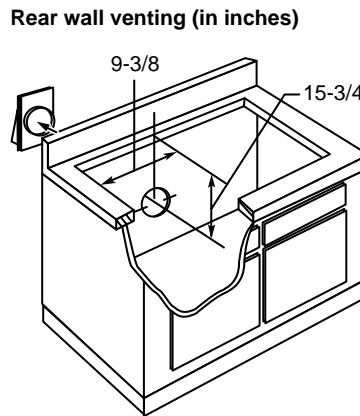

Specification Revised 6/99

Recept
junction
diagram
below
Note:
indoor
Install
consult
packed

For ans
GE Prof
GE Prof
GE Ans

Profile™

JP389WV—GE Profile™ Select-Top™ Modular Downdraft Cooktop

Cutout Dimensions (in inches)

*U.L. Requirement.

Note: A 6" minimum spacing to adjacent side wall is required

Preparing the Cabinet for Installation

Note: In some cabinets, the sides may need to be scooped out and braces removed in order to accommodate the cooktop.