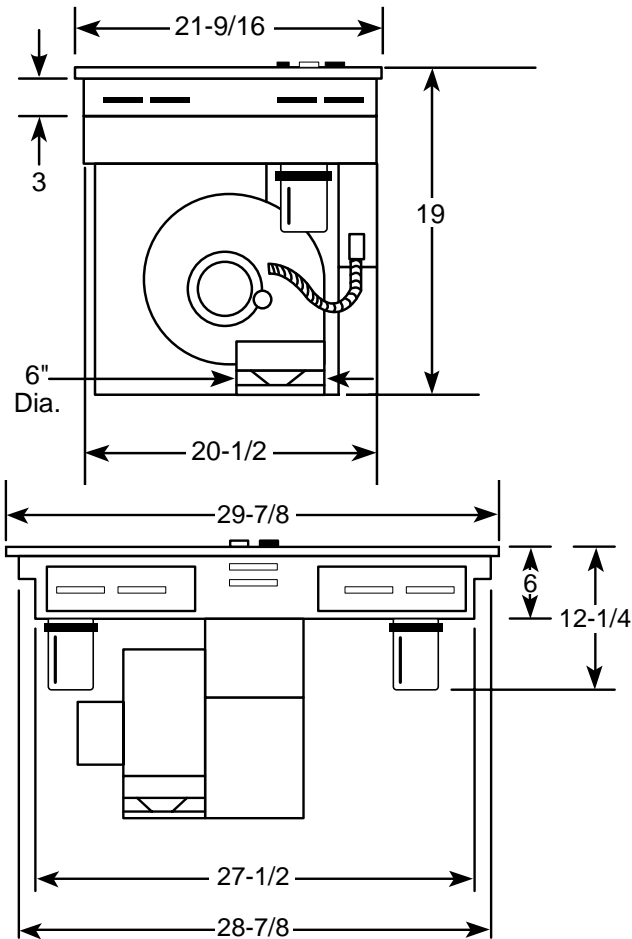

----- Manual continues below -----

Profile™

JP389WV—GE Profile™ Select-Top™ Modular Downdraft Cooktop

Built-In Downdraft Modular Cooktop Dimensions (in inches)

Built-In Downdraft Modular Cooktop Cabinet Dimensions (in inches)