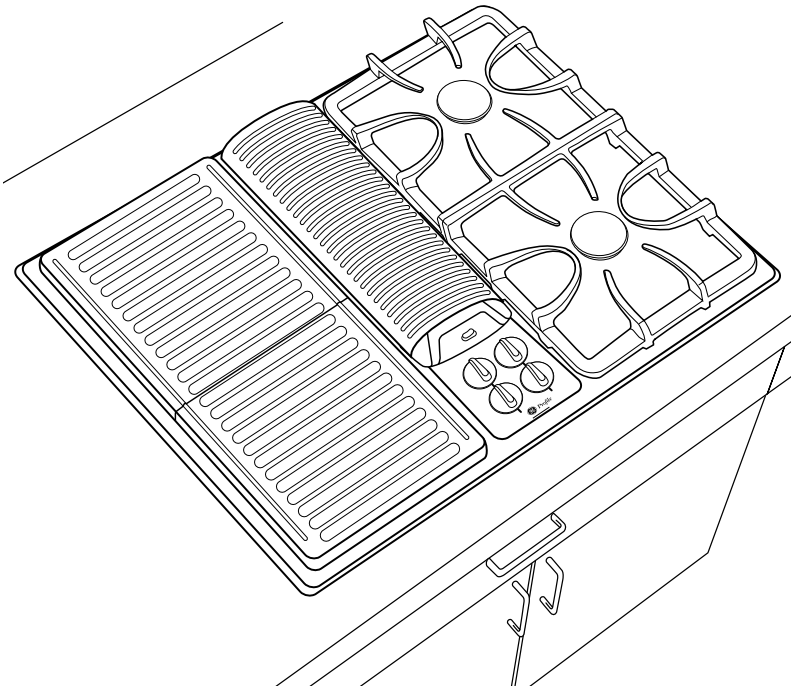

Specification Created 1/03

Profile™

JGP979BEF/SEF/WEF – GE Profile™ 30" Built-In Downdraft Gas Modular Cooktop

Features and Benefits

- Modular cooktop options – Allows the cooktop to be configured to suit different cooking styles and tastes.
- Downdraft exhaust – Powerful exhaust system effectively removes smoke and odors out of the kitchen.
- Sealed cooktop burners – Eliminate the space between burners to help contain spills and boil-over liquids, ensuring a clean cooktop.
- Continuous grates – Interlocking grates provide a full range of movement of pans between burners.
- Upfront controls – Provide quick and easy access to burner controls.
- Electronic pilotless ignition – Provides reliable burner start-up without the need for a standing pilot.
- Model JGP979BEFBB – Black on black
- Model JGP979SEFSS – Stainless steel
- Model JGP979WEFWW – White on white