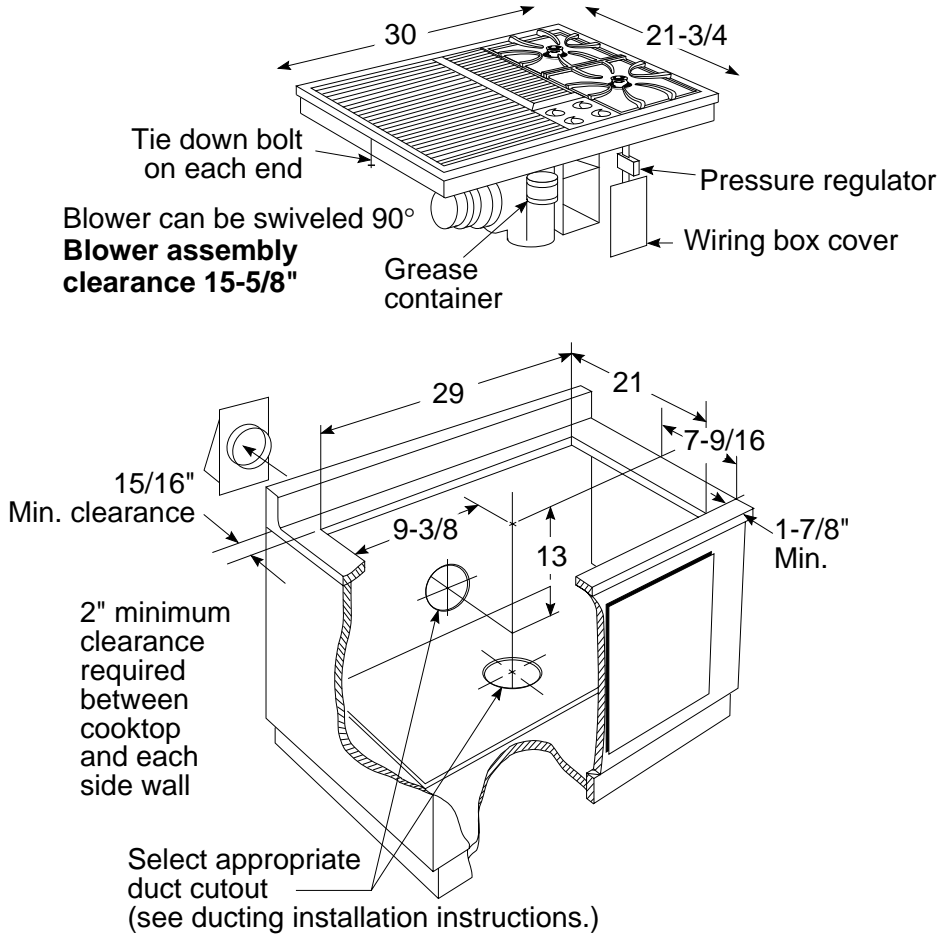

----- Manual continues below -----

Profile™

JGP979BEF/SEF/WEF – GE Profile™ 30" Built-In Downdraft Gas Modular Cooktop

Installation Information (in inches)

BTU's (000's) Natural Gas*	
Right side (burners)	10
Grill Unit	8