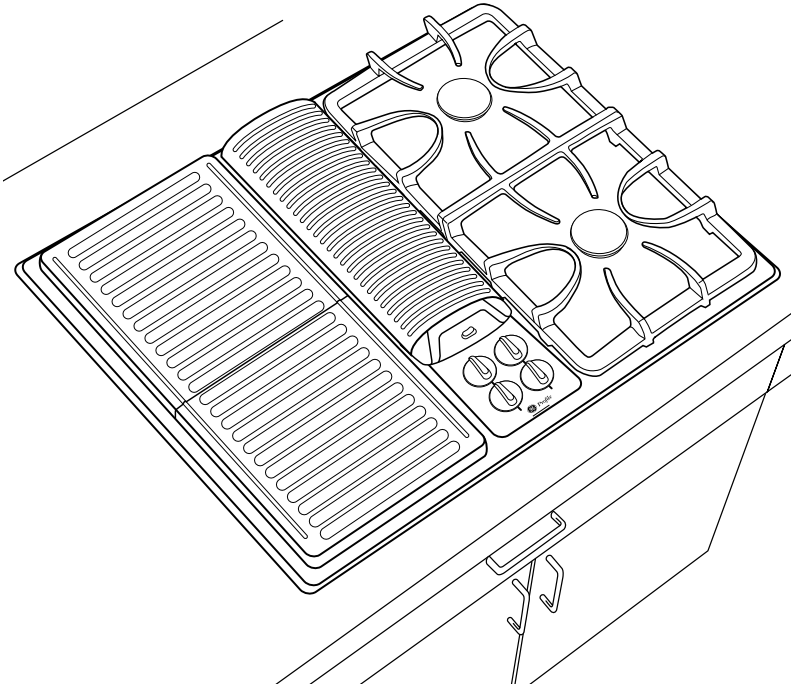

Profile™

JGP979BEF/SEF/WEF – GE Profile™ 30" Built-In Downdraft Gas Modular Cooktop

Features and Benefits

- Modular cooktop options – Allows the cooktop to be customized to fit your cooking styles and tastes.
- Downdraft exhaust – Powerful exhaust system effectively removes smoke and odors out of the kitchen.
- Sealed cooktop burners – Eliminate the space between burners to help contain spills and boil-over liquids, ensuring a clean cooktop.
- Continuous grates – Interlocking grates provide a full range of movement of pans between burners.
- Upfront controls – Provide quick and easy access to burner controls.
- Electronic pilotless ignition – Provides reliable burner operation without the need for a standing pilot.
- Model JGP979BEFBB – Black on black
- Model JGP979SEFSS – Stainless steel
- Model JGP979WEFWW – White on white

Specification Created 1/03