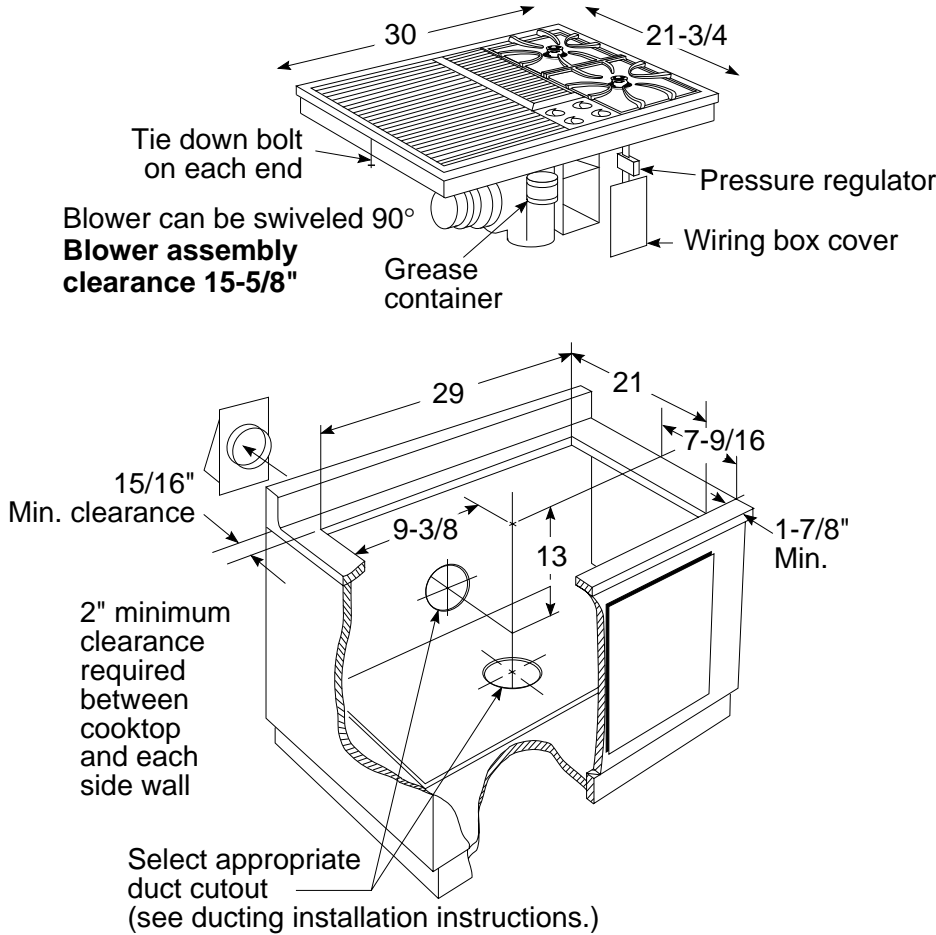

# JGP979BEF/SEF/WEF – GE Profile™ 30" Built-In Downdraft Gas Modular Cooktop

Installation Information (in inches)

BTU's (000's) Natural Gas*	
Right side (burners)	10
Grill Unit	8

**\*JGP979 cooktop is factory sealed and LP convertible.**