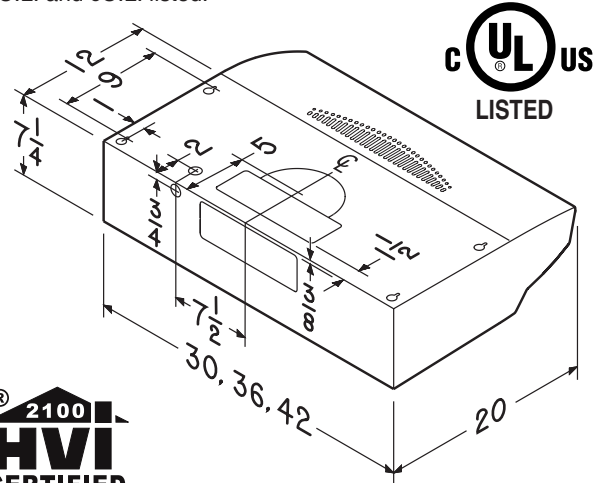

Range hood to have an axial blade (centrifugal blower) and twin, 50-watt (max.) halogen flood lights. Blower and lights shall be operated using a specially-designed, adjustable control with 2-speed rocker (3-speed electronic push button) (4-speed electronic, with delayed "off" and filter reminder).

Air delivery shall be no less than 220 cfm (QS1), 300 cfm (QS2), 430 cfm (QS3) when ducted horizontally. Sound level to be no greater than 1.5 Sones/100 cfm - 5.0 Sones/220 cfm (QS1); 0.9 Sones/100 cfm - 4.5 Sones/300 cfm (QS2); 0.4 Sones/100 cfm - 4.5 Sones/300 cfm - 8.0 Sones/430 cfm in "Boost" mode (QS3). Air and sound ratings to be certified by HVI. Unit shall be U.L. and cU.L. listed.

SPECIFICATIONS	MODEL		
	QS1	QS2	QS3
Volts	120	120	120
Hz	60	60	60
Amps	1.8	2.0	3.0
Max. cfm (horizontal)	220	300	300*
Sones (norm.)	1.5	0.9	0.4*
Sones (high)	5.0	4.5	4.5
Controls	2-sp rocker	3-sp electronic	4-sp electronic
Halogen Flood Light	PAR20†	PAR20†	PAR20†
Charcoal Filter	BPSF‡	BPSF‡	BPSF‡
DuPont Teflon®	No	Yes	Yes
Broan Heat Sentry™	No	Yes	Yes

* 430 cfm & 8.0 sones in Boost mode (QS3 only). † 2 bulbs req. (not included).

‡ Purchase separately for non-ducted installation.

Teflon® is a registered trademark of DuPont.

Broan-NuTone LLC Hartford, Wisconsin www.broan.com 800-558-1711
Broan-NuTone Canada Mississauga, Ontario www.broan.ca 877-896-1119