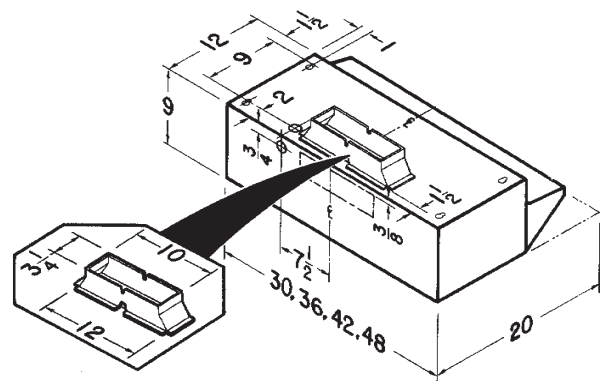

TYPICAL SPECIFICATION

Range hood shall be Broan Model 89000.

Unit shall have a backdraft damper and be ducted vertically (horizontally) to the outside.

Unit shall have washable aluminum filters.

Unit shall have a permanently lubricated, dual centrifugal blower resiliently mounted and controlled with an infinite speed, solid state control. RPM not to exceed 1650.

Hood shall have an infinite speed slide control with memory and a separate, two-position light switch. Sides shall be mitered and bottom hemmed - with no sharp edges.

Air delivery shall be no less than 460 CFM and sound levels no greater than 6.0 Sones (vertical discharge), 440 CFM and 7.0 Sones (horizontal discharge). All air and sound ratings shall be certified by HVI.

Unit shall be U.L. listed.