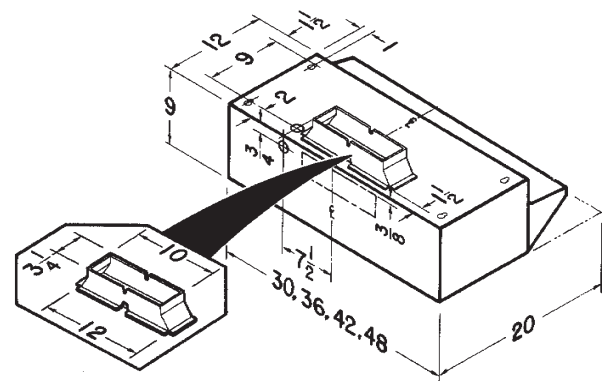

TYPICAL SPECIFICATION

Range hood shall be Broan Model 89000.

Unit shall have a backdraft damper and be ducted vertically (horizontally) to the outside.

Unit shall have washable aluminum filters.

Unit shall have a permanently lubricated, dual centrifugal blower resiliently mounted and controlled with an infinite speed, solid state control. RPM not to exceed 1650.

Hood shall have an infinite speed slide control with memory and a separate, two-position light switch. Sides shall be mitered and bottom hemmed - with no sharp edges.

Air delivery shall be no less than 460 CFM and sound levels no greater than 6.0 Sones (vertical discharge), 440 CFM and 7.0 Sones (horizontal discharge). All air and sound ratings shall be certified by HVI.

Unit shall be U.L. listed.