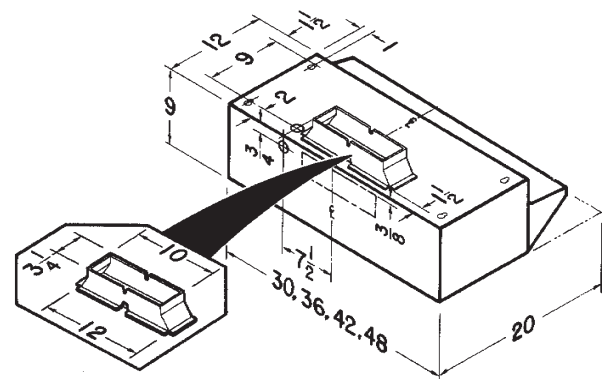

TYPICAL SPECIFICATION

Range hood shall be Broan Model 89000.

Unit shall have a backdraft damper and be ducted vertically (horizontally) to the outside.

Unit shall have washable aluminum filters.

Unit shall have a permanently lubricated, dual centrifugal blower resiliently mounted and controlled with an infinite speed, solid state control. RPM not to exceed 1650.

Hood shall have an infinite speed slide control with memory and a separate, two-position light switch. Sides shall be mitered and bottom hemmed - with no sharp edges.

Air delivery shall be no less than 460 CFM and sound levels no greater than 6.0 Sones (vertical discharge), 440 CFM and 7.0 Sones (horizontal discharge). All air and sound ratings shall be certified by HVI.

Unit shall be U.L. listed.