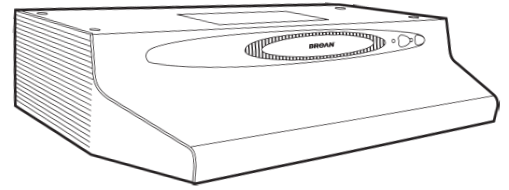

QUIET HOOD™ CONVERTIBLE RANGE HOODS