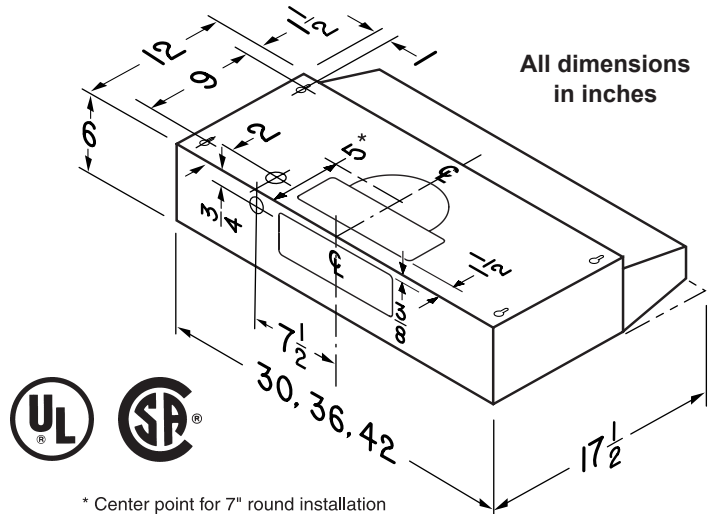

TYPICAL SPECIFICATION

The Range Hood shall be a Broan QT20000 Series. It will be 30", (36"), (42") wide and have a White, (Almond), (Biscuit), (Black), (Stainless Steel) finish.

The hood must be convertible between 3¼" x 10", 7" round, and non-ducted discharges. It will use a washable aluminum grease filter (ducted discharge) as well as a non-ducted, particle and odor filter (non-ducted discharge).

The motor assembly shall have a thermally-protected, plug-in motor, and a one-piece polymeric fan blade. Fan speed to be controlled by an infinite rotary speed control.

Cooktop lighting to be provided by two (2) 40W, A-15 type appliance bulbs. Bulbs will be operated using a rotary control with night-light feature.

Hood to be UL listed and CSA certified.