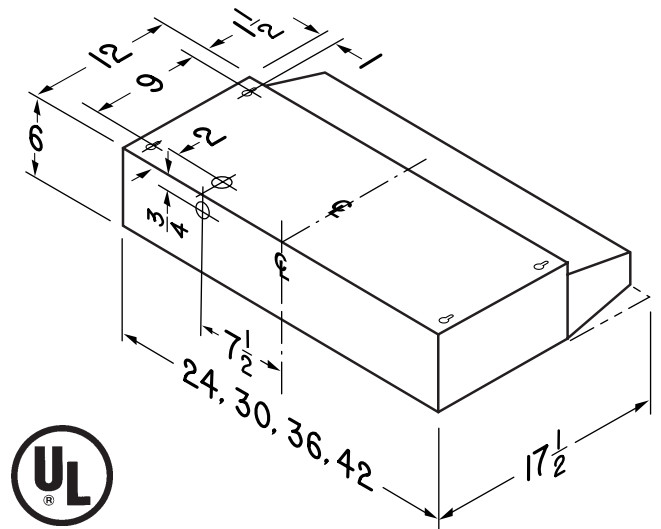

TYPICAL SPECIFICATION

Range hood shall be Broan Model 41000.

Unit shall be non-ducted and have a non-ducted filter.

Motor to be permanently lubricated. RPM not to exceed 2850.

Unit shall have a two-speed fan switch and separate light switch.

Sides shall be mitered and bottom edge hemmed – with no sharp edges.

Unit shall be U.L. listed.