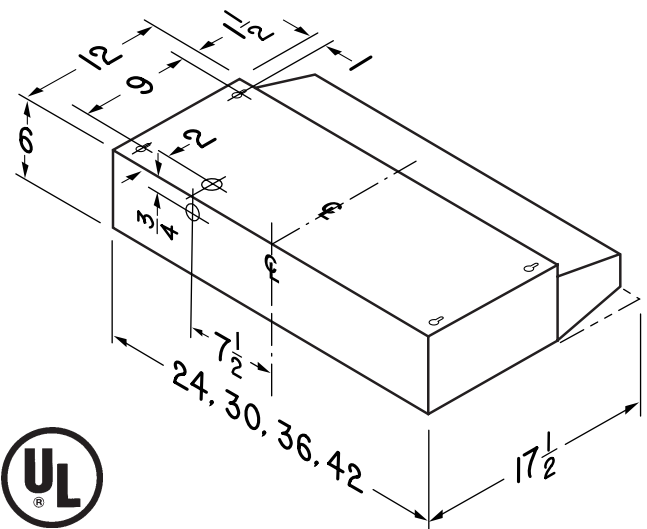

TYPICAL SPECIFICATION

Range hood shall be Broan Model 41000.

Unit shall be non-ducted and have a non-ducted filter.

Motor to be permanently lubricated. RPM not to exceed 2850.

Unit shall have a two-speed fan switch and separate light switch.

Sides shall be mitered and bottom edge hemmed – with no sharp edges.

Unit shall be U.L. listed.