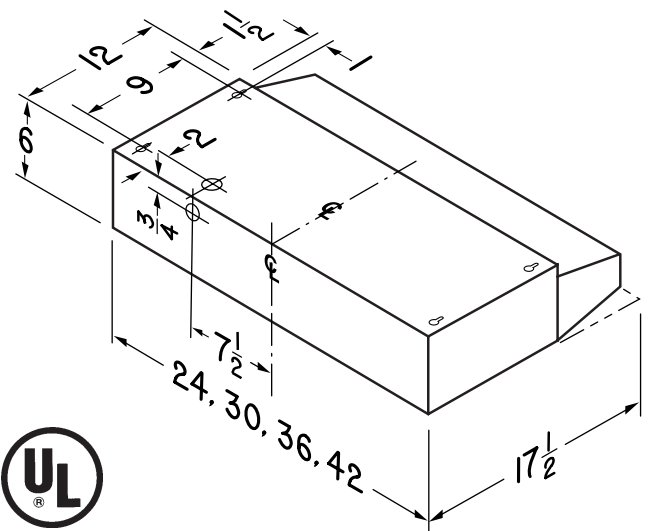

TYPICAL SPECIFICATION

Range hood shall be Broan Model 41000.

Unit shall be non-ducted and have a non-ducted filter.

Motor to be permanently lubricated. RPM not to exceed 2850.

Unit shall have a two-speed fan switch and separate light switch.

Sides shall be mitered and bottom edge hemmed – with no sharp edges.

Unit shall be U.L. listed.