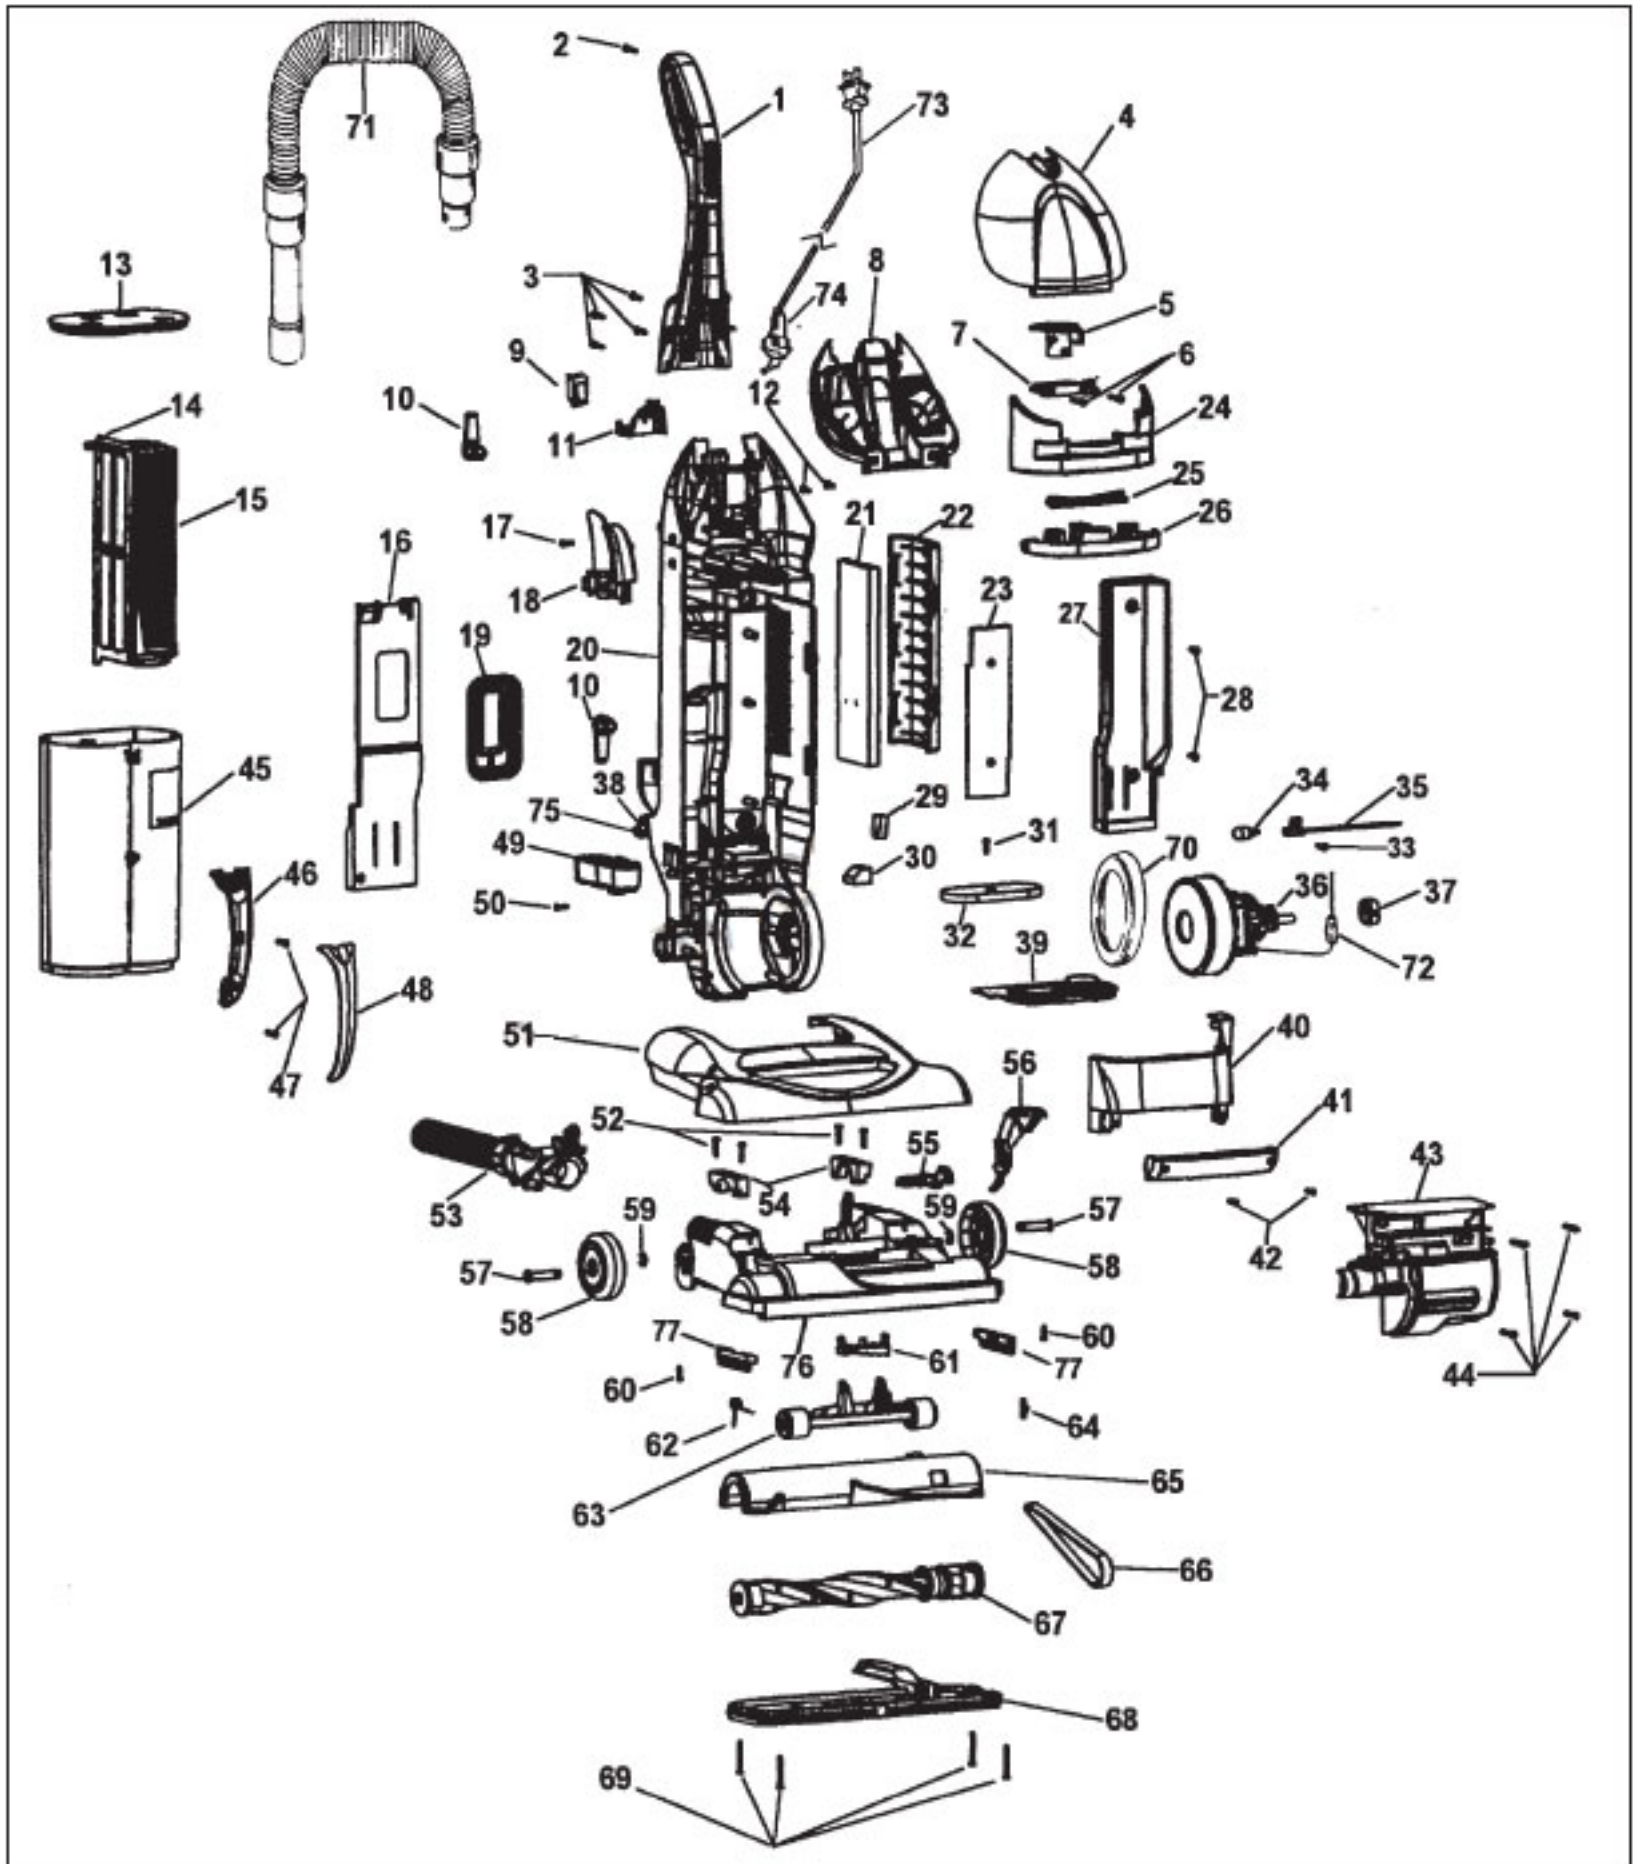

HOOVER Original

WINDTUNNEL BAGLESS UPRIGHT

Models U5720-900, U5720-990, U5750-900, U5755-900, U5757-900, U5761-900

Original **HOOVER**

WINDTUNNEL BAGLESS UPRIGHT

Models U5720-900, U5720-990, U5750-900, U5755-900, U5757-900, U5761-900