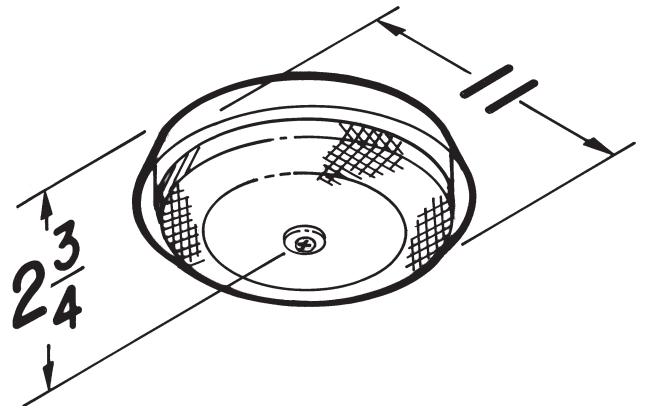

TYPICAL SPECIFICATION

Heater shall be Broan Model 154.

Housing and grille to be aluminum. Unit shall mount to a standard ceiling electrical box and extend no more than 2¾" from ceiling.

Heater to deliver 1250 Watts of fan-forced heat from a chrome alloy, wire element. Heater to have automatic overheat protection. Fan motor to be permanently lubricated.

Heater shall be U.L. Listed.