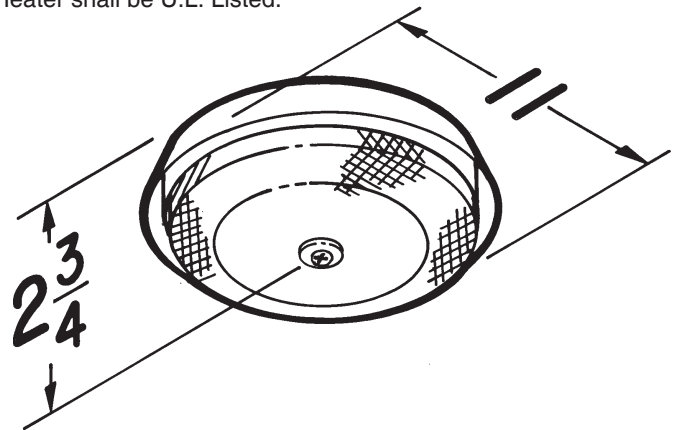

TYPICAL SPECIFICATION

Heater shall be Broan Model 157.

Housing and grille to be aluminum. Unit shall mount to a standard ceiling electrical box and extend no more than 2¾" from ceiling.

Heater to deliver 1250 Watts of radiant heat from an enclosed metal-sheathed element. Heater to have automatic overheat protection. Fan motor to be permanently lubricated.

Heater shall be U.L. Listed.