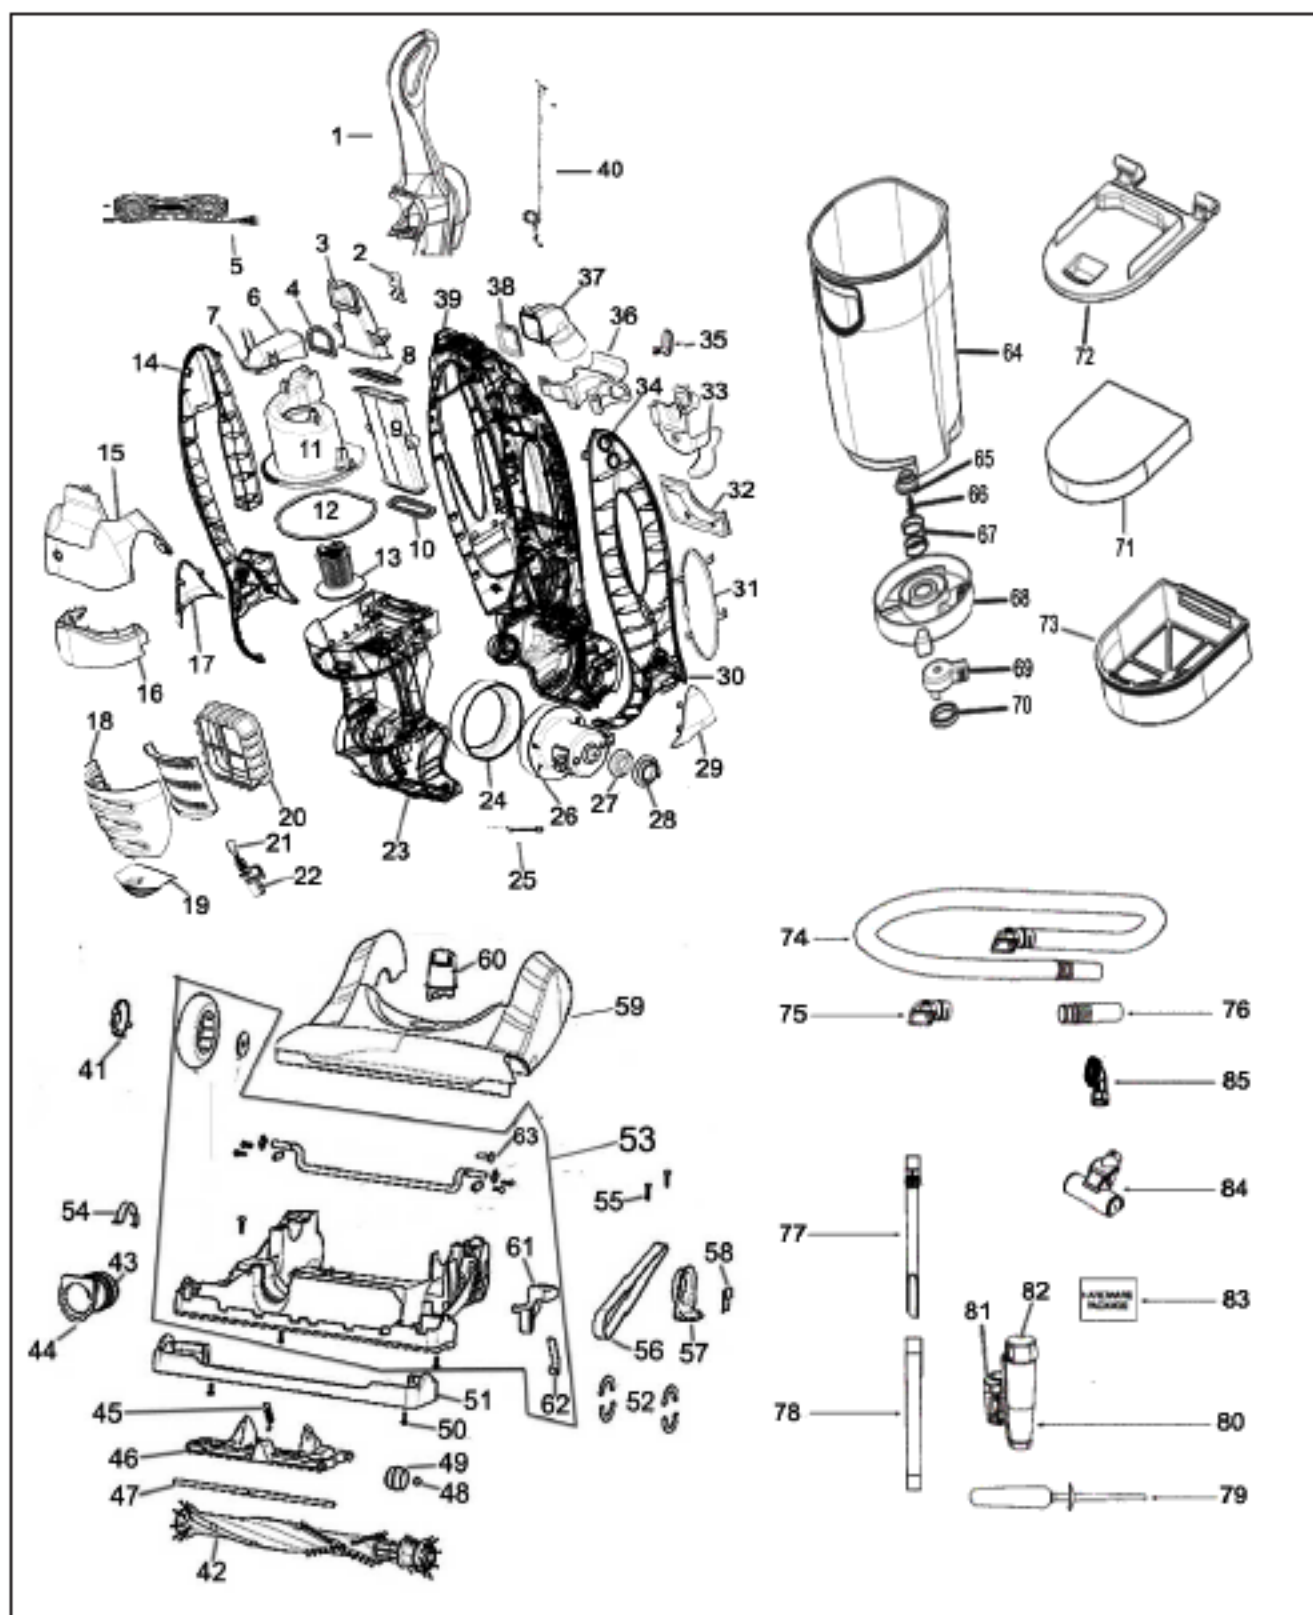

EUREKA Original & Replacement

CAPTURE BAGLESS UPRIGHT

Models 8802AVZ, 8803AVZ

Original & Replacement **EUREKA**

CAPTURE BAGLESS UPRIGHT Models 8802AVZ, 8803AVZ

KEY	PART NO.	DESCRIPTION	KEY	PART NO.	DESCRIPTION
1	E-78459-1	Handle Assembly 8802AVZ	43	E-77673-355N	Base Hose
1	E-78459-4	Handle Assembly 8803AVZ	44	E-78209-355N	Base Hose Adapter
2	E-77554-355N	Clip - Turbo	45	E-54943	Spring
3	E-78418	Back Air Tube & Gasket	46	E-77661-355N	Wheel Carriage
4	E-77588	Gasket - Back Air Tube	47	E-77651	Front Axle
5	E-78411	Power Cord	48	E-53121-1	Push Nut
6	E-77576-355N	Elbow - Cyclone Air Tube	49	E-77978-355N	Front Wheel
7	E-78593	Gasket - Cyclone Air Tube	50	E-63310	Screw
8	E-77579	Gasket - Front Tube Top	51	E-77664-355N	Bumper
9	E-78417	Front Tube and Gasket Assy	52	E-77658	Felt Gasket
10	E-77591	Gasket - Front Air Tube	53	E-65128	Base Assembly
11	E-77575-313N	Cyclone	54	E-74825	Motor Clamp
12	E-77571	Gasket - Cyclone	55	E-53238-27	Screw
13	E-77578-366N	Filter Screen	56	E-61120	Belt 2PK
14	E-77631-489N	Ear - Right Duster	57	ER-1037	Belt
15	E-65132	Cyclone Cover Assembly 8802AVZ	57	E-77656	Motor Clamp
15	E-65132-1	Cyclone Cover Assembly 8803AVZ	58	E-74822	Belt Guard
16	E-77967-504N	Cyclone Cover 8802AVZ	59	E-65130	Hood 8802AVZ
16	E-77967-490N	Cyclone Cover 8803AVZ	59	E-65130-1	Hood 8803AVZ
17	E-77970-457P	Pod - Right 8802AVZ	60	E-77649-469P	Height Adjustment Knob
17	E-779707-476P	Pod - Right 8803AVZ	61	E-79420-469P	Handle Release Pedal
18	E-65133	Exhaust Grill 8802AVZ	62	E-79224	Handle Release Spring
18	E-65133-1	Exhaust Grill 8803AVZ	63	E-78138	Handle Release Pedal Axle
19	E-77707-313N	Headlight Lens	64	E-78437	Dust Cup and Handle Assembly 8802AVZ
20	E-63558	Exhaust Filter HEPA Style HF10	64	E-78437-3	Dust Cup and Handle Assembly 8803AVZ
21	E-57940-3	Light Bulb	65	E-77586-355N	Washer
22	E-78195	Headlight Assembly	66	E-63310	Screw
23	E-65131	Motor Cover 8802AVZ	67	E-78166	Spring
23	E-65131-1	Motor Cover 8803AVZ	68	E-77580-504N	Elevator - Cup 8802AVZ
24	E-77623-119N	Gasket - Motor	68	E-77580-490N	Elevator - Cup 8803AVZ
26	E-65136	Motor	69	E-77627-333N	Cam
27	E-78792-119N	Ring - Motor Adjustment	70	E-78164	Gasket - Cam
28	E-77624-119N	Bushing - Motor	71	E-77583	Pre-Motor Filter Foam
29	E-77969-457P	Pod - Left 8802AVZ	72	E-78436	Filter Lid and Gasket
29	E-77969-476P	Pod - Left 8803AVZ	73	E-78434	Filter Frame
30	E-77632-489N	Ear - Left Switch Only	74	E-61865-14	Attachment Hose Complete
31	E-78165-504N	Cover - Ear 8802AVZ	75	E-77559-313N	Hose Adaptor
31	E-78165-490N	Cover - Ear 8803AVZ	76	E-78730	Hose Coupling
32	E-78150-355N	Plate - Cover	77	E-78232-355N	Crevice Wand
33	E-77647A-355N	Lower Hose Retainer	78	E-78231-355N	Outer Wand
34	E-76621-1	Switch - 2 Position Round	79	E-77560	Electrostatic Duster
35	E-72756-355N	Cord Hook	80	E-77561-504N	Duster Wand Cup 8802AVZ
36	E-77966-355N	Carry Handle	80	E-77561-490N	Duster Wand Cup 8803AVZ
37	E-77559-313N	Hose Adaptor	81	E-65134	Duster Valve
38	E-77592	Gasket - Cyclone	82	E-77562-489N	Duster Air Inlet
39	E-65135	Rear Housing Assembly	83	E-78479	Hardware Package
	E-78669	Gasket - Rear Housing	84	E-77555	Turbo Nozzle 8802AVZ
	E-77821-469P	Inner Filter Cover	84	E-77555-3	Turbo Nozzle 8803AVZ
40	E-78410	Jumper Cord	85	E-39379-1	Dust Brush
41	E-77672-457P	Hubcap - Rear Wheel			
42	E-62365-4	Brushroll Complete			