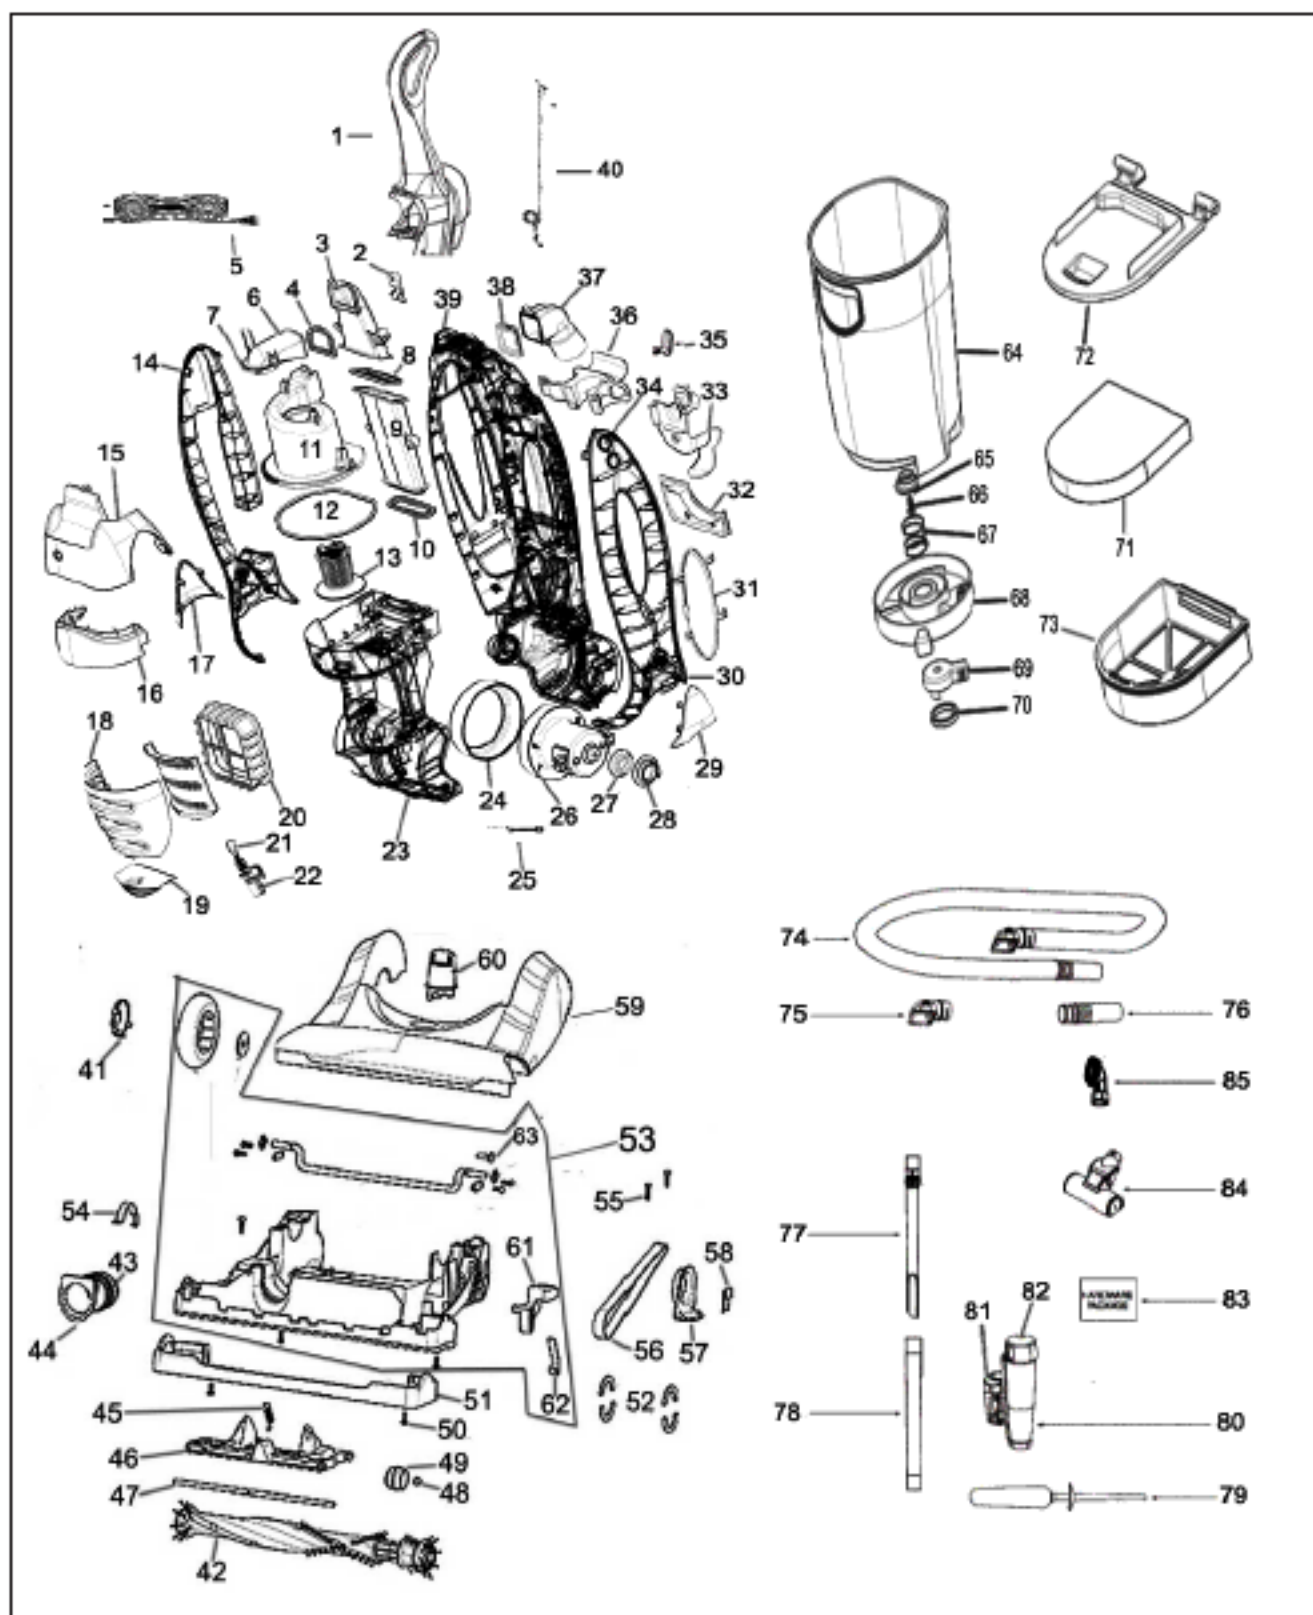

EUREKA Original & Replacement

CAPTURE BAGLESS UPRIGHT

Models 8802AVZ, 8803AVZ

Original & Replacement **EUREKA**

CAPTURE BAGLESS UPRIGHT Models 8802AVZ, 8803AVZ

KEY	PART NO.	DESCRIPTION	KEY	PART NO.	DESCRIPTION
1	E-78459-1	Handle Assembly 8802AVZ	43	E-77673-355N	Base Hose
1	E-78459-4	Handle Assembly 8803AVZ	44	E-78209-355N	Base Hose Adapter
2	E-77554-355N	Clip - Turbo	45	E-54943	Spring
3	E-78418	Back Air Tube & Gasket	46	E-77661-355N	Wheel Carriage
4	E-77588	Gasket - Back Air Tube	47	E-77651	Front Axle
5	E-78411	Power Cord	48	E-53121-1	Push Nut
6	E-77576-355N	Elbow - Cyclone Air Tube	49	E-77978-355N	Front Wheel
7	E-78593	Gasket - Cyclone Air Tube	50	E-63310	Screw
8	E-77579	Gasket - Front Tube Top	51	E-77664-355N	Bumper
9	E-78417	Front Tube and Gasket Assy	52	E-77658	Felt Gasket
10	E-77591	Gasket - Front Air Tube	53	E-65128	Base Assembly
11	E-77575-313N	Cyclone	54	E-74825	Motor Clamp
12	E-77571	Gasket - Cyclone	55	E-53238-27	Screw
13	E-77578-366N	Filter Screen	56	E-61120	Belt 2PK
14	E-77631-489N	Ear - Right Duster	57	ER-1037	Belt
15	E-65132	Cyclone Cover Assembly 8802AVZ	57	E-77656	Motor Clamp
15	E-65132-1	Cyclone Cover Assembly 8803AVZ	58	E-74822	Belt Guard
16	E-77967-504N	Cyclone Cover 8802AVZ	59	E-65130	Hood 8802AVZ
16	E-77967-490N	Cyclone Cover 8803AVZ	59	E-65130-1	Hood 8803AVZ
17	E-77970-457P	Pod - Right 8802AVZ	60	E-77649-469P	Height Adjustment Knob
17	E-779707-476P	Pod - Right 8803AVZ	61	E-79420-469P	Handle Release Pedal
18	E-65133	Exhaust Grill 8802AVZ	62	E-79224	Handle Release Spring
18	E-65133-1	Exhaust Grill 8803AVZ	63	E-78138	Handle Release Pedal Axle
19	E-77707-313N	Headlight Lens	64	E-78437	Dust Cup and Handle Assembly 8802AVZ
20	E-63558	Exhaust Filter HEPA Style HF10	64	E-78437-3	Dust Cup and Handle Assembly 8803AVZ
21	E-57940-3	Light Bulb	65	E-77586-355N	Washer
22	E-78195	Headlight Assembly	66	E-63310	Screw
23	E-65131	Motor Cover 8802AVZ	67	E-78166	Spring
23	E-65131-1	Motor Cover 8803AVZ	68	E-77580-504N	Elevator - Cup 8802AVZ
24	E-77623-119N	Gasket - Motor	68	E-77580-490N	Elevator - Cup 8803AVZ
26	E-65136	Motor	69	E-77627-333N	Cam
27	E-78792-119N	Ring - Motor Adjustment	70	E-78164	Gasket - Cam
28	E-77624-119N	Bushing - Motor	71	E-77583	Pre-Motor Filter Foam
29	E-77969-457P	Pod - Left 8802AVZ	72	E-78436	Filter Lid and Gasket
29	E-77969-476P	Pod - Left 8803AVZ	73	E-78434	Filter Frame
30	E-77632-489N	Ear - Left Switch Only	74	E-61865-14	Attachment Hose Complete
31	E-78165-504N	Cover - Ear 8802AVZ	75	E-77559-313N	Hose Adaptor
31	E-78165-490N	Cover - Ear 8803AVZ	76	E-78730	Hose Coupling
32	E-78150-355N	Plate - Cover	77	E-78232-355N	Crevice Wand
33	E-77647A-355N	Lower Hose Retainer	78	E-78231-355N	Outer Wand
34	E-76621-1	Switch - 2 Position Round	79	E-77560	Electrostatic Duster
35	E-72756-355N	Cord Hook	80	E-77561-504N	Duster Wand Cup 8802AVZ
36	E-77966-355N	Carry Handle	80	E-77561-490N	Duster Wand Cup 8803AVZ
37	E-77559-313N	Hose Adaptor	81	E-65134	Duster Valve
38	E-77592	Gasket - Cyclone	82	E-77562-489N	Duster Air Inlet
39	E-65135	Rear Housing Assembly	83	E-78479	Hardware Package
	E-78669	Gasket - Rear Housing	84	E-77555	Turbo Nozzle 8802AVZ
	E-77821-469P	Inner Filter Cover	84	E-77555-3	Turbo Nozzle 8803AVZ
40	E-78410	Jumper Cord	85	E-39379-1	Dust Brush
41	E-77672-457P	Hubcap - Rear Wheel			
42	E-62365-4	Brushroll Complete