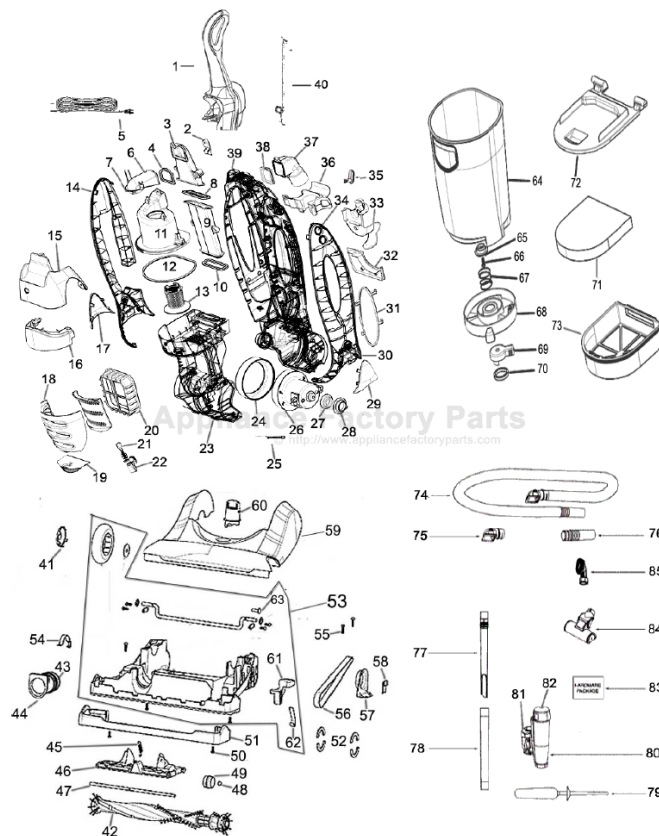

# Eureka 8802AVZ Owner's Manual

[Shop genuine replacement parts for Eureka 8802AVZ](#)

[Find Your Eureka Vacuum Cleaner Parts - Select From 855 Models](#)

----- Manual continues below part list -----

## Available Replacement Parts for Eureka 8802AVZ

<a href="#">e-39266</a>	BELT OEM EUREKA EXTENED LIFE 1 PACK
<a href="#">E-54943</a>	Spring,

# EUREKA Original & Replacement

CAPTURE BAGLESS UPRIGHT

Models 8802AVZ, 8803AVZ