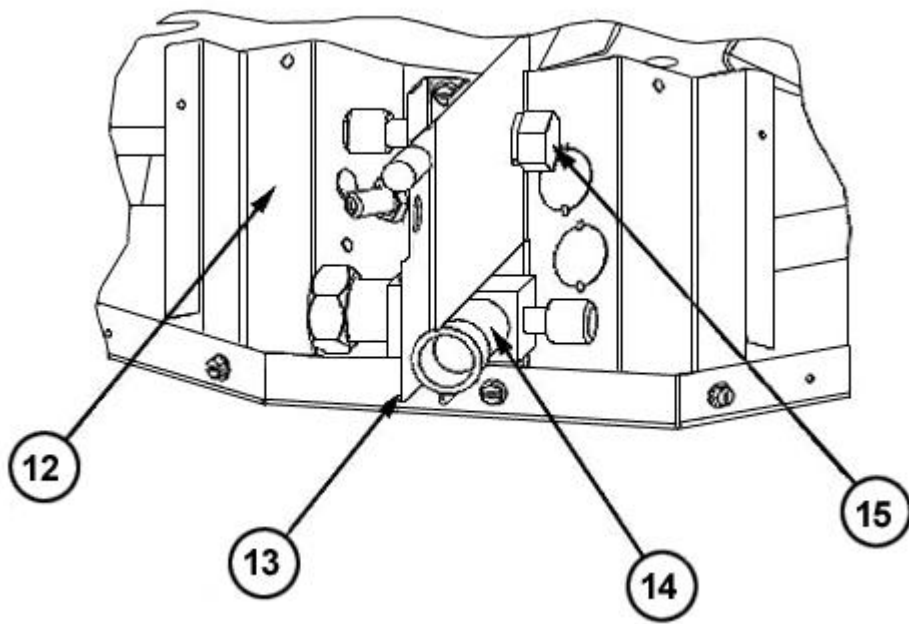

**Valve Mounting
Panel Detail**

Exploded View

Control Box

Valve Mounting Detail

NOTES

Stk It is recommended that stock be maintained for this part.

N/A Not Applicable

- 1 This compressor should be replaced with the designated Copeland scroll (55-102045 series) and the specified Retrofit Kit. **USE OF THE RETROFIT KIT IS REQUIRED WHEN PERFORMING THIS REPLACEMENT.** Failure to use the kit will greatly increase the likelihood of future compressor failure and will void the compressor warranty.