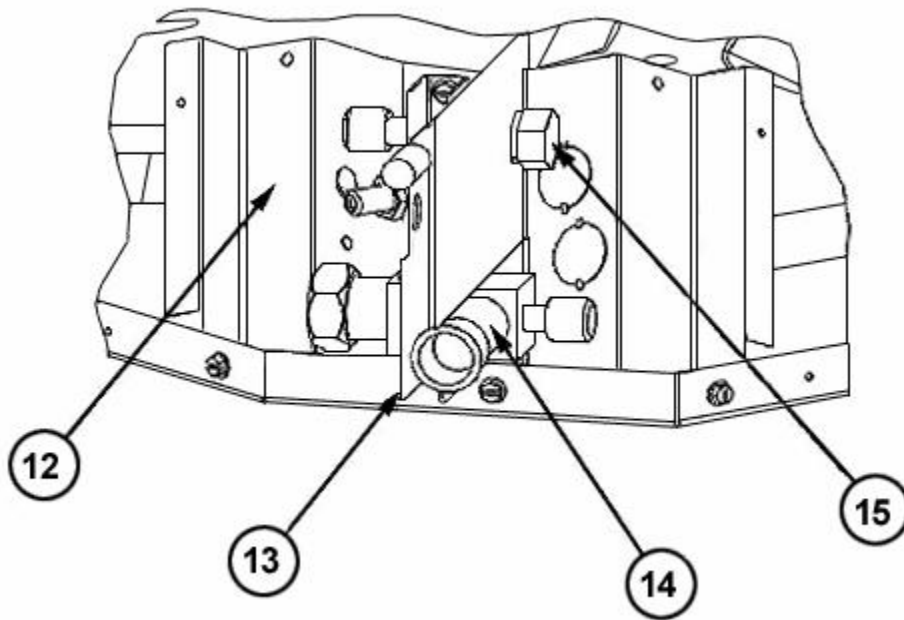

Valve Mounting Detail