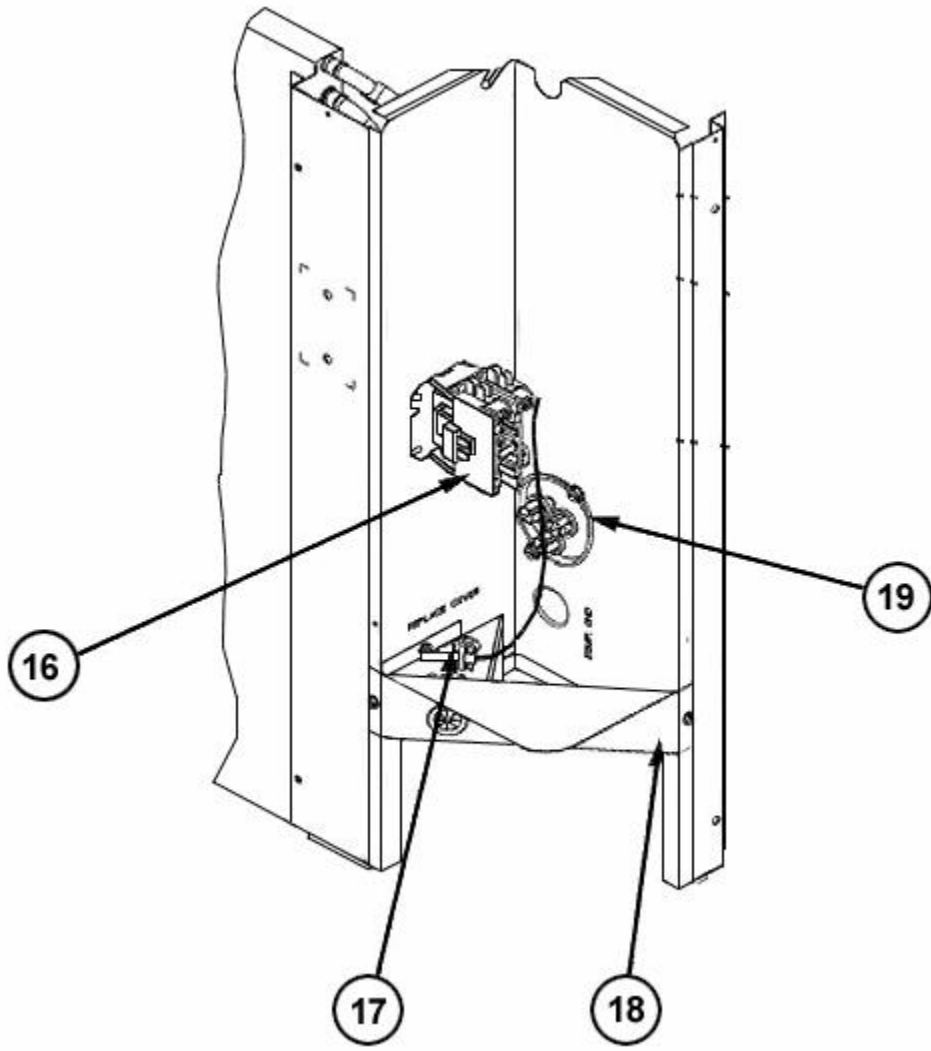

Control Box