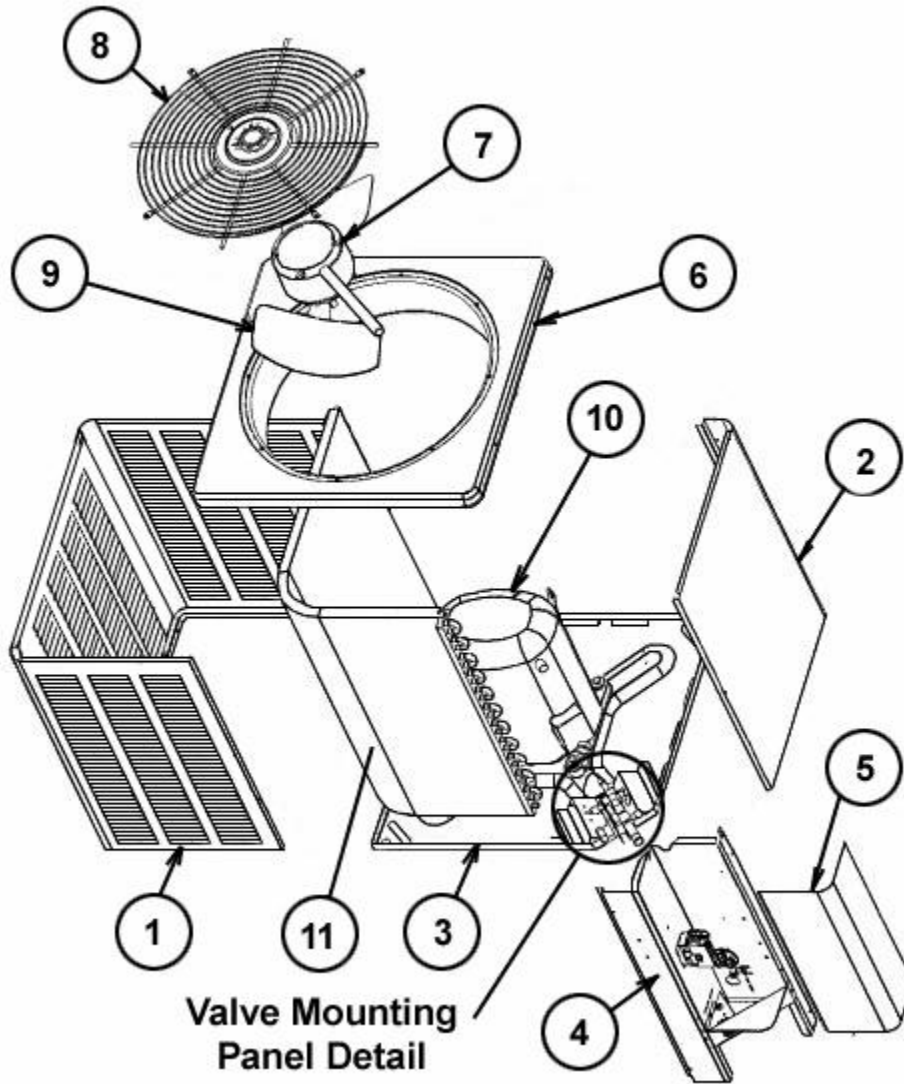

Exploded View