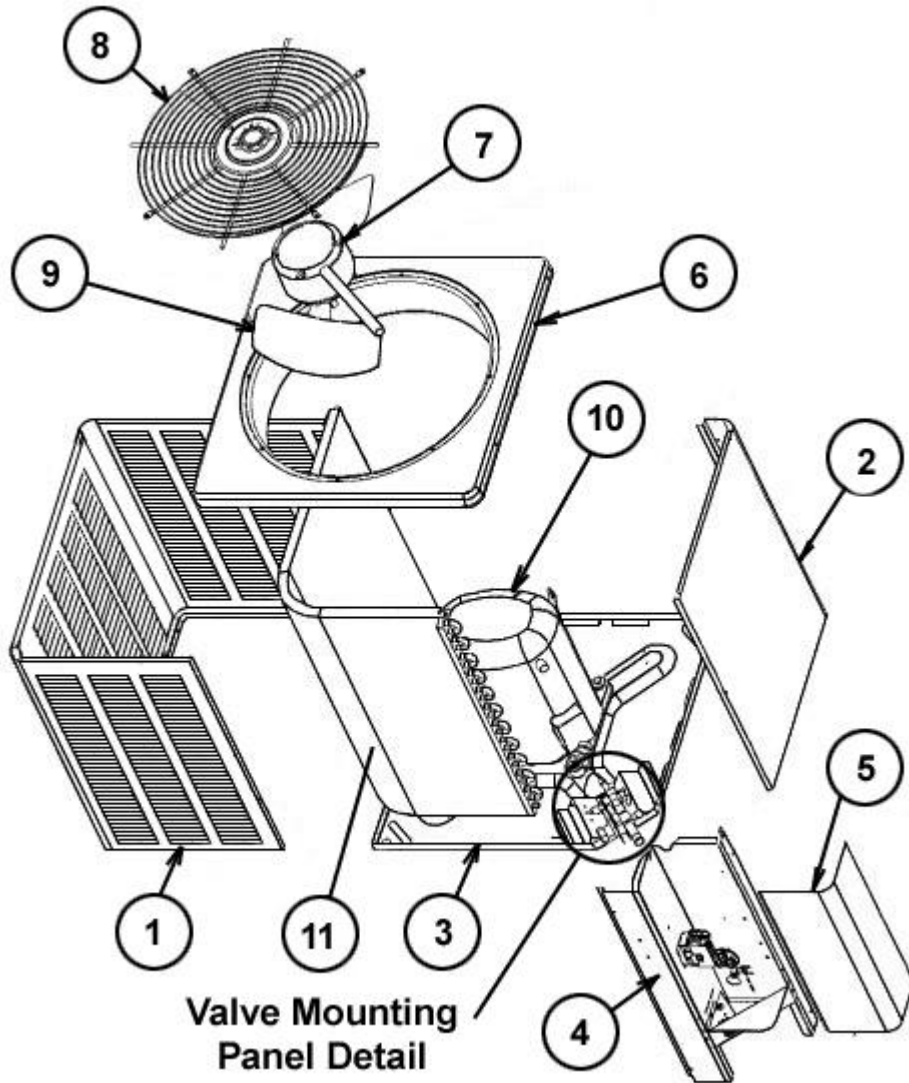

Exploded View