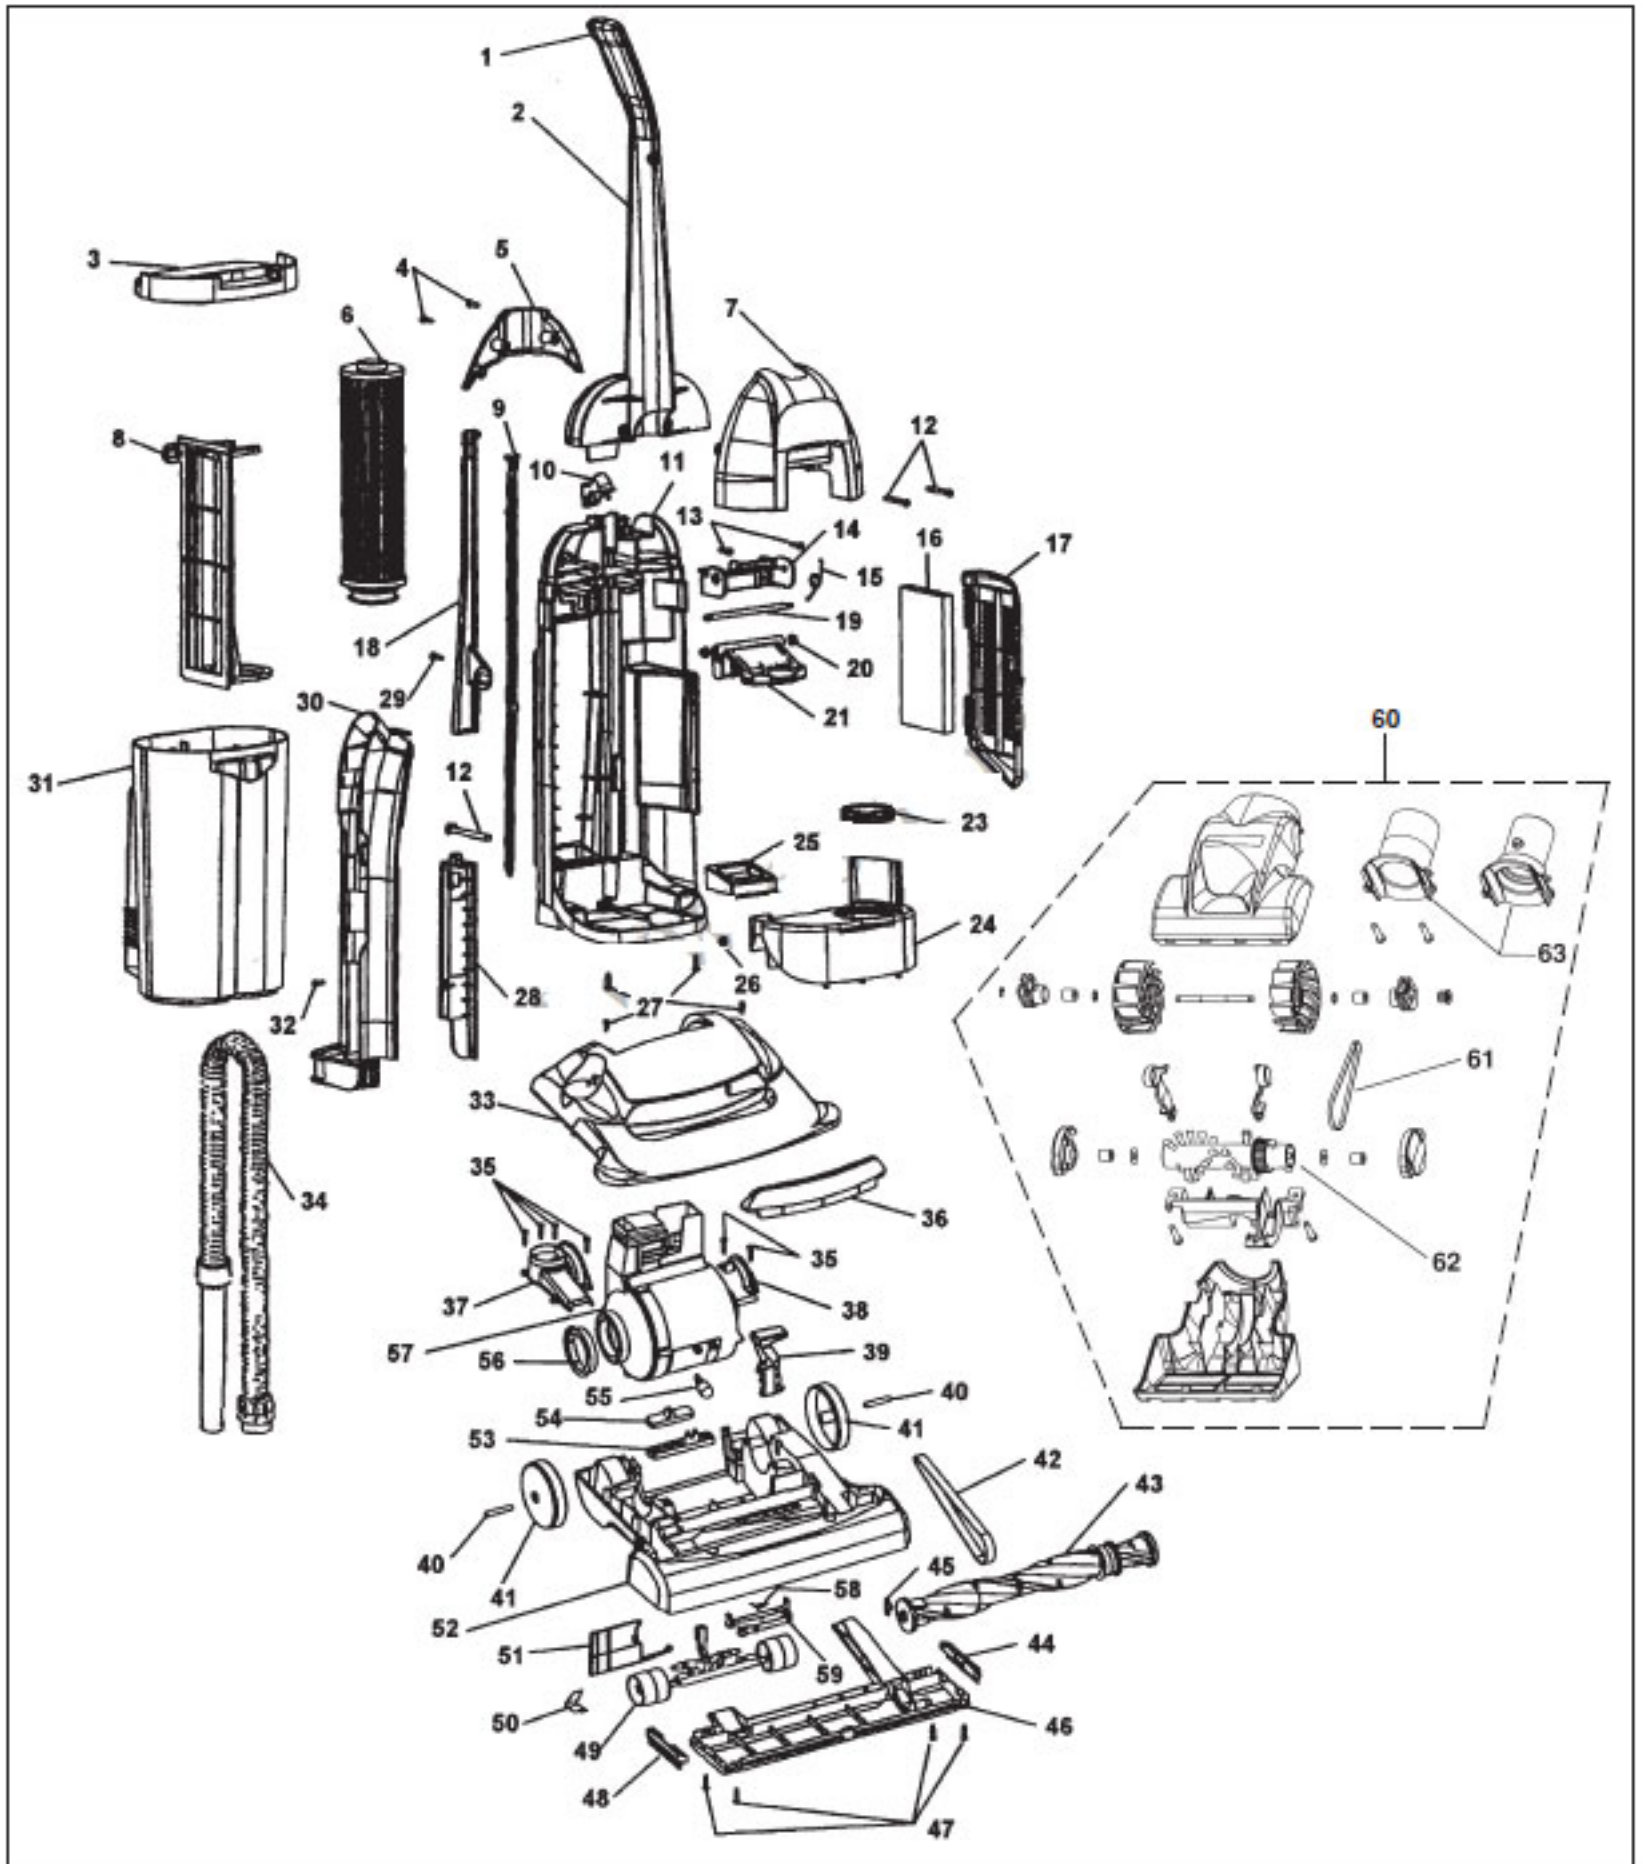

HOOVER Original

BAGLESS UPRIGHT

Models U5280-900, U5288-900, U5294-900, U5294-940, U5296-900

Original

HOOVER**BAGLESS UPRIGHT****Models U5280-900, U5288-900, U5294-900, U5294-940, U5296-900**

KEY	PART NO.	DESCRIPTION	KEY	PART NO.	DESCRIPTION
1	H-37911078	Handle Cap	38	H-36131090	Motor Retainer
2	H-39466041	Upper Handle - ABE	39	H-38458053	Handle Release
3	H-42249005	Dirt Cup Lid	40	H-31523012	Wheel Shaft
4	H-21447072	Screw Self-Tapping	41	H-38522011	Wheel Rear - AG
5	H-37258132	Handle Cover Rear - ABE - U5280-900, U5296-900	42	H-38528027	Belt
5	H-37258053	Handle Cover Rear - ABY - U5294-900	43	H-48414061	Agitator Assembly
5	H-37258056	Handle Cover Rear - ADM - U5288-900	44	H-39511004	Litter Picker
6	H-43611042	Filter (HEPA)	45	H-13261AY	Rug Nozzle Rib Shoe
7	H-37258124	Handle Cover - ADK - U5280-900	46	H-37245037	Bottom Plate
7	H-37258123	Handle Cover - AEB - U5294-900	47	H-21447217	Screw Self-Tapping
7	H-37258127	Handle Cover - ADN - U5288-900	48	H-39511004	Litter Picker
7	H-37258129	Handle Cover - AED - U5296-900	49	H-43248052	Front Wheel Ass'y
8	H-36426043	Pre-Filter	50	H-34572002	Cam Actuator Spring
9	H-38458057	Switch Rod	51	H-38718005	Valve Gate
10	H-38433036	Switch Rocker-ACC	52	H-37241155	Main Body (incl. it. 40, 41)
11	H-37259001	Dirt Cup Housing - ABE	52	H-37241160	Main Body - U5296-900 Only (incl. it. 40, 41)
12	H-40201189	Handle Hardware Ass'y (Incl. It. 32)	53	H-38567027	Cam Actuator
13	H-21447072	Screw Self-Tapping	54	H-38567014	Indicator Knob - AG
14	H-36153065	Latch Support	55	H-27313101	Lamp
15	H-38355013	Cam Actuator Spring	56	H-38784016	Seal
16	H-38766009	Final Filter	57	H-43576181	Motor Ass'y
17	H-37257261	Filter Grill - ABE	58	H-38351012	Spring - FW
18	H-37258052	Rear Cover - ABE	59	H-38563013	Nozzle Height Adj. Cam
19	H-32541004	Latch Shaft	60	H-49129010	Hand Tool - Dark Spruce
20	H-36131056	Wheel Retainer	60	H-49129007	Hand Tool - Sapphire
21	H-36153064	Latch Dirt Cup	61	H-38528037	Belt
23	H-38784079	Exhaust Seal	62	H-48414088	Agitator Ass'y
24	H-37249006	Front Cover - ADK - U5280-900	63	H-38632011	Connector - Friction Fit Style
24	H-37249005	Front Cover - AEB - U5294-900, U5294-940	Items Not Illustrated		
24	H-37249007	Front Cover - ADN - U5288-900		H-39442042	Cord Wrap
24	H-37249008	Front Cover - AED - U5296-900		H-48436018	Attachment Cord - 35'
25	H-38783026	Intake Seal		H-51632007	Label - Filter Grill
26	H-21641557	Nut		H-51869058	Dirt Cup Warning Label
27	H-21447218	Screw Self-Tapping		H-51879031	Dirt Cup Removal Label
28	H-36923011	Tool Rack Guide	Tools		
29	H-21447242	Screw Self-Tapping		H-38614037	Furniture Nozzle
30	H-36433145	Tool Rack		H-38617029	Crevice Tool
31	H-38775073	Dirt Cup - ADL - U5280-900, U5294-900, U5294-940, U5296-900		H-38634077	Extension Tube - AG
31	H-38775072	Dirt Cup - ADP - U5288-900		H-43414174	Dusting Brush
32	H-40201189	Handle Hardware(Incl. It. 12)			
33	H-42252A88	Hood -ADJ - U5280-900 (Incl. It. 36)			
33	H-42252A87	Hood - ADR - U5294-900, U5294-940 (Incl. It. 36)			
33	H-42252A89	Hood - ADP - U5288-900 (Incl. It. 36)			
33	H-42252A90	Hood - AG - U5296-900 (Incl. It. 36)			
34	H-43434101	Hose Ass'y			
35	H-21447217	Screw Self-Tapping			
36	H-39383108	Lens			
37	H-38656033	Duct Cover - ABE			