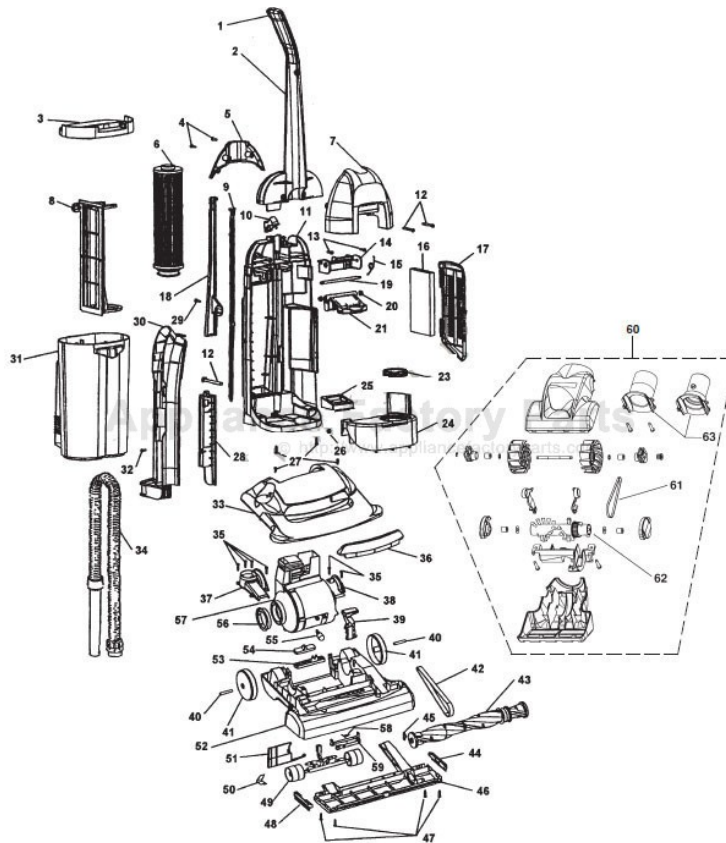

[Find Your HOOVER Vacuum Cleaner Parts - Select From 1456 Models](#)

----- Manual continues below part list -----