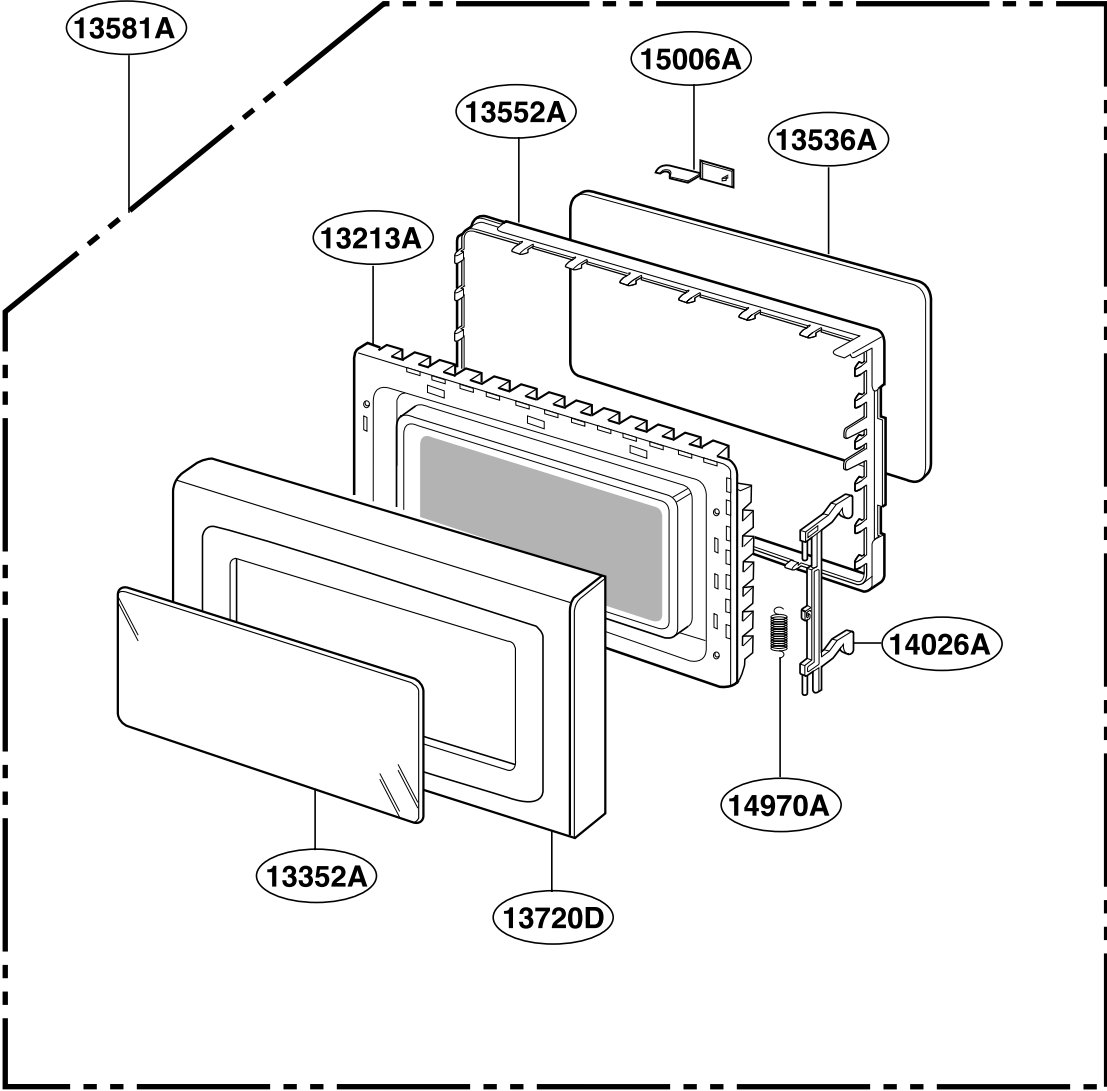

EXPLODED VIEW

INTRODUCTION

MODEL: JES1133WD

DOOR PARTS

CONTROLLER PARTS

OVEN CAVITY PARTS

LATCH BOARD PARTS

INTERIOR PARTS

BASE PLATE PARTS