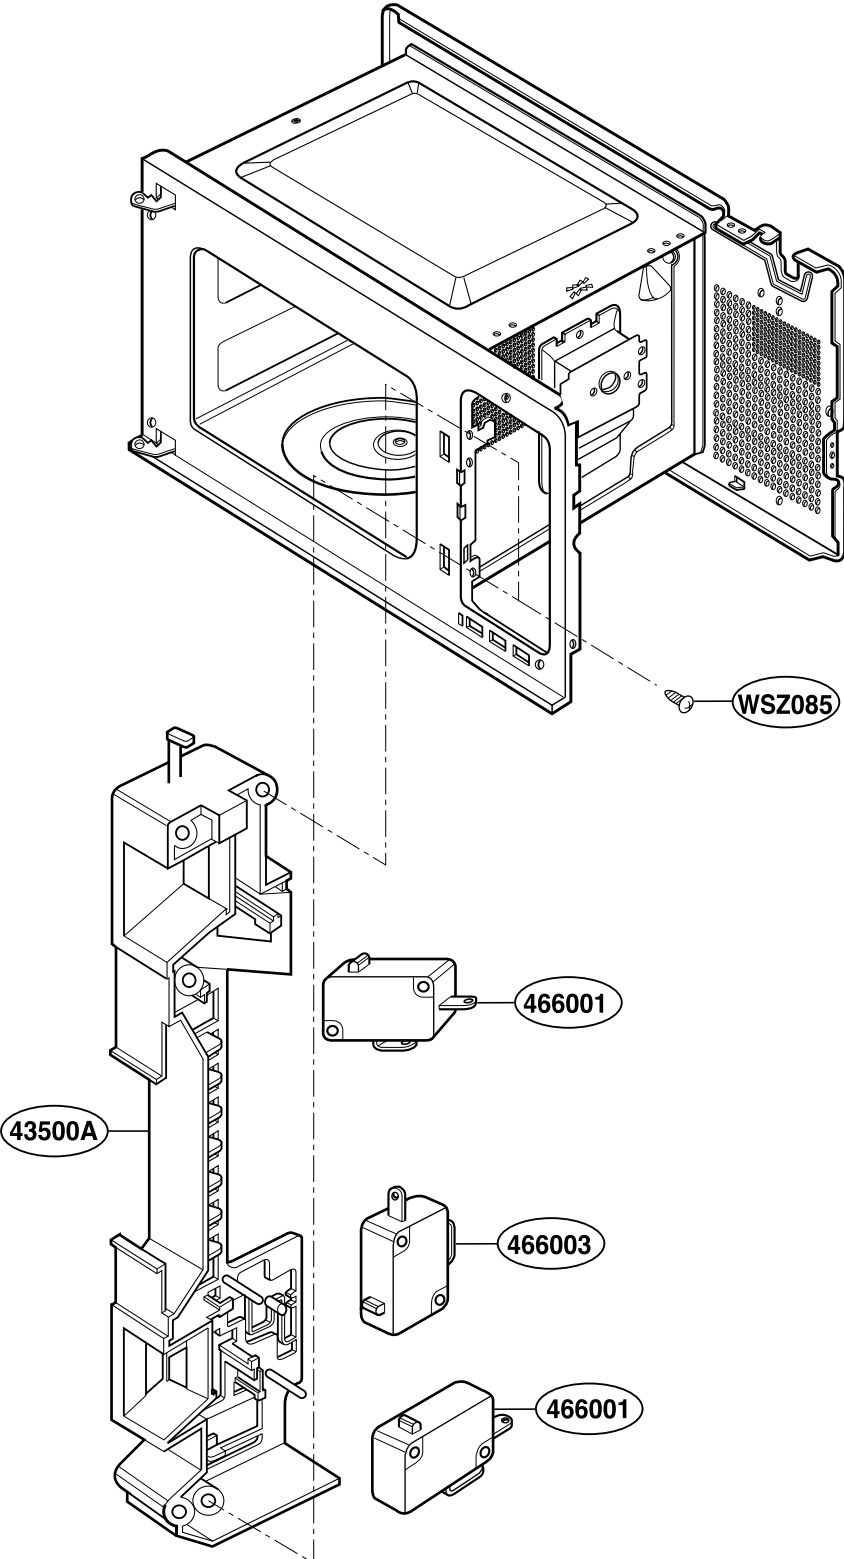

EXPLODED VIEW

INTRODUCTION

MODEL: JES1133WD

DOOR PARTS

CONTROLLER PARTS

OVEN CAVITY PARTS

LATCH BOARD PARTS

INTERIOR PARTS

BASE PLATE PARTS