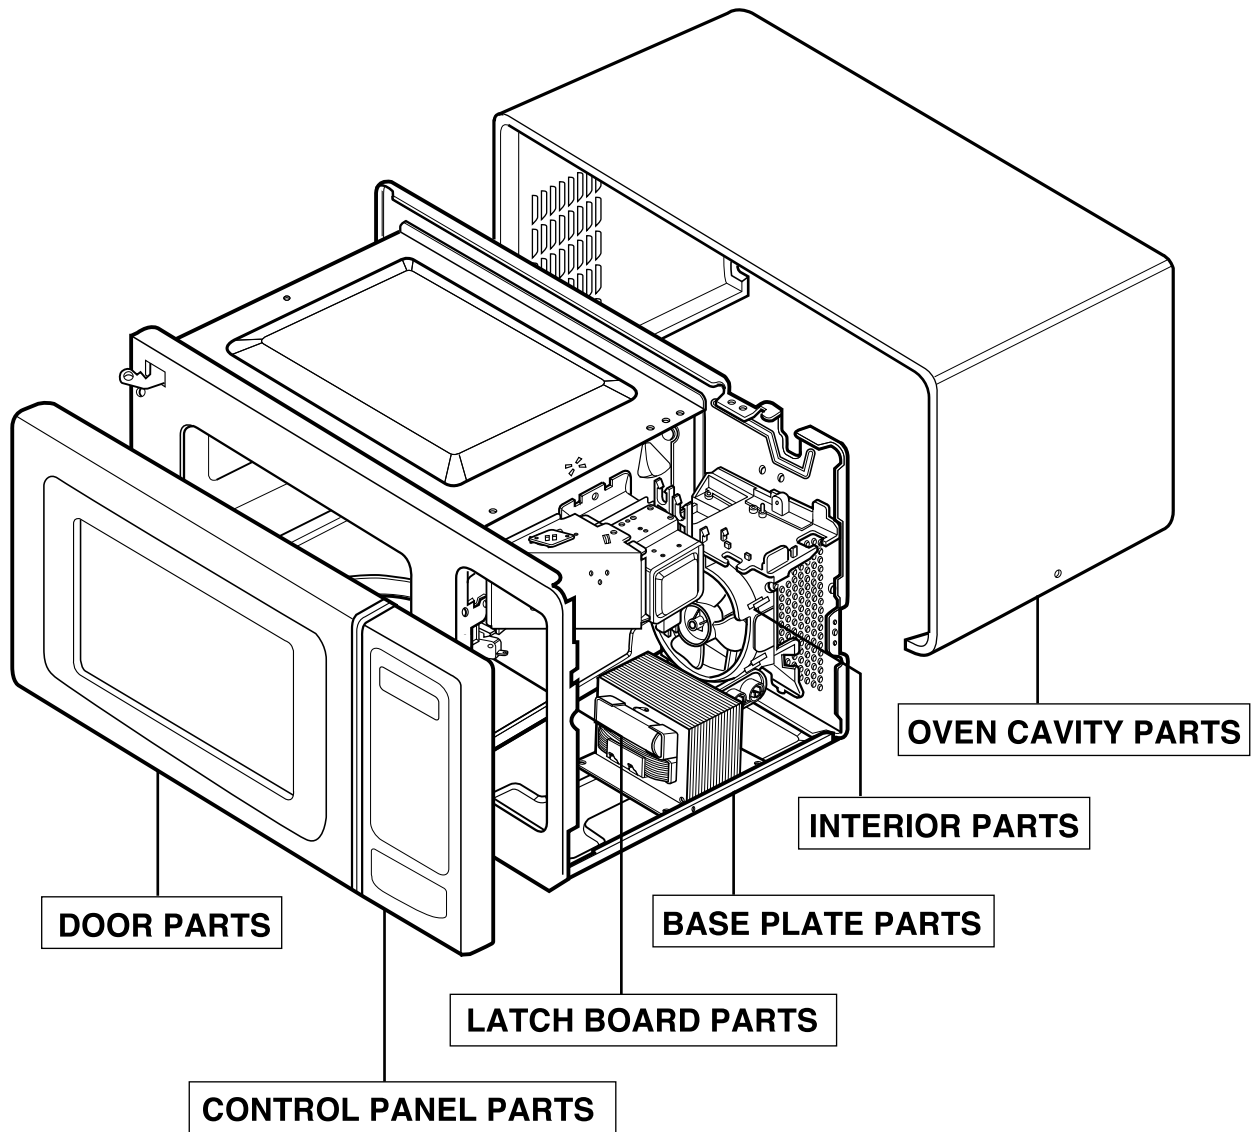

EXPLODED VIEW

INTRODUCTION

MODEL: JES1133WD

DOOR PARTS

CONTROLLER PARTS

OVEN CAVITY PARTS

LATCH BOARD PARTS

INTERIOR PARTS

BASE PLATE PARTS