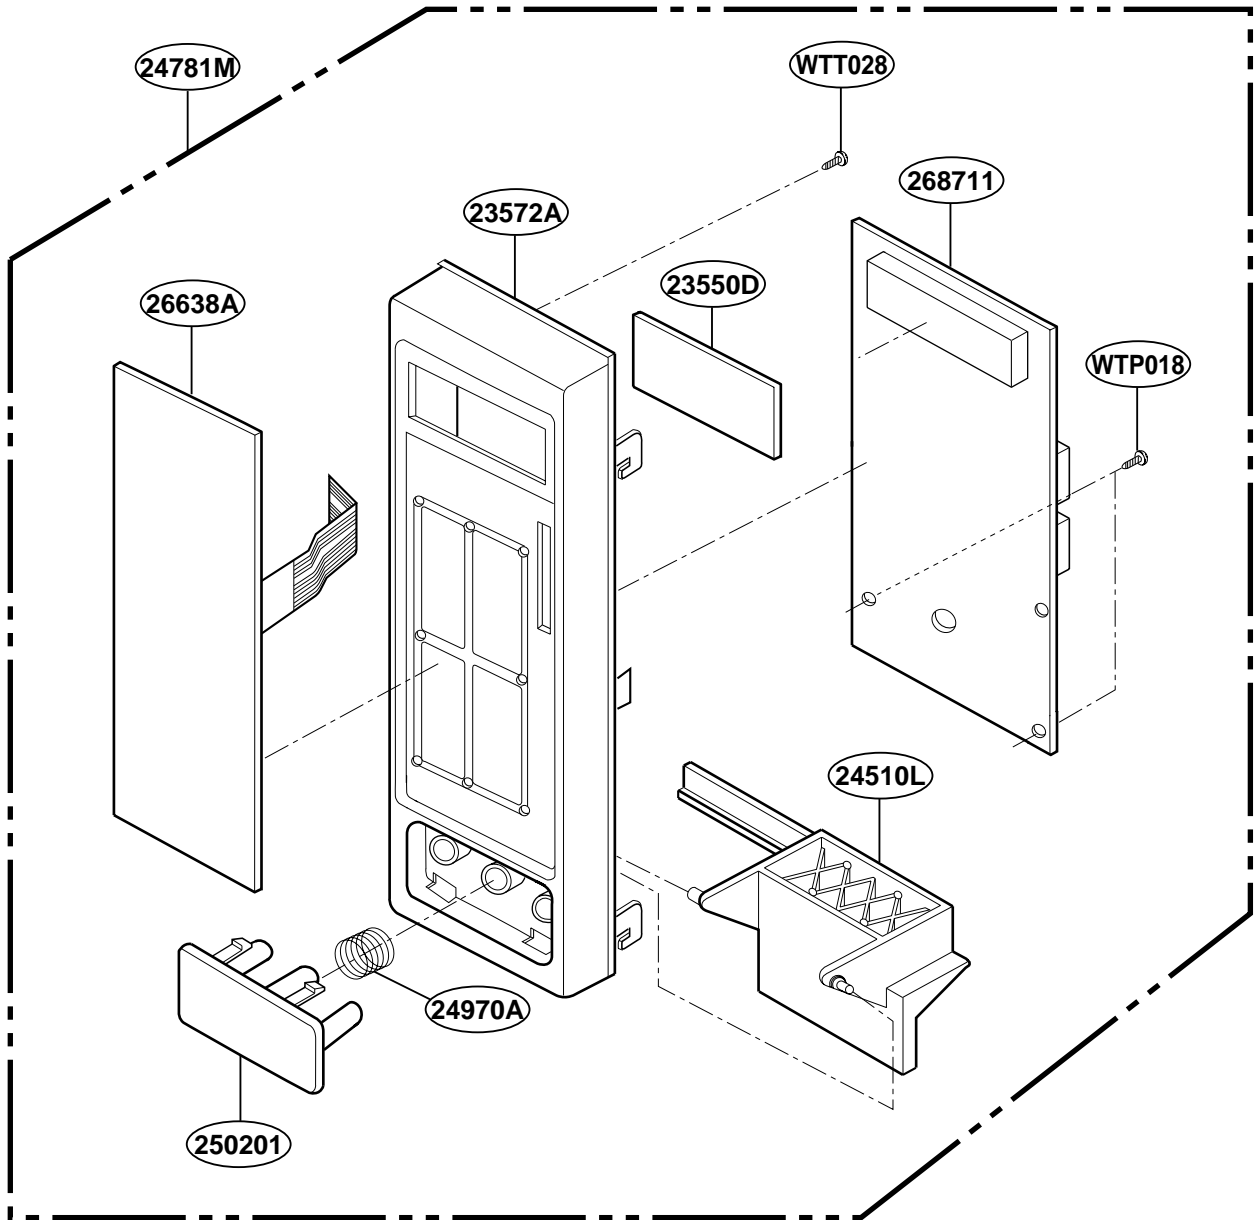

EXPLODED VIEW

INTRODUCTION

MODEL: JES1133WD

DOOR PARTS

CONTROLLER PARTS

OVEN CAVITY PARTS

LATCH BOARD PARTS

INTERIOR PARTS

BASE PLATE PARTS