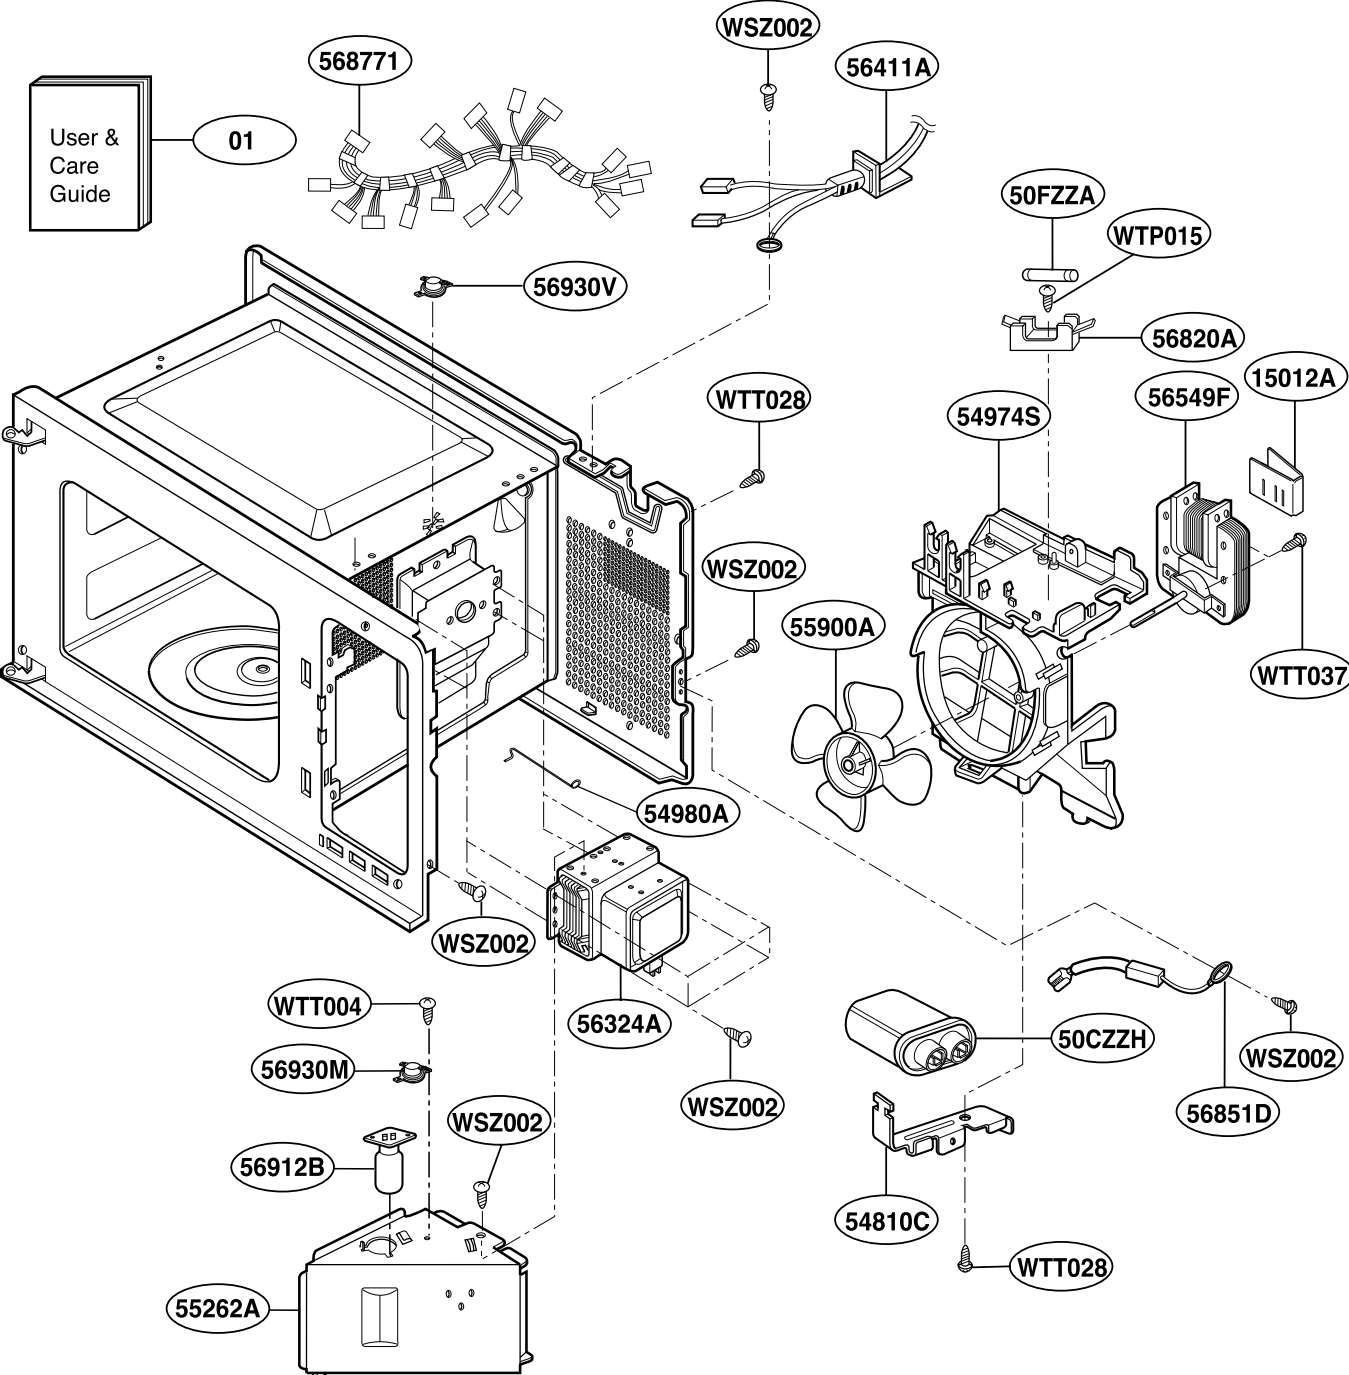

EXPLODED VIEW

INTRODUCTION

MODEL: JES1133WD

DOOR PARTS

CONTROLLER PARTS

OVEN CAVITY PARTS

LATCH BOARD PARTS

INTERIOR PARTS

BASE PLATE PARTS