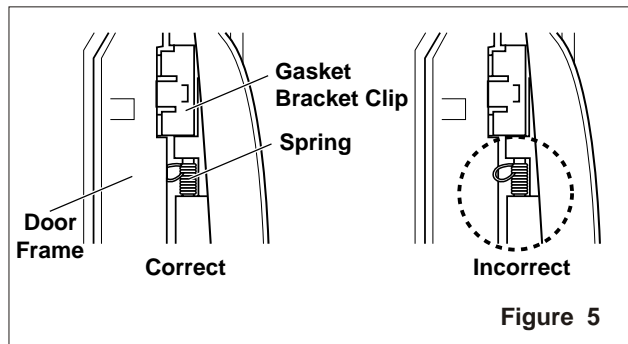

- 1) Pull gasket back to expose gasket bracket clip and door frame.
- 2) Insert a flat tip screwdriver into seam between gasket bracket and door frame and pry back until clips snap out.
- 3) Continue prying back along seam until all clips snap out.

Figure 3

3. Remove gasket

Pull gasket free from gasket channel on the three remaining sides of door.

Figure 4

Door Gasket Replacement

1. Insert gasket bracket clips

- 1) Insert gasket bracket edge beneath door frame edge.
- 2) Turn upper gasket bracket spring so that both spring ends are in the door channel.
- 3) Push in clip until you hear it snap securely into place.

Figure 5

- 4) Push in remaining two clips until you hear each snap securely into place.

Note: Make sure that no part of gasket bracket edge protrudes from beneath door frame edge.

2. Insert gasket into channel