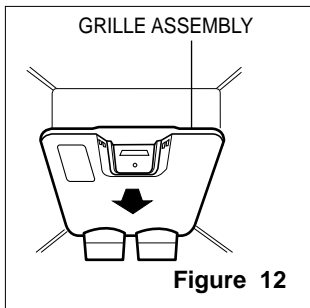

Fuse-M is a safety device for preventing over-heating of the evaporator area when defrosting.

At 72°C, it turns the Defrost Heater off.

1. Pull out the grille assembly. (Figure 12)
2. Separate the connector with the Defrost Control assembly and replace the Defrost Control assembly after cutting the tie wrap. (Figure 13)
3. Be sure to retie the wires when reassembling after service.