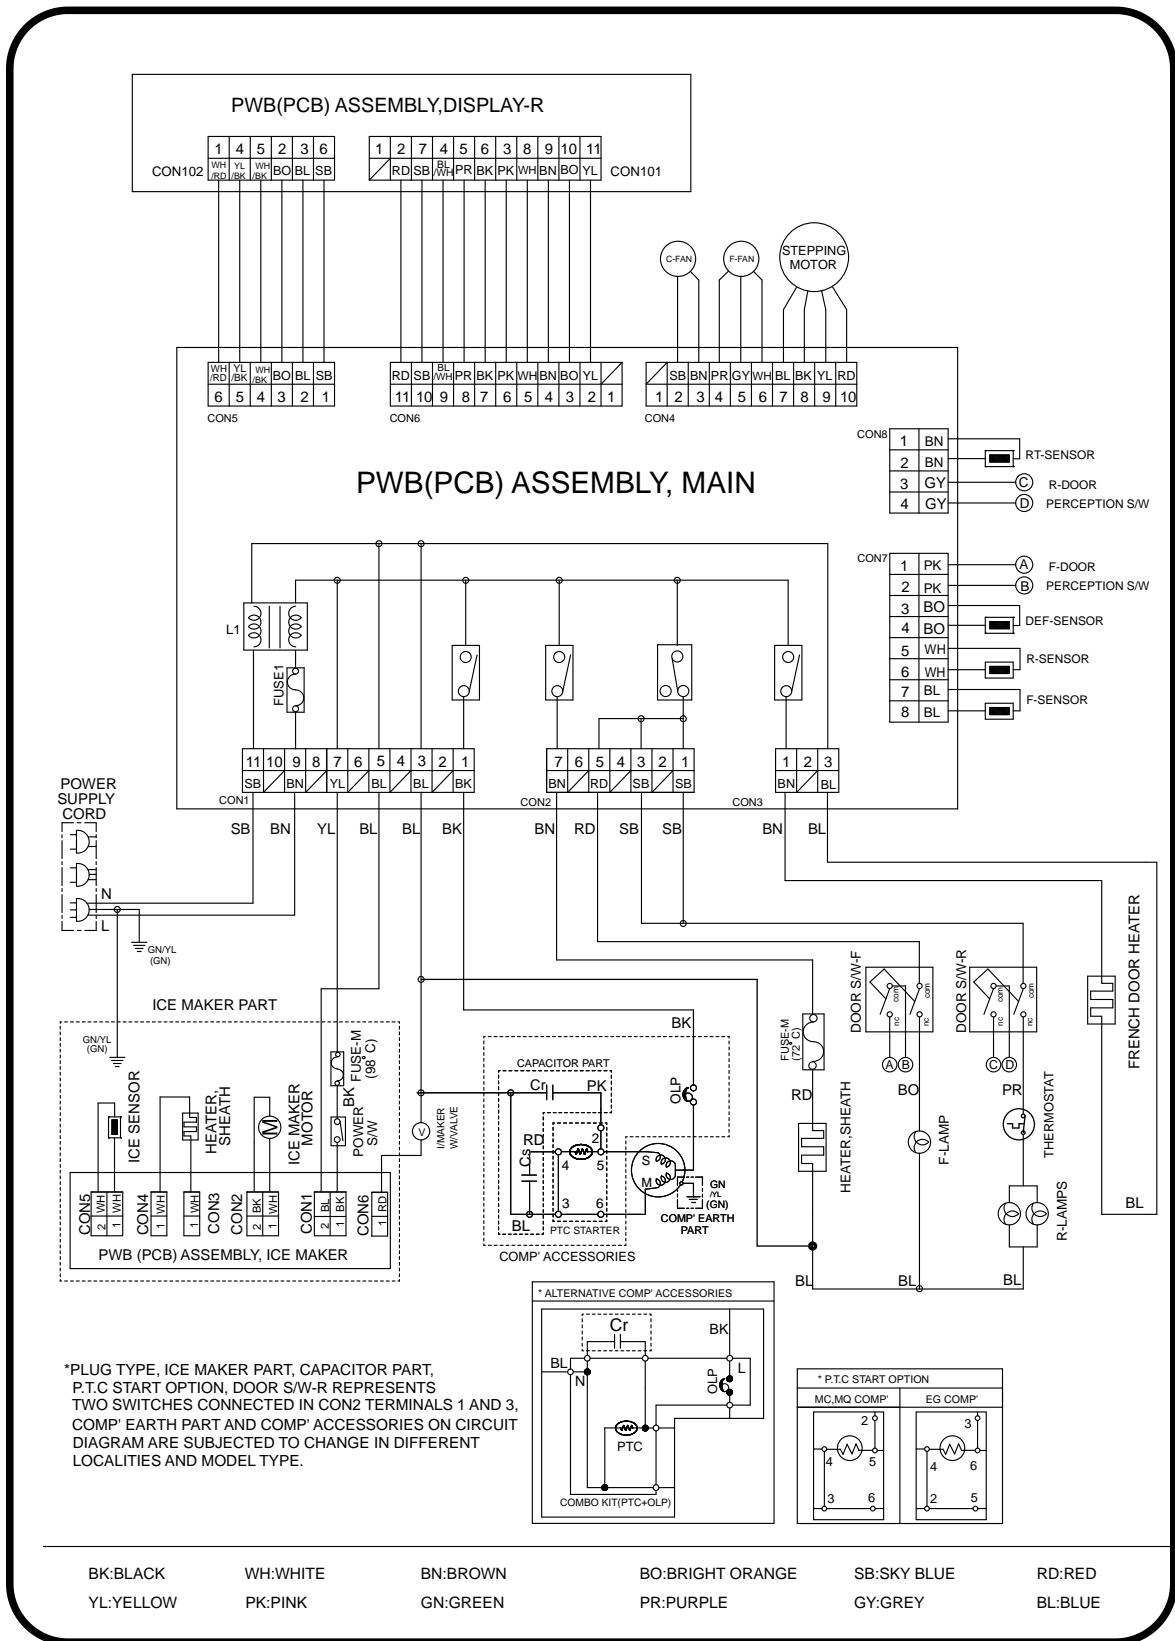

5. CIRCUIT DIAGRAM