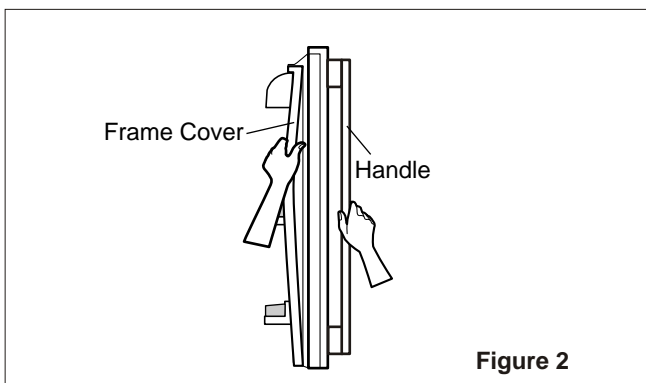

Figure 2

2. Remove gasket bracket clips

There are two clips on each door. Start bracket removal near one of the middle clips.

1) Pull gasket back to expose gasket bracket clip and door frame.
2) Insert a flat tip screwdriver into seam between gasket bracket and door frame and pry back until clips snap out.
3) Continue prying back along seam until all clips snap out.