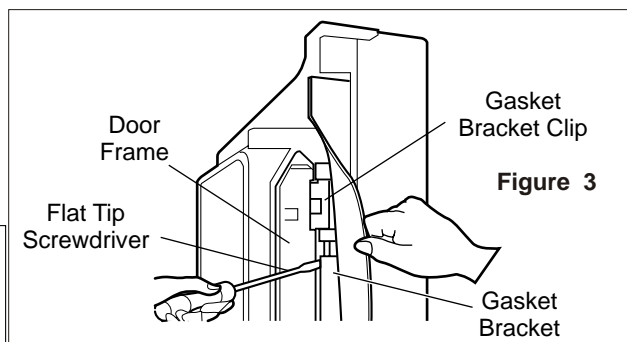

- 1) Pull gasket back to expose gasket bracket clip and door frame.
- 2) Insert a flat tip screwdriver into seam between gasket bracket and door frame and pry back until clips snap out.
- 3) Continue prying back along seam until all clips snap out.

Figure 3

3. Remove gasket

Pull gasket free from gasket channel on the three remaining sides of door.

Figure 4

Door Gasket Replacement

1. Insert gasket bracket clips

- 1) Insert gasket bracket edge beneath door frame edge.
- 2) Turn upper gasket bracket spring so that both spring ends are in the door channel.
- 3) Push in clip until you hear it snap securely into place.