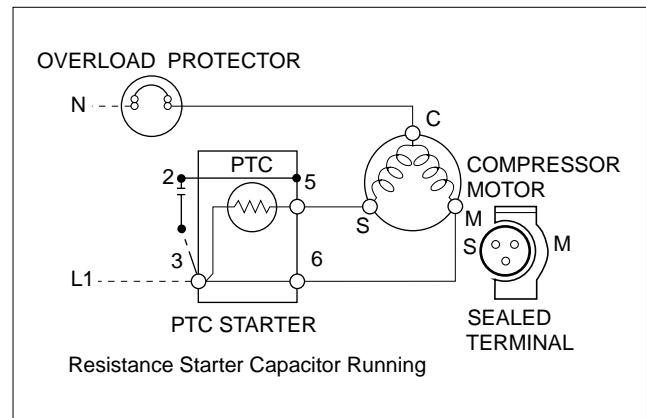

4-2 PTC-STARTER/ COMBO

4-2-1 Composition of PTC- Starter

- (1) PTC (Positive Temperature Coefficient) is a no-contact semiconductor starting device which uses ceramic material consisting of BaTiO₃.
- (2) The higher the temperature is, the higher the resistance value. These features are used as a starting device for the motor.

4-2-2 Role of PTC-Starter

- (1) The PTC is attached to the Sealed Compressor and is used for starting the motor.
- (2) The compressor is a single-phase induction motor. During the starting operation, the PTC allows current flow to both the start winding and main winding.

4-2-3 Combo TSD

TSD (Time Starting Device) is a new electronic starting system for high efficiency compressors due to the following characteristics:

- (1) Combo concept-overload protector, electronic board and cover in a single casing.
- (2) Fully electronic concept.
- (3) Full integration of starting and protection devices.
- (4) Free from mechanical and electromagnetic noises.

4-2-4 Role of Combo TSD

- (1) The combo is attached to the sealed compressor and is used for the operation and protect the motor.
- (2) The compressor is a single phase induction motor. During the starting and operation, the combo allows current flow to both the start and main winding.

4-2-5 PTC/Combo - Applied Circuit Diagram Starting Method for the Motor

PTC DIAGRAM