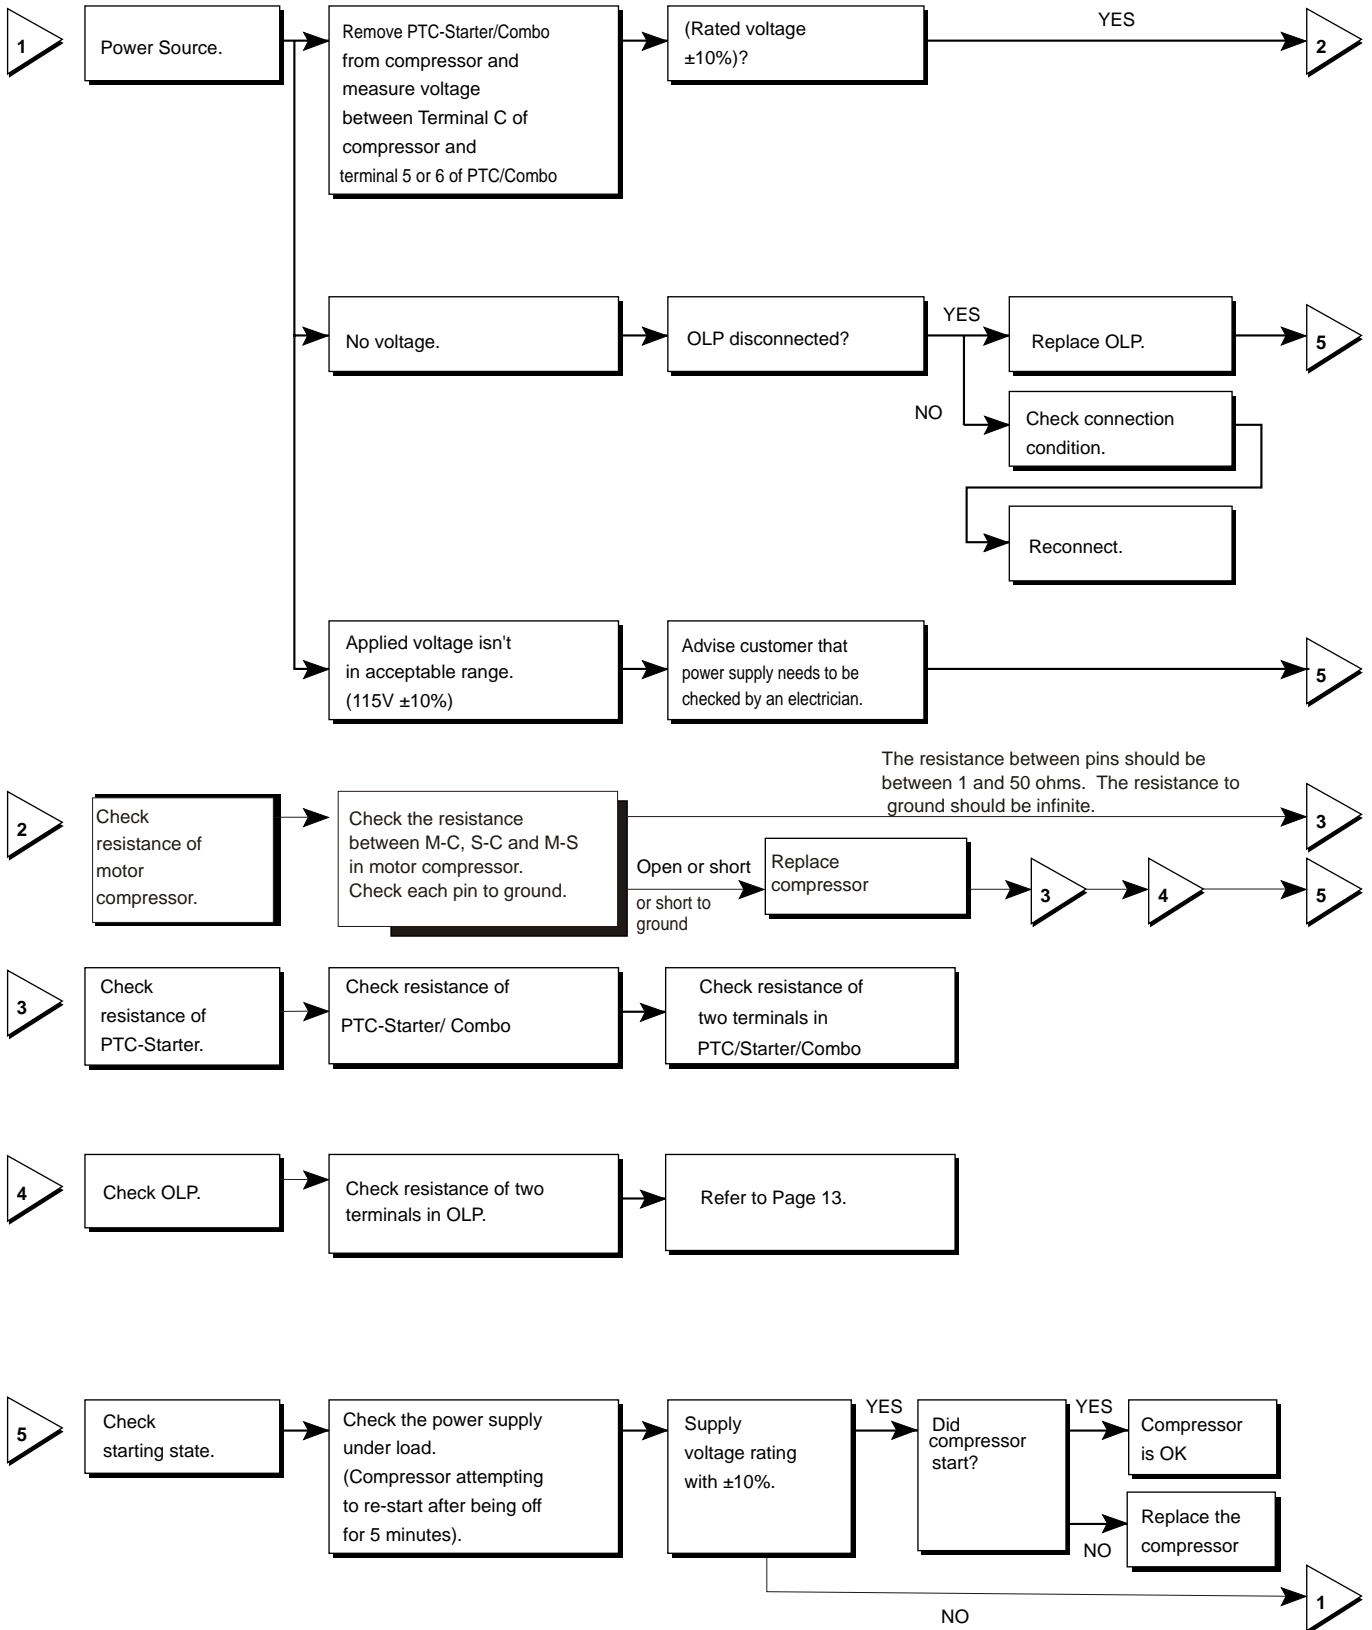

6. TROUBLESHOOTING

6-1 COMPRESSOR AND ELECTRIC COMPONENTS