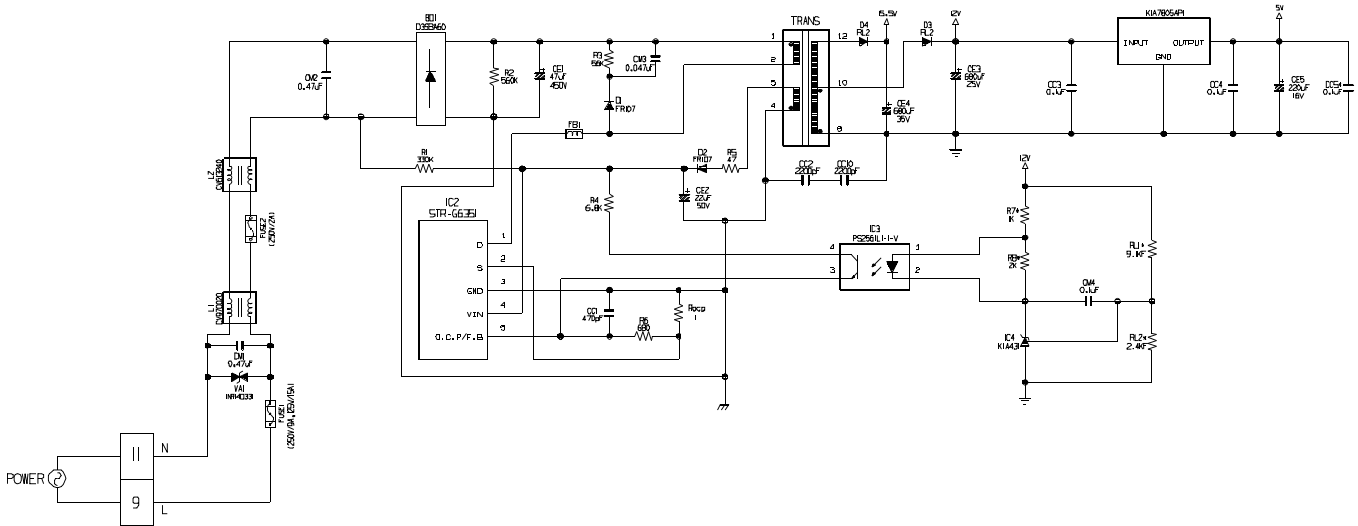

8-2 PCB FUNCTION

8-2-1 Power Circuit

The secondary part of the TRANSFORMER is composed of the power supply for the display, the BLDC FAN Motor drive (15.5 V dc), the relay drive (12 Vdc) and the MICOM and IC (5 Vdc).

The voltage for each part is as follows:

PART	VA 1	CE 3	CE 4	CE 5
VOLTAGE	115 Vac	12 Vdc	15.5 Vdc	5 Vdc

VA1 is a part for preventing over voltage and noise. When 385V or higher power is applied, the inside elements are short-circuited and broken, resulting in blowout of the fuse in order to protect the elements of the secondary part of the TRANSFORMER.