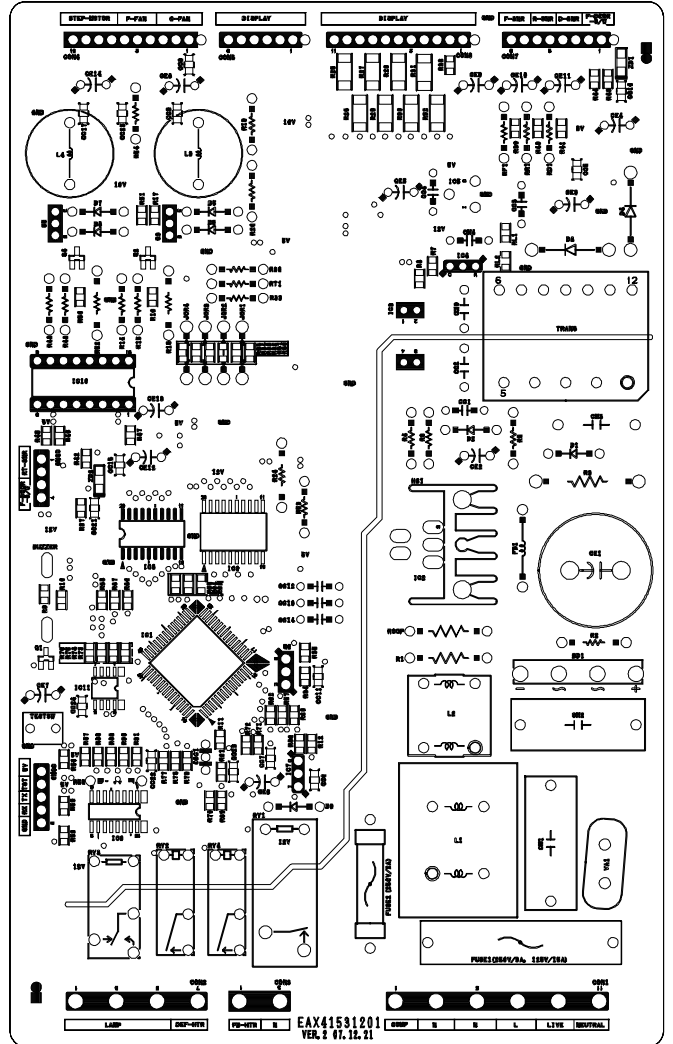

BOTTOM VIEW