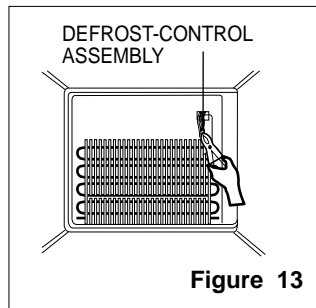

Figure 11

3-4 DEFROST CONTROL ASSEMBLY

Defrost Control assembly consists of Defrost Sensor and FUSE-M.

The Defrost Sensor works to defrost automatically. It is attached to the metal side of the Evaporator and senses its Temperature.

Fuse-M is a safety device for preventing over-heating of the evaporator area when defrosting.

At 72°C, it turns the Defrost Heater off.

1. Pull out the grille assembly. (Figure 12)
2. Separate the connector with the Defrost Control assembly and replace the Defrost Control assembly after cutting the tie wrap. (Figure 13)
3. Be sure to retie the wires when reassembling after service.

Figure 12

Figure 13

3-5 LAMP

Figure 14

3-5-1 Refrigerator Compartment Lamp

1. Unplug the power cord from the outlet.
2. Remove refrigerator shelves.
3. Release the hooks on the front of the light shield with the help of a flat screwdriver and pull the shield down to remove it.
4. Turn the bulb counterclockwise.
5. To assemble, first insert the hooks at the back and then push up the light shield.