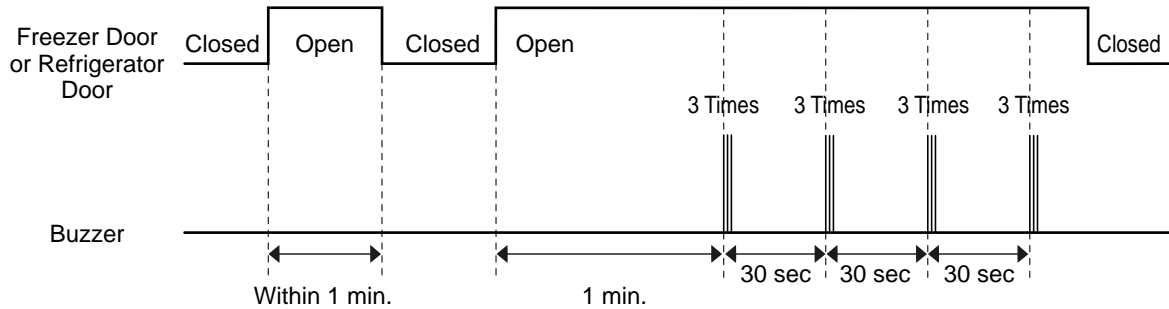

8-1-6 Alarm for Open Door

1. This feature sounds a buzzer when the freezer or refrigerator door is not closed within 1 minute after it is opened.
2. One minute after the door is opened, the buzzer sounds three times each for ½ second. These tones repeat every 30 seconds.
3. The alarm is cancelled when the freezer or the refrigerator is closed, while the buzzer sounds.

8-1-7 Buzzer Sound

When the button on the front display is pushed, a Ding~ Dong~ sound is produced.

8-1-8 Defrosting (removing frost)

1. Defrosting starts each time when compressor running time reaches 7 hours, if any door hasn't been opened.
2. In case of any door has been opened the defrosting period will start considering the next conditions:
  If compressor running time is bigger than 7 hrs when door is opened: defrosting starts immediately.
  If compressor running time is less than 7 hrs when door is opened: defrosting starts after a compensation time is applied.
3. For initial power on or for restoring power, defrosting starts when the compressor running time reaches 4 hours.
4. Defrosting stops if the sensor temperature reaches 8°C (46°F) or more. If the sensor doesn't reach 8°C (46°F) in 1 hour, the Defrost mode is malfunctioning.
5. Defrosting won't function if its sensor is defective (wires are cut or short circuited)