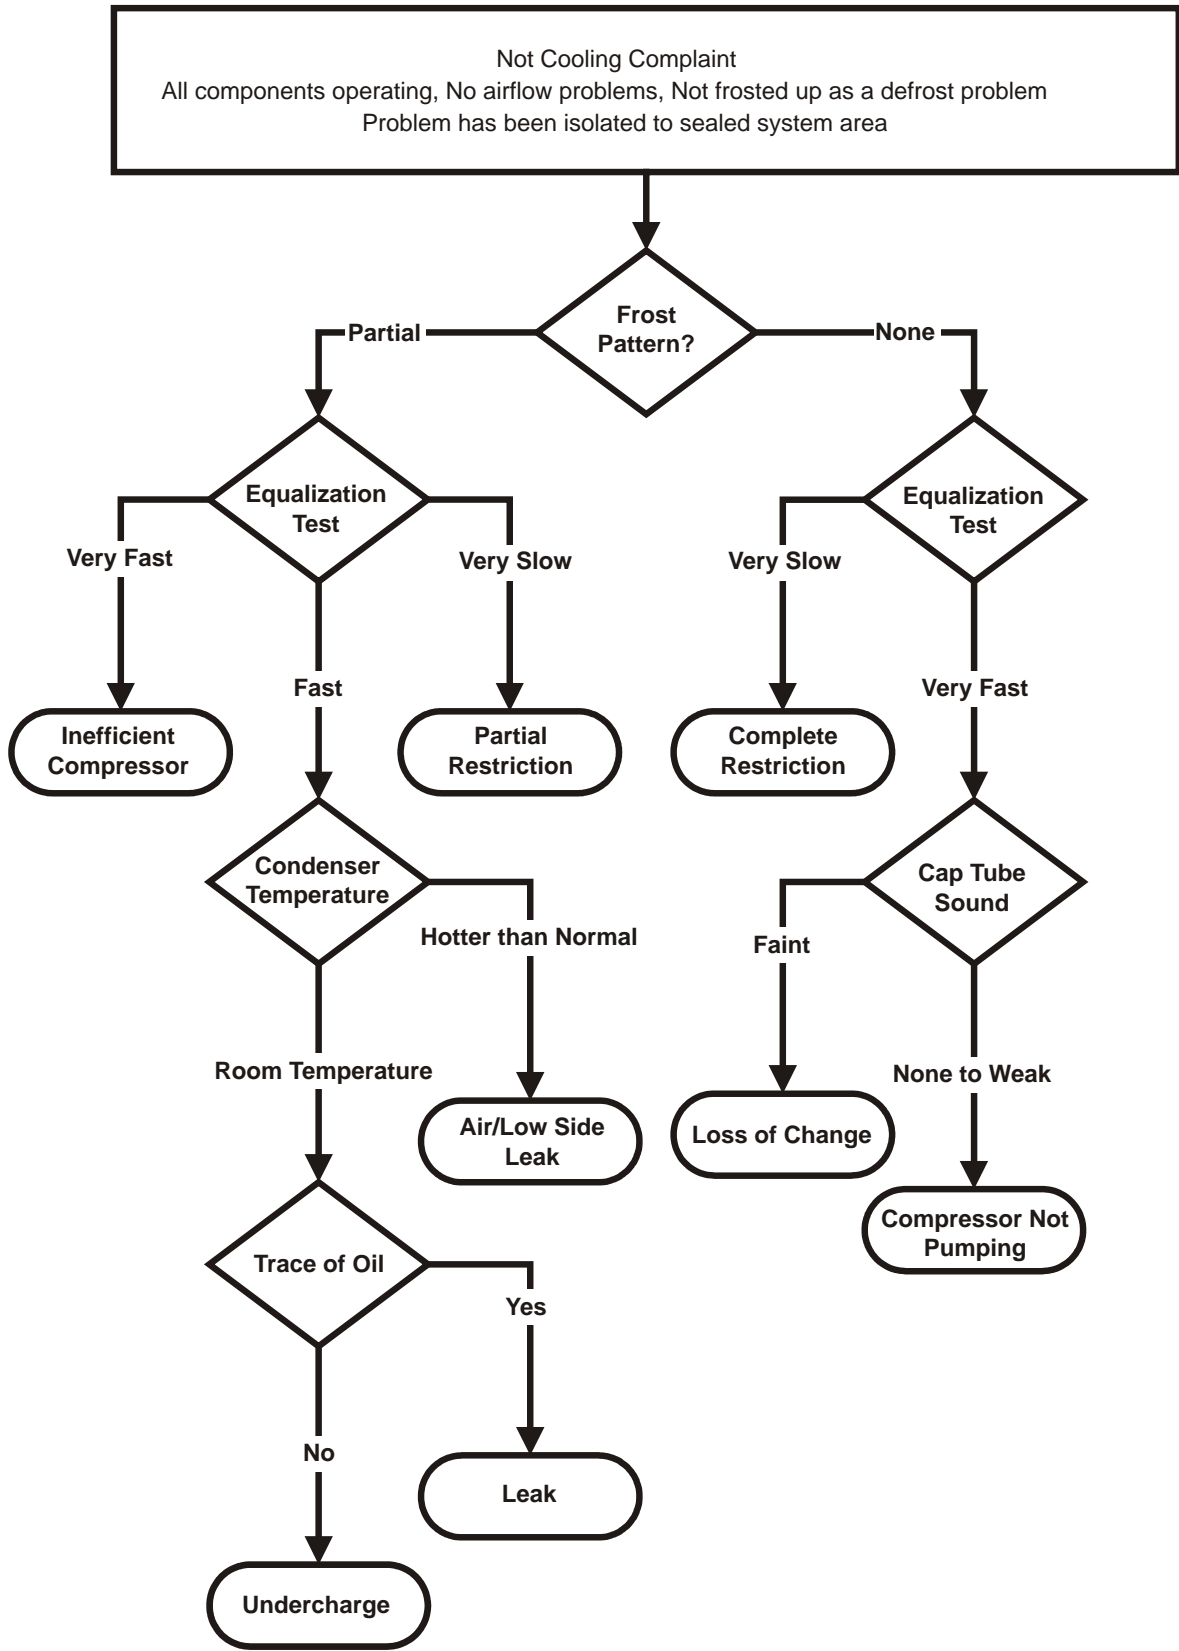

6-5-1 SEALED SYSTEM DIAGNOSIS

(The equalization test is trying to restart a compressor after it has been operating.)