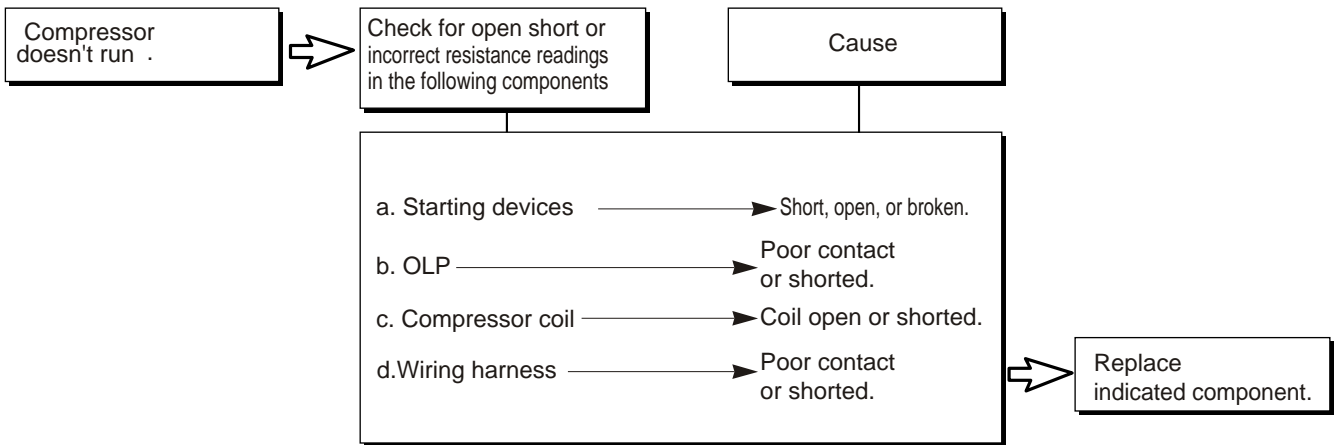

6-3 OTHER ELECTRICAL COMPONENTS

•Not cooling at all