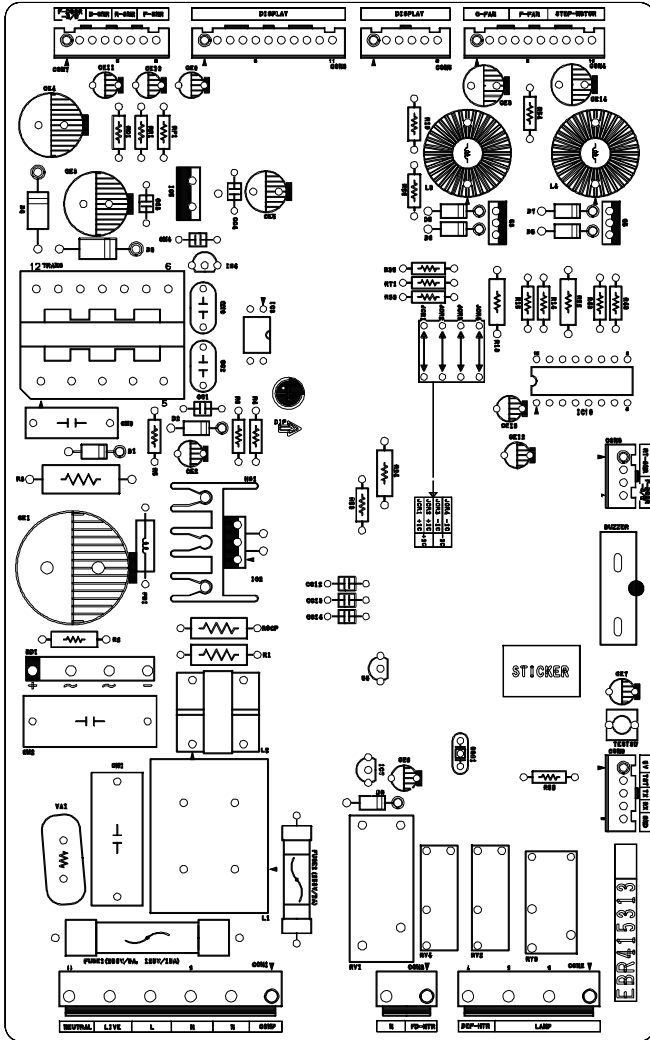

8-5 MAIN PWB ASSEMBLY AND PARTS LIST

TOP VIEW