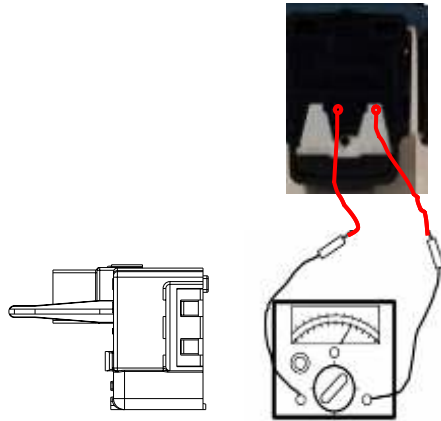

6-2 PTC/COMBO AND OLP

Figure 19b