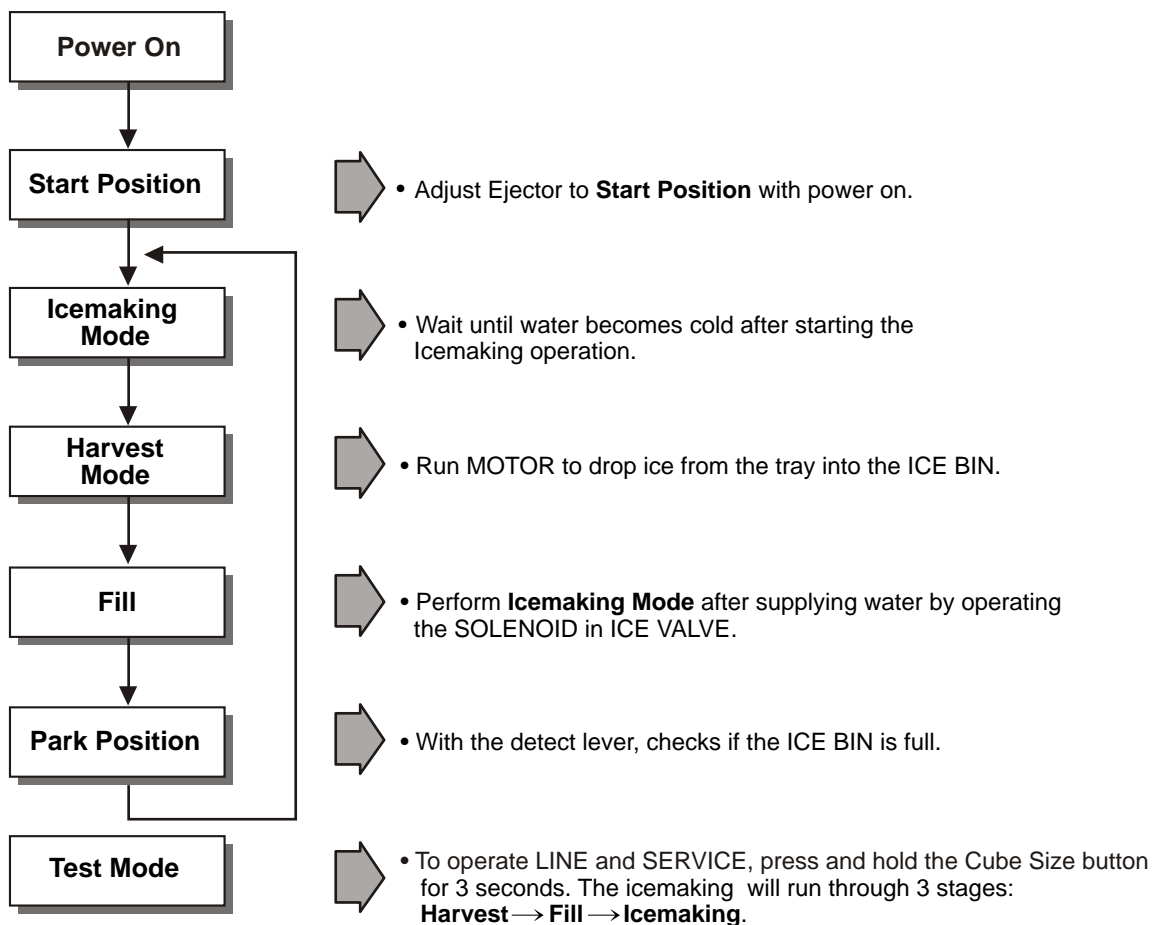

6-5-1 SEALED SYSTEM DIAGNOSIS

(The equalization test is trying to restart a compressor after it has been operating.)

7. ICEMAKER OPERATING PRINCIPLES AND REPAIR

7-1 OPERATION PRINCIPLE

7-1-1 Operation Principle of Icemaker