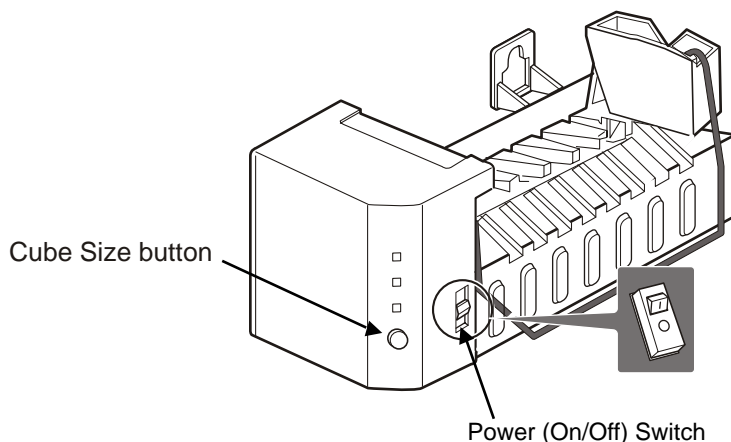

1. Turning the Icemaker stop switch off (O) stops the icemaking function.
2. Setting the Icemaker switch to OFF and then turning it back on will reset the icemaker control.

7-2 ICE MAKER FUNCTIONS

7-2-1 Ice Making Mode