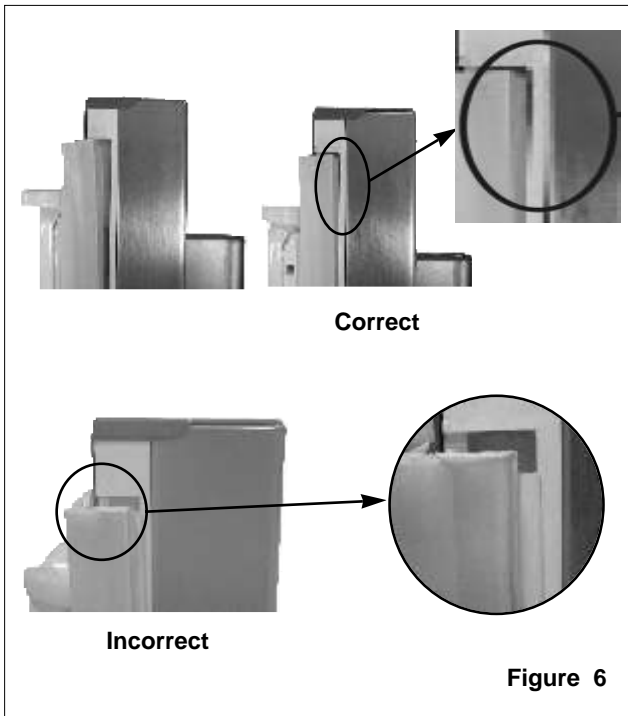

- 1) Pull gasket back to expose gasket bracket clip and door frame.
- 2) Insert a flat tip screwdriver into seam between gasket bracket and door frame and pry back until clips snap out.
- 3) Continue prying back along seam until all clips snap out.

Figure 3

3. Remove gasket

Pull gasket free from gasket channel on the three remaining sides of door.

Figure 4

Door Gasket Replacement

1. Insert gasket bracket clips

- 1) Insert gasket bracket edge beneath door frame edge.
- 2) Turn upper gasket bracket spring so that both spring ends are in the door channel.
- 3) Push in clip until you hear it snap securely into place.

Figure 5

- 4) Push in remaining two clips until you hear each snap securely into place.

Note: Make sure that no part of gasket bracket edge protrudes from beneath door frame edge.

2. Insert gasket into channel

1) Snap gasket assembly into the door bracket.

Inserting the Gasket Assembly into the Bracket Door.

2) Press gasket into channel on the three remaining sides of door.

3. Replace door frame cover

Starting at top of cover and working down, snap the cover back into door.